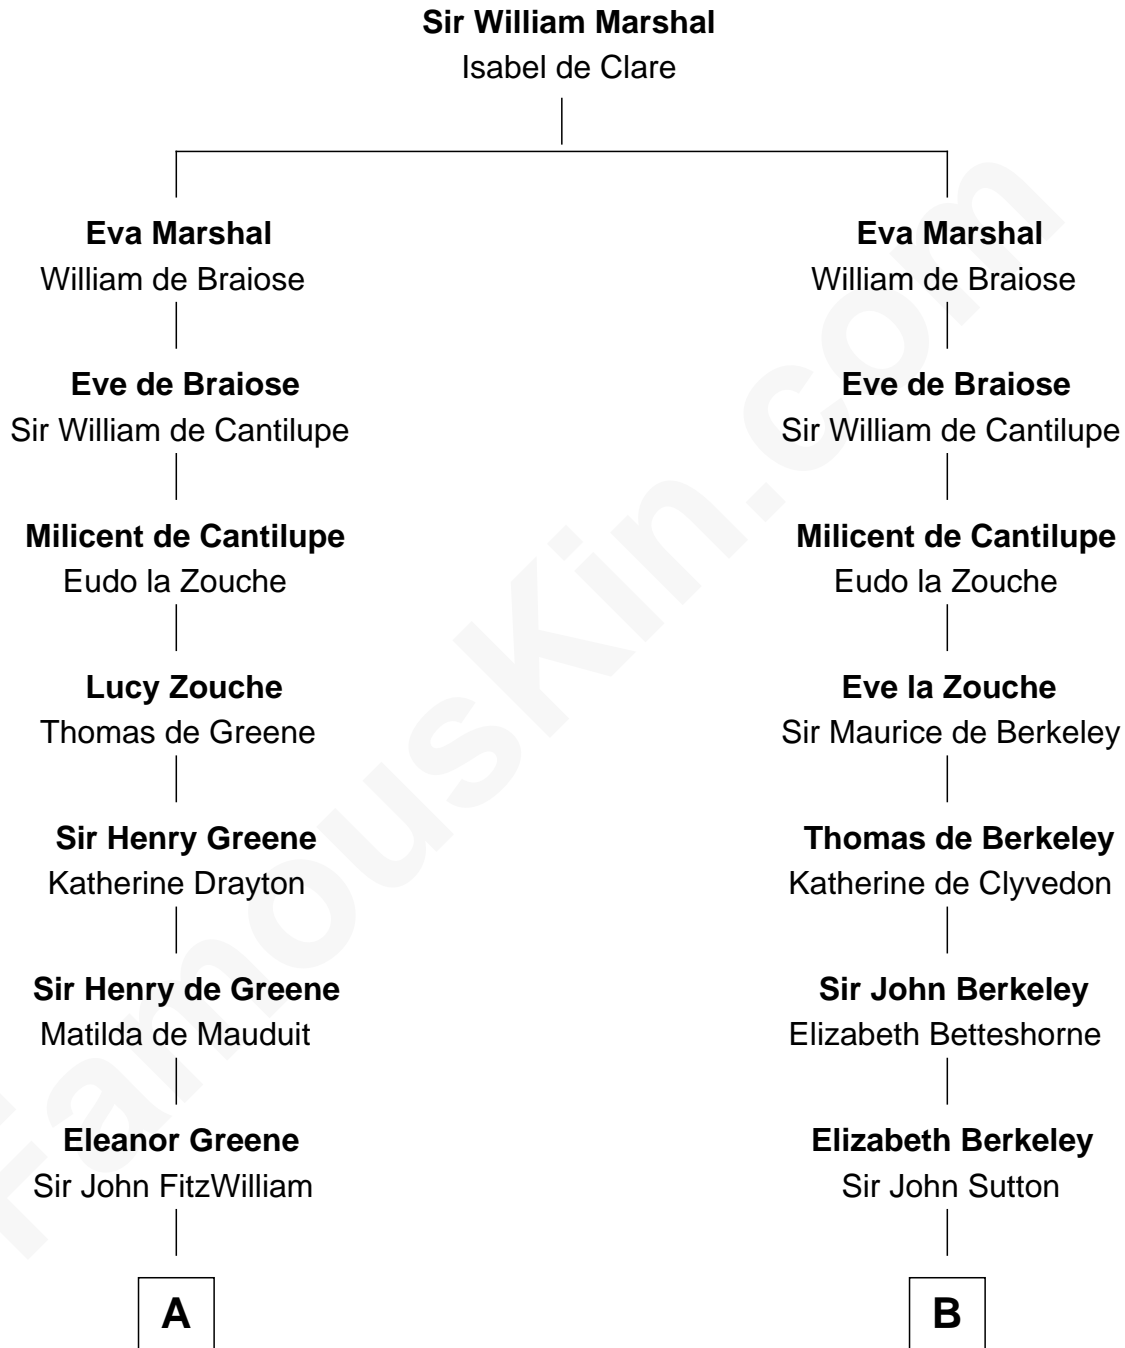

FamousKin.com
Relationship Chart of
Franklin D. Roosevelt
32nd U.S. President

20th cousin 1 time removed of
William Marsh Rice
Founder of Rice University

C

Rebecca Smith

John Aspinwall

John Aspinwall

Susan Howland

Mary Rebecca Aspinwall

Isaac Daniel Roosevelt

James Roosevelt

Sara Delano

Franklin D. Roosevelt

32nd U.S. President

D

Hannah Holbrook

Urban Bates

Sarah Bates

David Rice

David Rice

Patty Hall

William Marsh Rice

Founder of Rice University