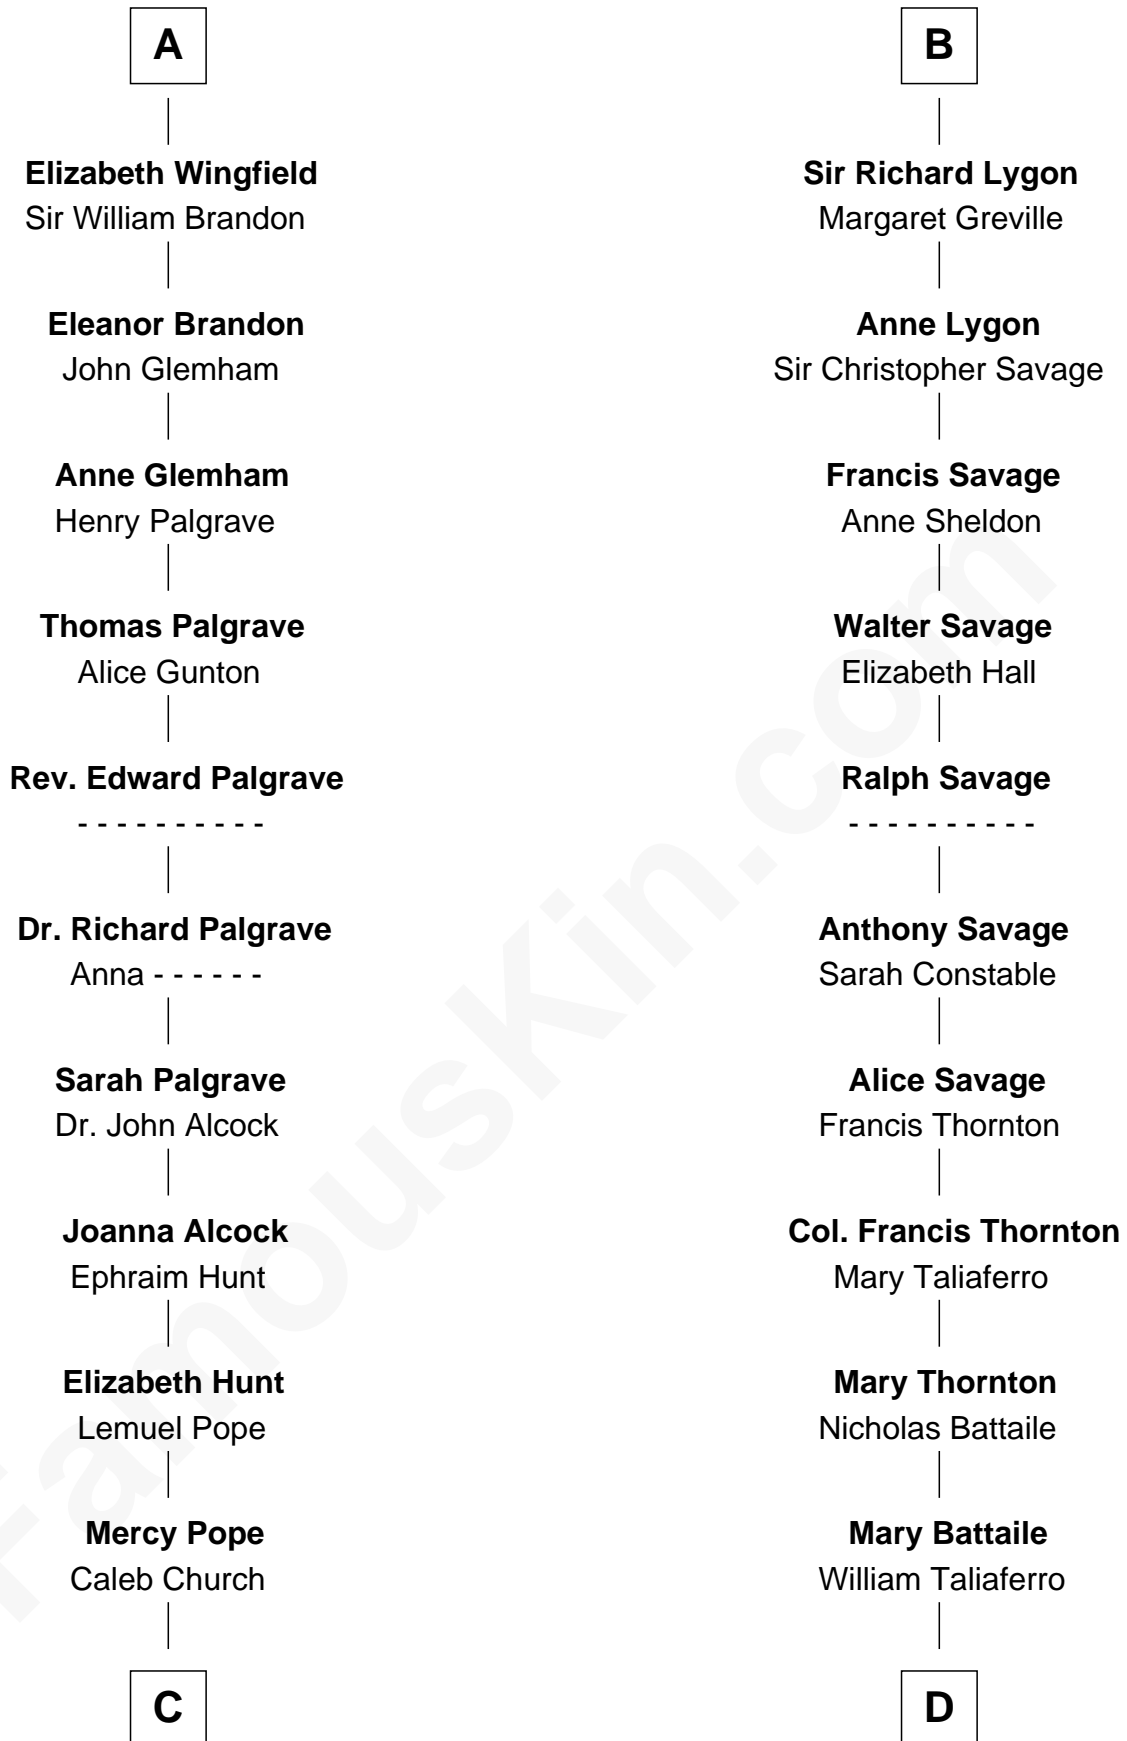

FamousKin.com
Relationship Chart of
Franklin D. Roosevelt
32nd U.S. President

21st cousin of
General George C. Marshall
Author of "The Marshall Plan"

C

Joseph Church

Deborah Perry

Deborah P. Church

Warren Delano

Warren Delano

Catharine Robbins Lyman

Sara Delano

James Roosevelt

Franklin D. Roosevelt

32nd U.S. President

D

Nicholas Taliaferro

Ann Champe Taliaferro

Matilda Battaile Taliaferro

Martin Marshall

William Champe Marshall

Susan Myers

George Catlett Marshall

Laura Emily Bradford

General George C. Marshall