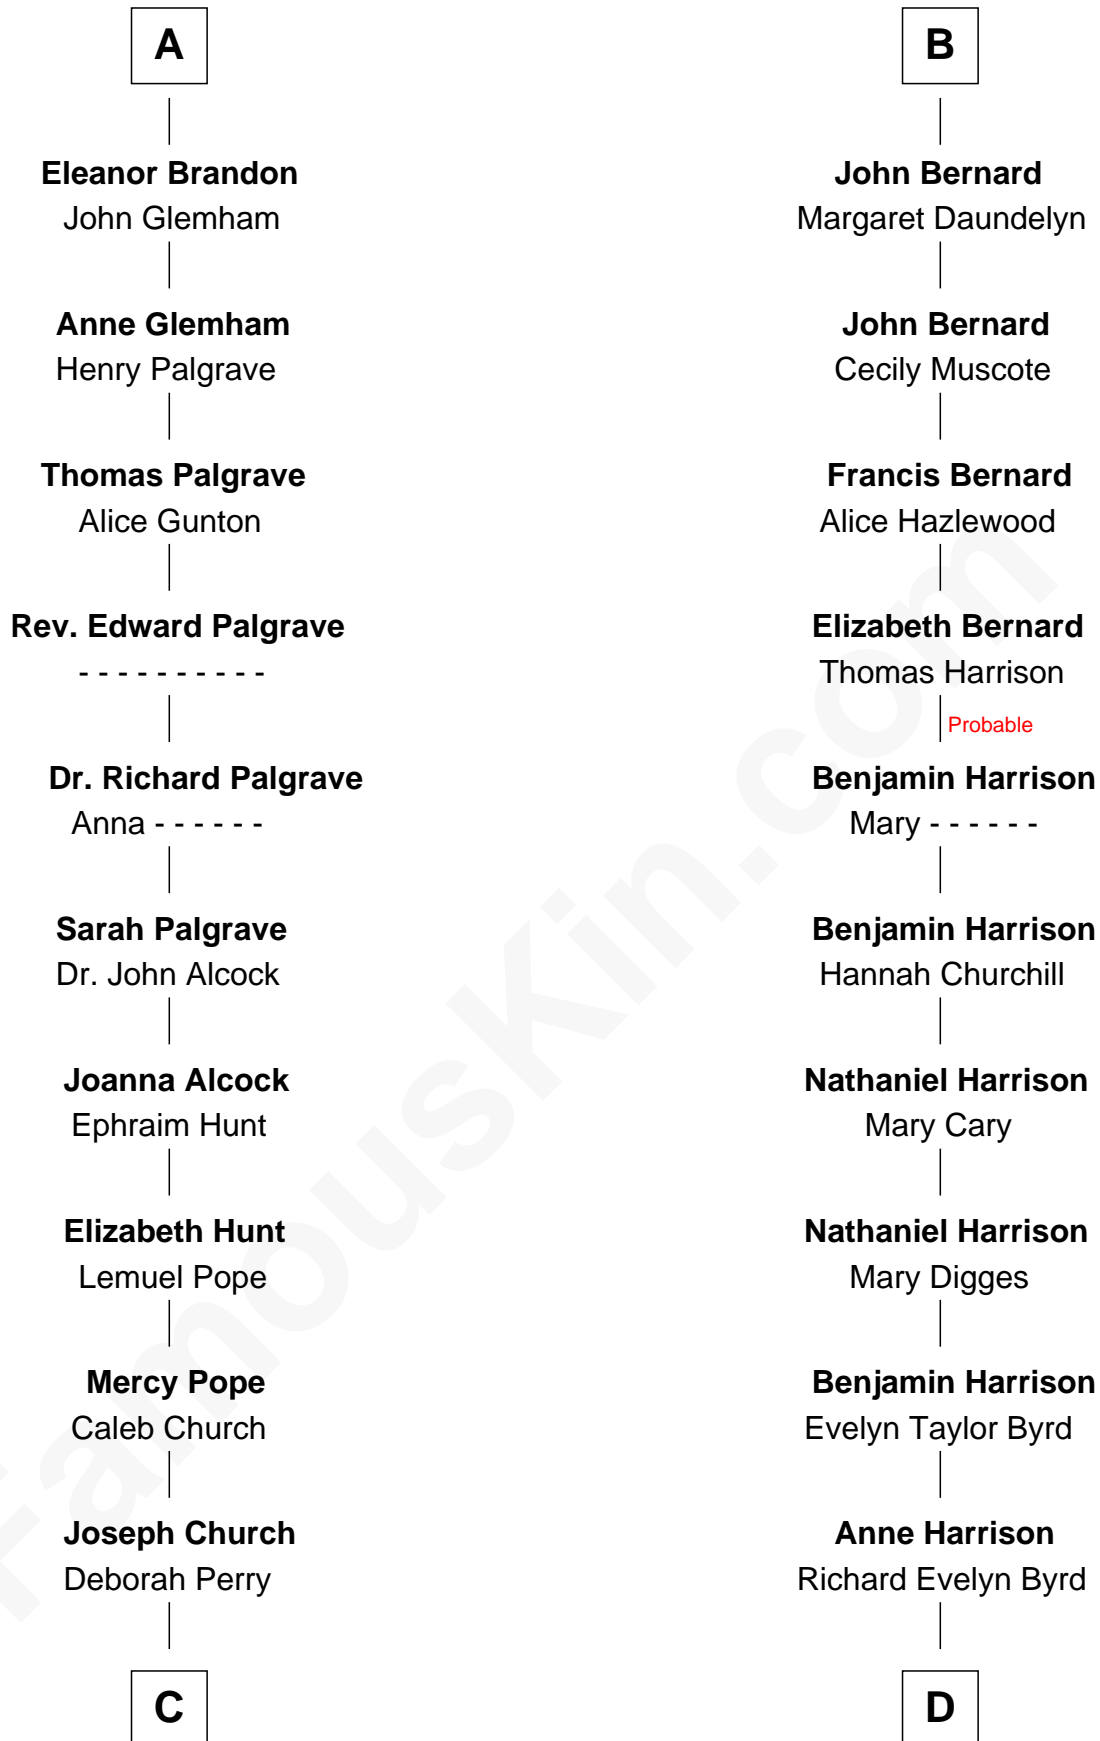

**FamousKin.com**  
**Relationship Chart of**  
**Franklin D. Roosevelt**  
*32nd U.S. President*

**19th cousin 1 time removed of**  
**Harry F. Byrd**  
*50th Governor of Virginia*

**C**

**Deborah P. Church**

Warren Delano

**Warren Delano**

Catharine Robbins Lyman

**Sara Delano**

James Roosevelt

**Franklin D. Roosevelt**

*32nd U.S. President*

**D**