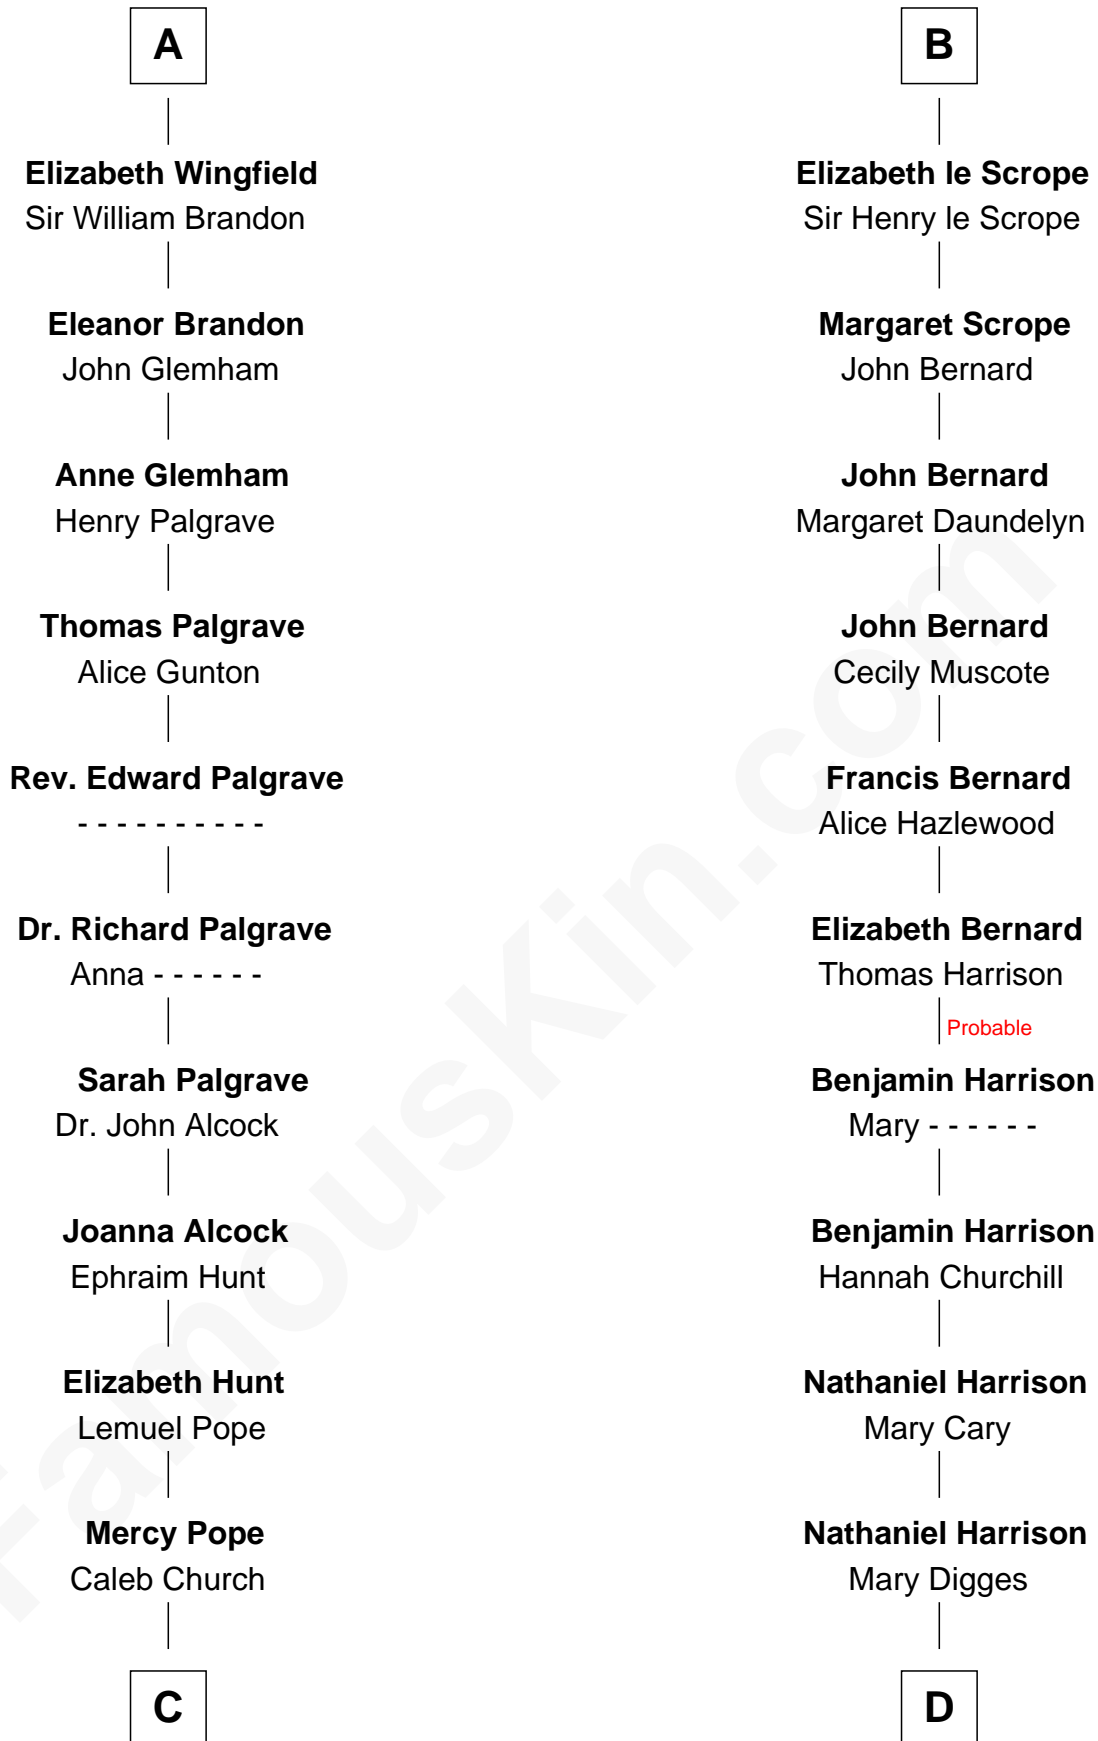

FamousKin.com Relationship Chart of

Franklin D. Roosevelt

32nd U.S. President

21st cousin of

Harry F. Byrd

50th Governor of Virginia

Sir Gerald de Prendergast

C

Joseph Church

Deborah Perry

Deborah P. Church

Warren Delano

Warren Delano

Catharine Robbins Lyman

Sara Delano

James Roosevelt