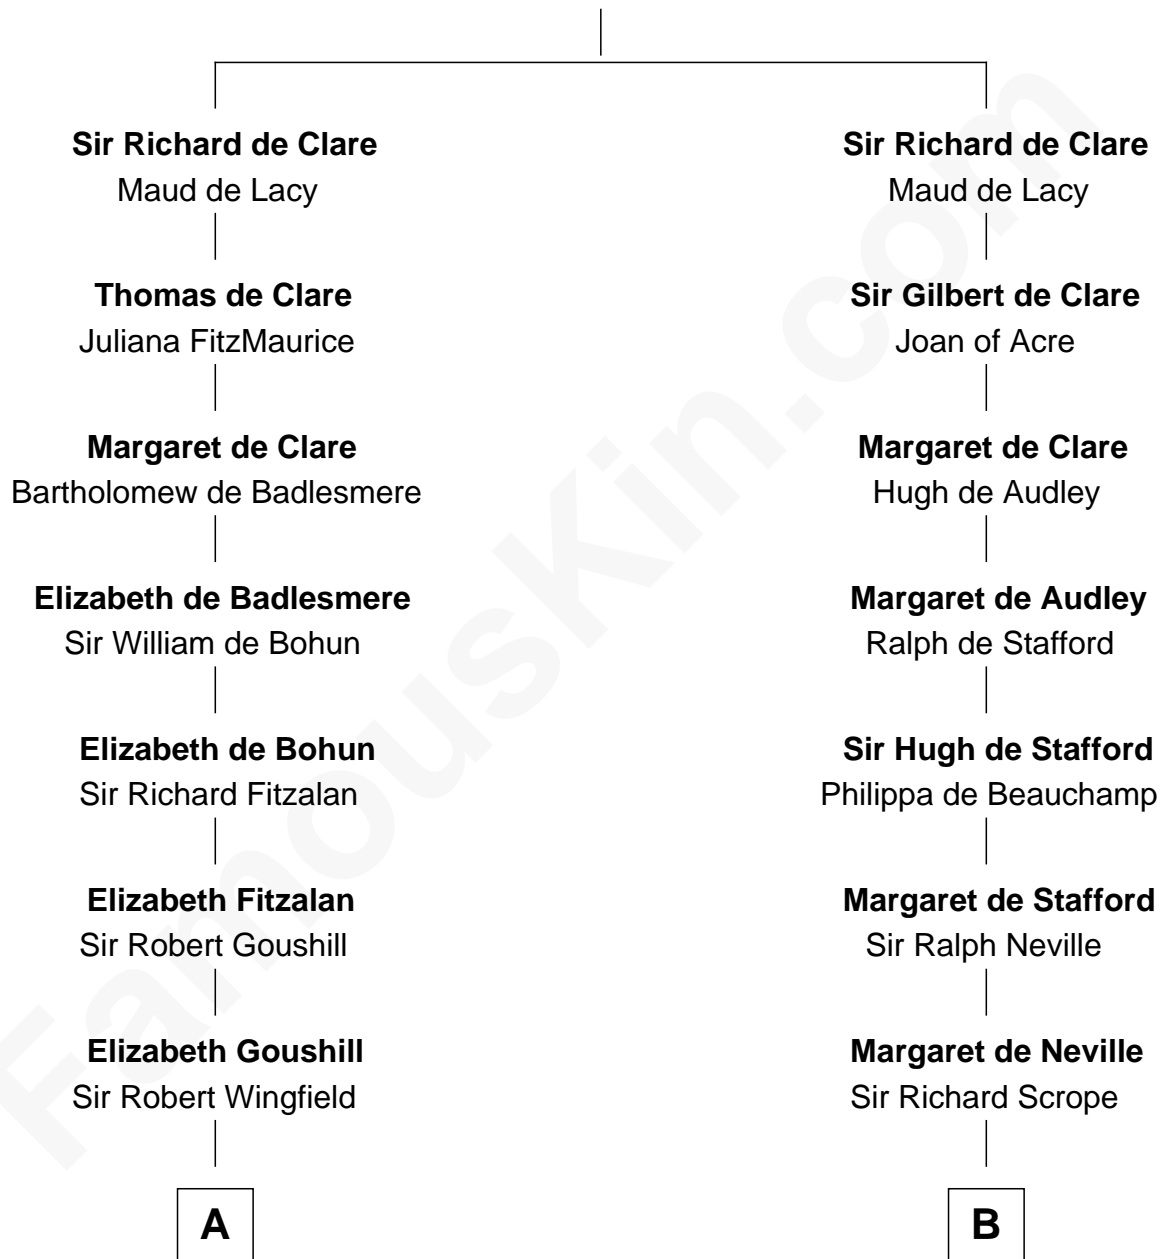

FamousKin.com Relationship Chart of

Franklin D. Roosevelt

32nd U.S. President

21st cousin of

Harry F. Byrd

50th Governor of Virginia

Gilbert de Clare

Isabel Marshal

James Roosevelt

Franklin D. Roosevelt

32nd U.S. President

D

Benjamin Harrison

Evelyn Taylor Byrd

Anne Harrison

Richard Evelyn Byrd