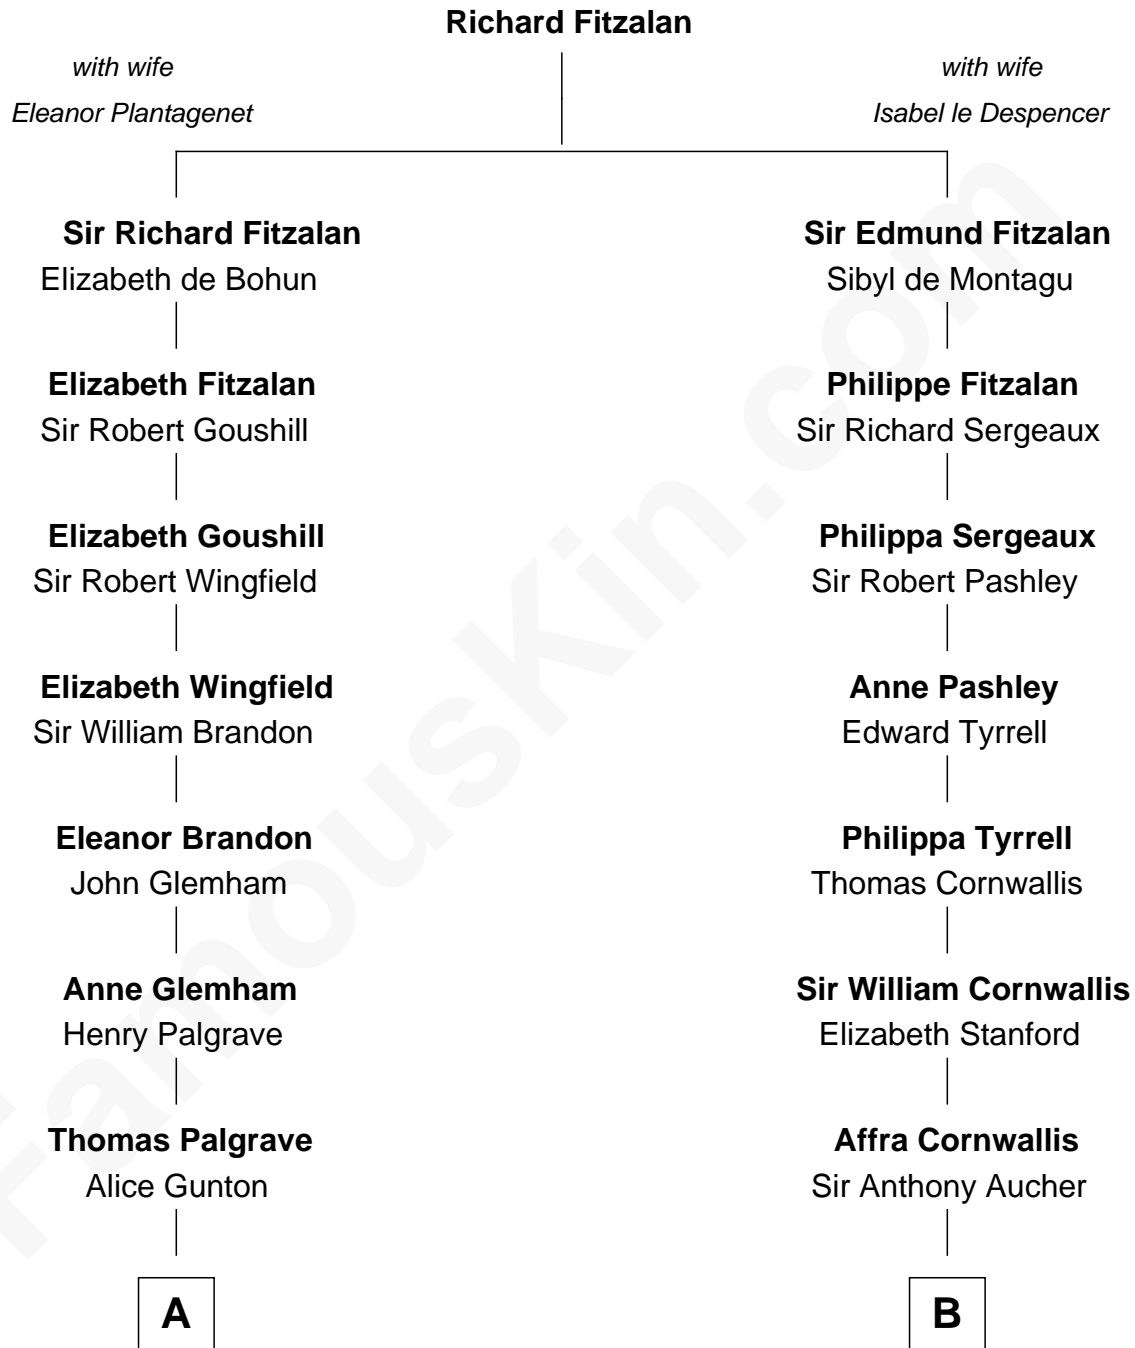

FamousKin.com
Relationship Chart of
Franklin D. Roosevelt
32nd U.S. President

17th cousin 4 times removed of
Harry F. Byrd
50th Governor of Virginia

C

Eliza Bolling West
Dr. Joel Walker Flood

Col. Henry De La Warr Flood
Mary Elizabeth Trent

Joel Walker Flood
Ella Faulkner

Eleanor Bolling Flood
Richard Evelyn Byrd

Harry F. Byrd
50th Governor of Virginia

FamousKin.com