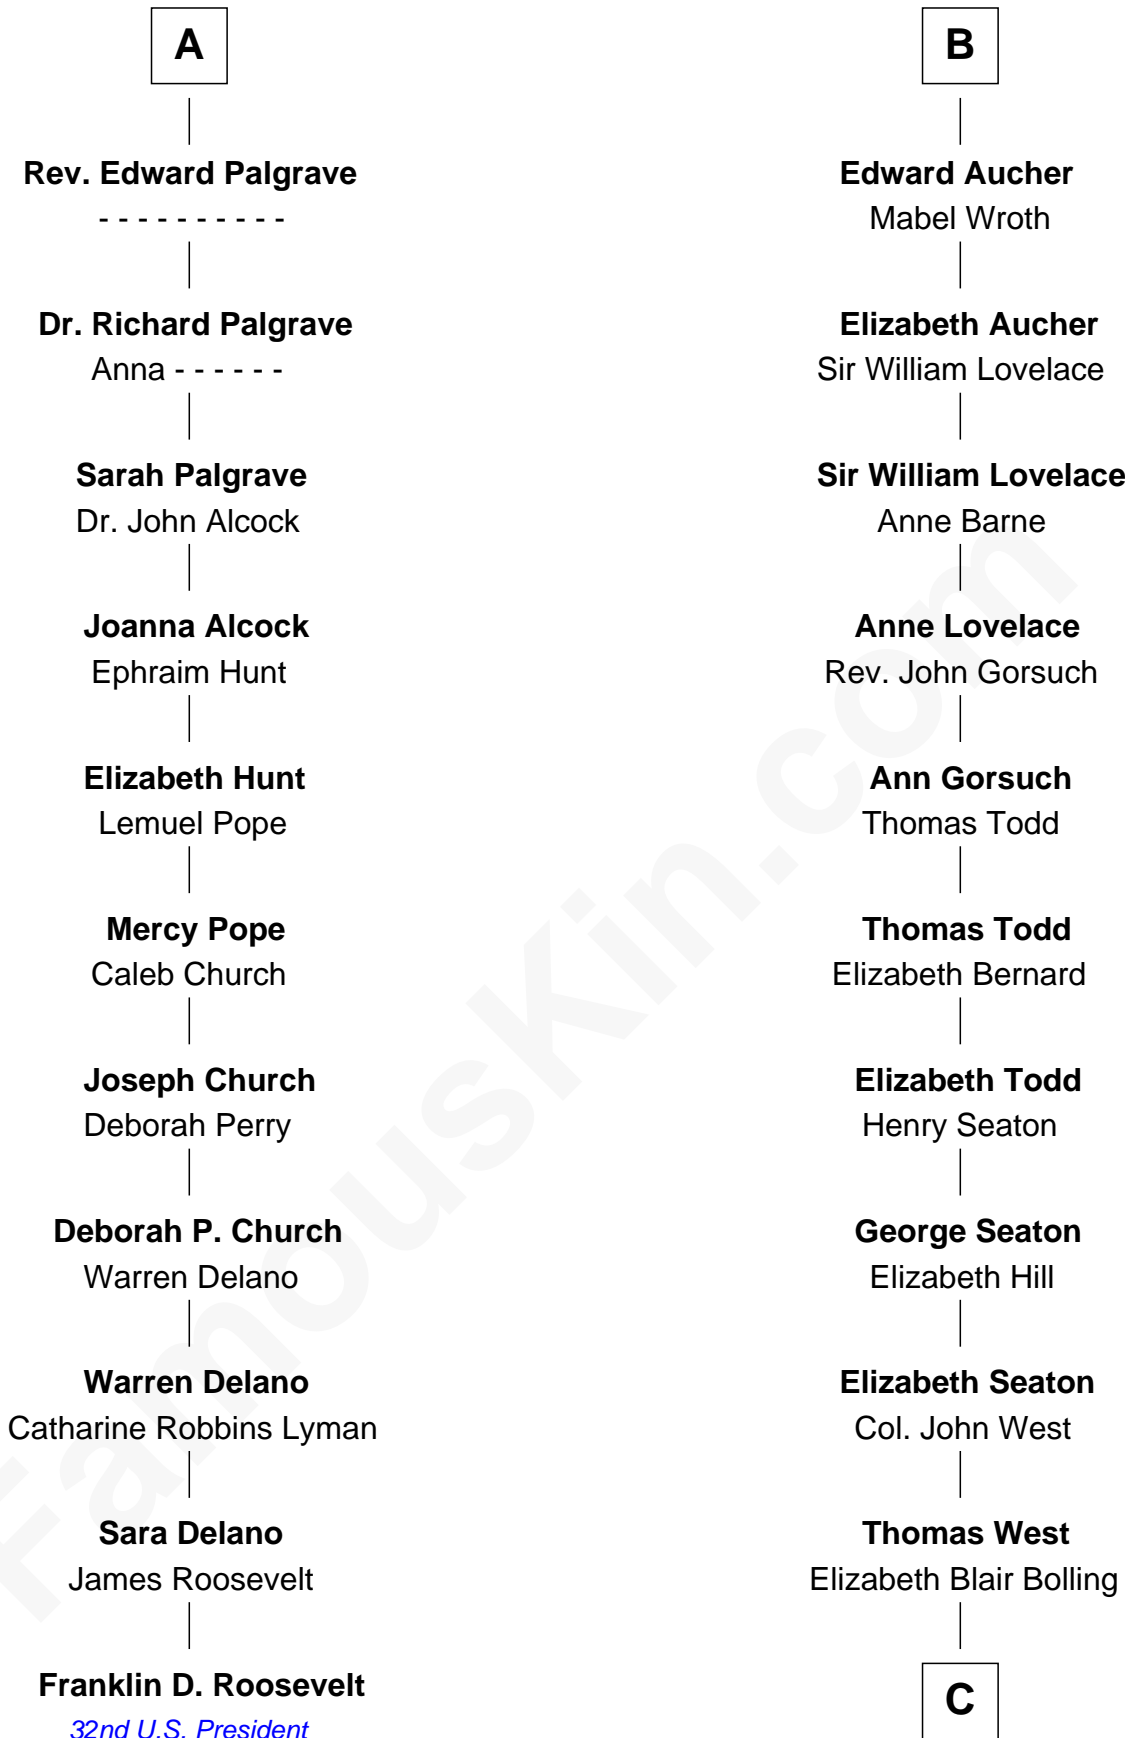

FamousKin.com
Relationship Chart of
Franklin D. Roosevelt
32nd U.S. President

17th cousin 4 times removed of
Harry F. Byrd
50th Governor of Virginia

C

Eliza Bolling West
Dr. Joel Walker Flood

Col. Henry De La Warr Flood
Mary Elizabeth Trent

Joel Walker Flood
Ella Faulkner

Eleanor Bolling Flood
Richard Evelyn Byrd

Harry F. Byrd
50th Governor of Virginia

FamousKin.com