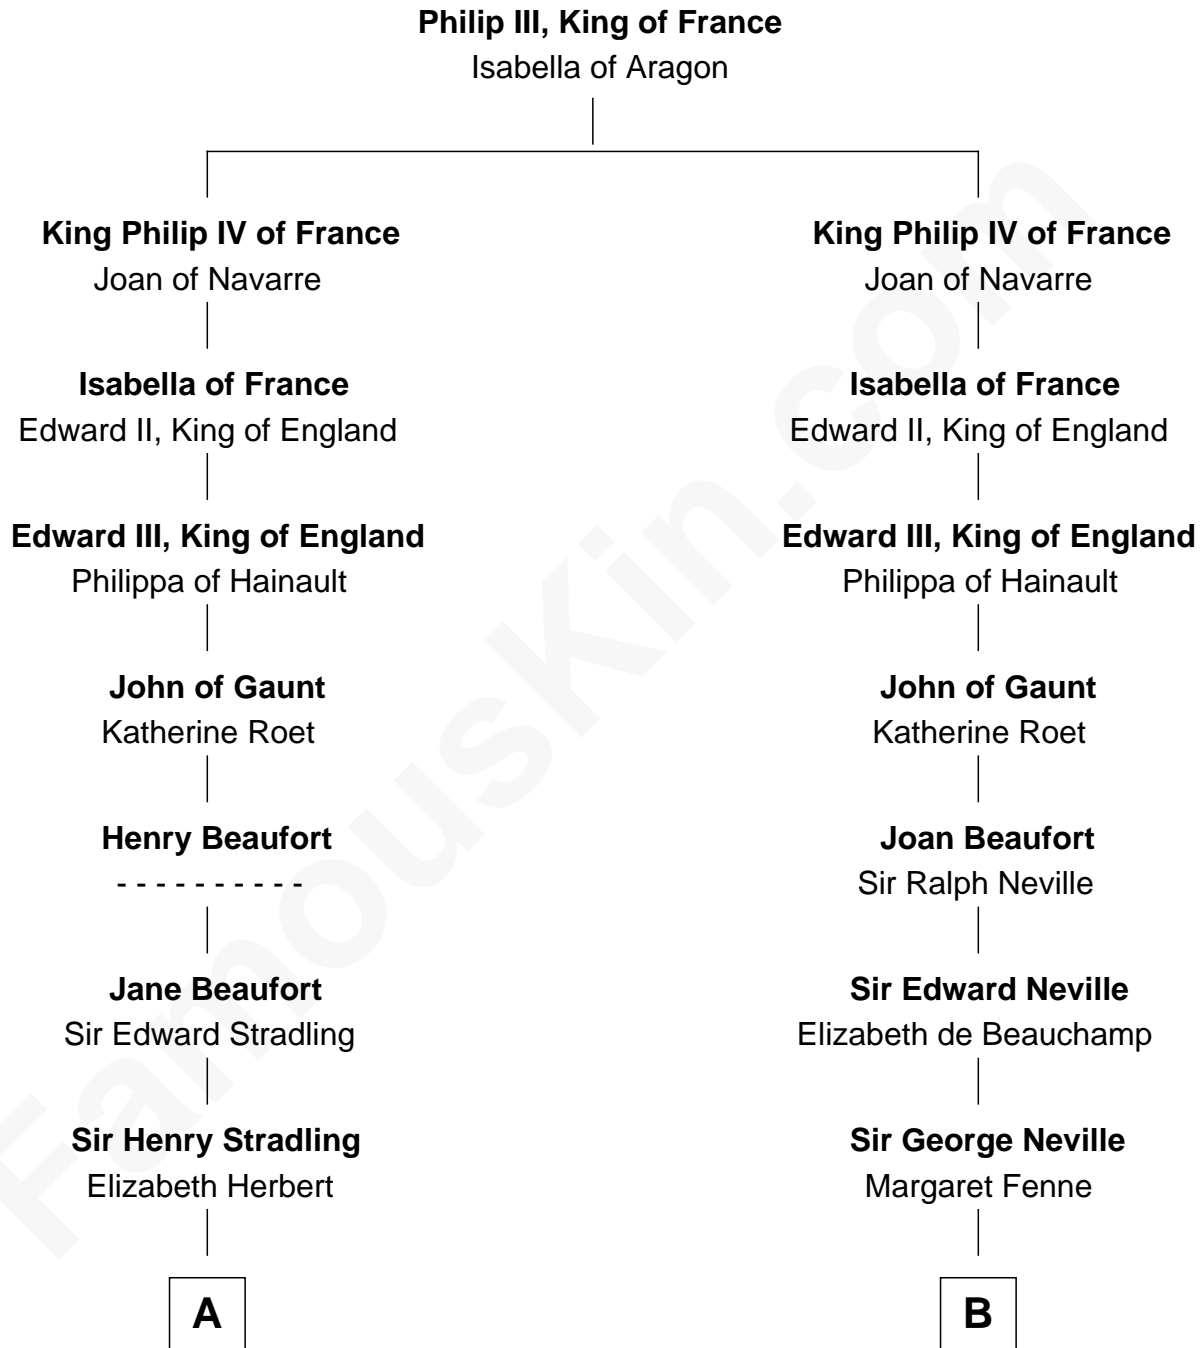

FamousKin.com
Relationship Chart of
Franklin D. Roosevelt
32nd U.S. President

20th cousin 1 time removed of
Harry F. Byrd
50th Governor of Virginia

C

Rebecca Smith

John Aspinwall

John Aspinwall

Susan Howland

Mary Rebecca Aspinwall

Isaac Daniel Roosevelt

James Roosevelt

Sara Delano

Franklin D. Roosevelt

32nd U.S. President

D

Richard Evelyn Byrd