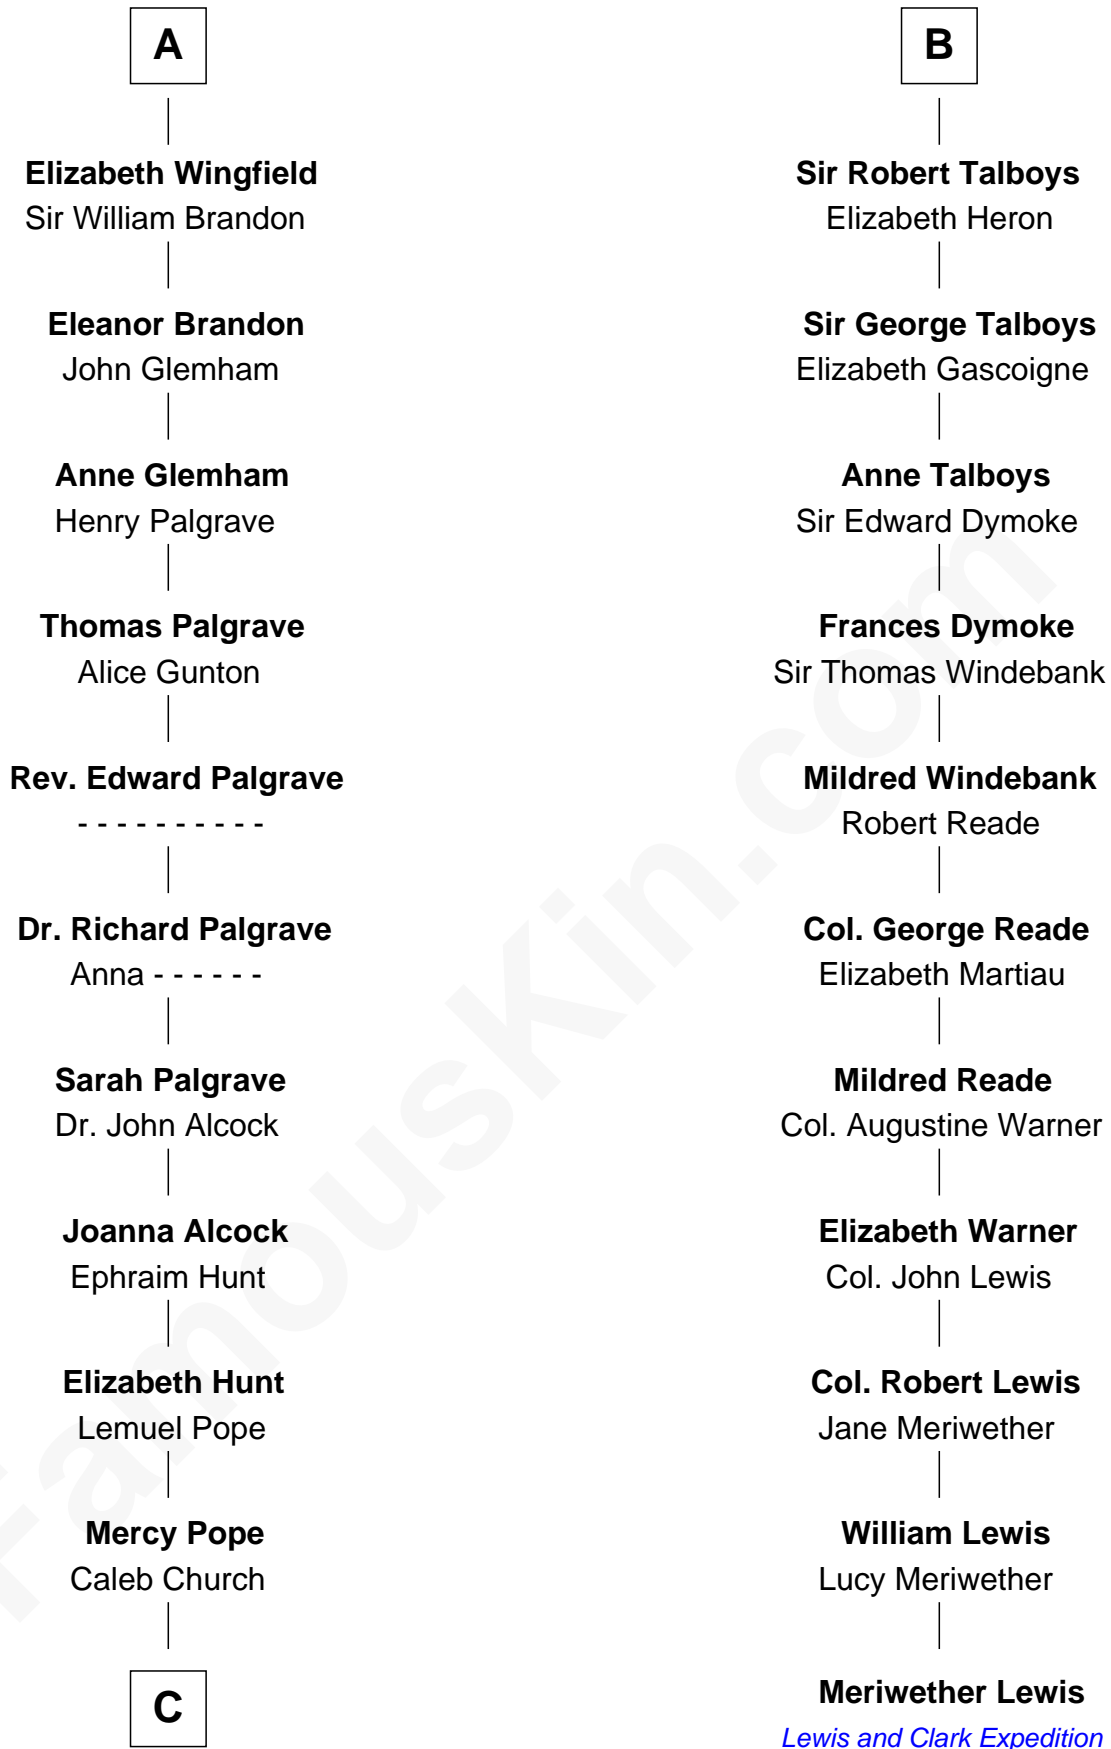

FamousKin.com
Relationship Chart of
Franklin D. Roosevelt
32nd U.S. President

17th cousin 4 times removed of
Meriwether Lewis
Lewis and Clark Expedition

C

Joseph Church

Deborah Perry

Deborah P. Church

Warren Delano

Warren Delano

Catharine Robbins Lyman

Sara Delano

James Roosevelt

Franklin D. Roosevelt

32nd U.S. President

FamousKin.com