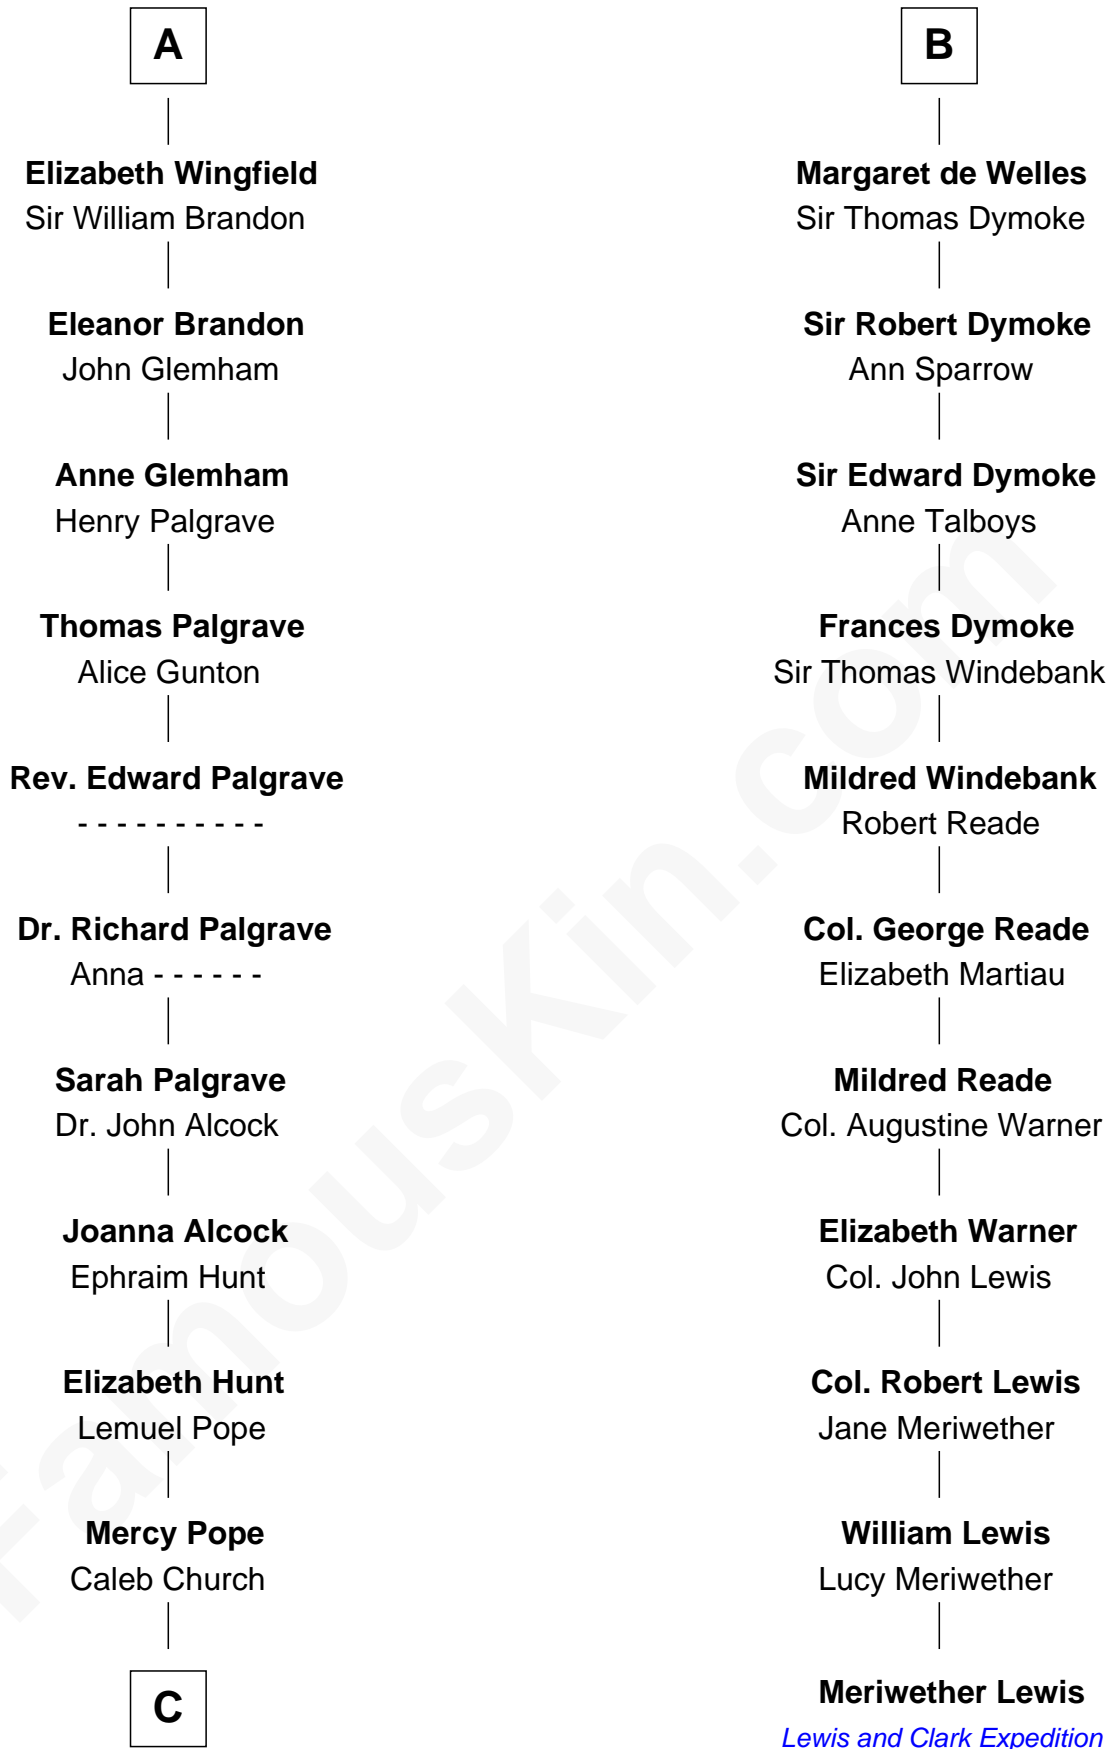

**FamousKin.com**  
**Relationship Chart of**  
**Franklin D. Roosevelt**  
*32nd U.S. President*

**17th cousin 4 times removed of**  
**Meriwether Lewis**  
*Lewis and Clark Expedition*

**C**

Joseph Church

Deborah Perry

Deborah P. Church

Warren Delano

Warren Delano

Catharine Robbins Lyman

Sara Delano

James Roosevelt

Franklin D. Roosevelt

*32nd U.S. President*

FamousKin.com