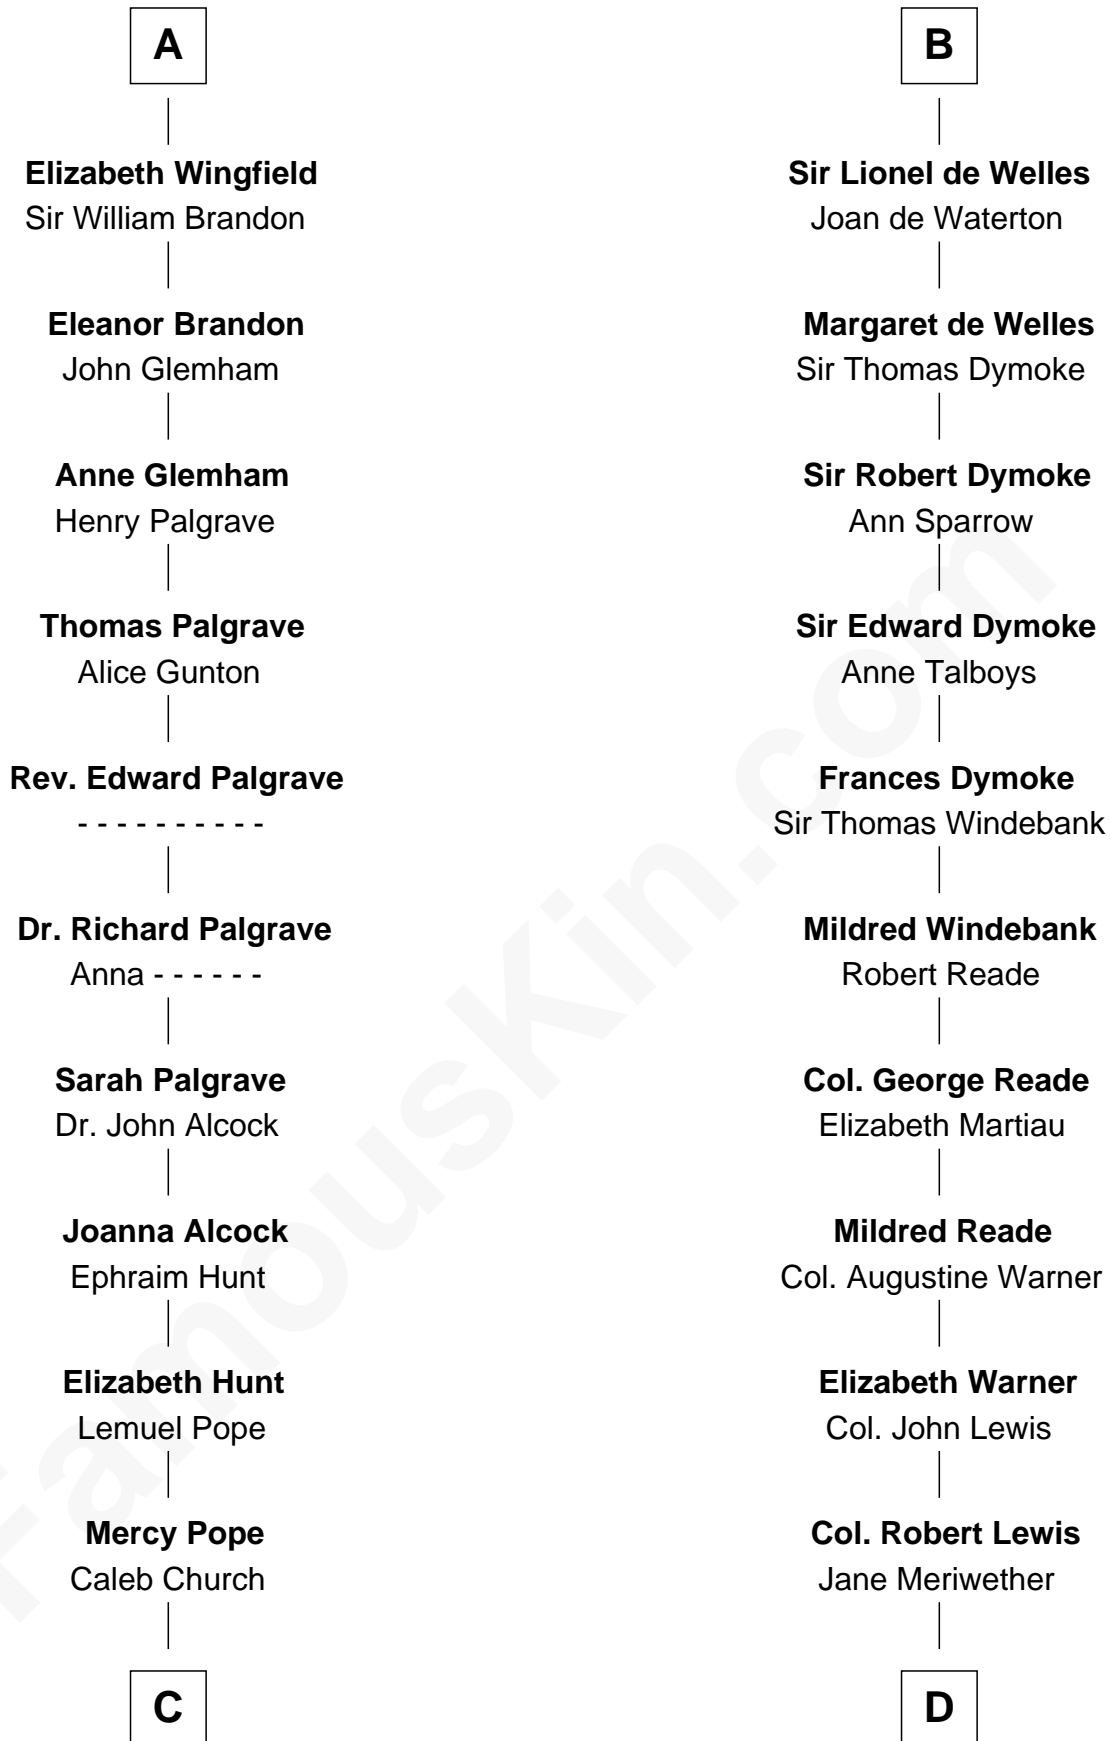

**FamousKin.com**  
**Relationship Chart of**  
**Franklin D. Roosevelt**  
*32nd U.S. President*

**18th cousin 3 times removed of**  
**Meriwether Lewis**  
*Lewis and Clark Expedition*

**C**

**Joseph Church**

Deborah Perry

**Deborah P. Church**

Warren Delano

**Warren Delano**

Catharine Robbins Lyman

**Sara Delano**

James Roosevelt

**Franklin D. Roosevelt**

*32nd U.S. President*

**D**

**William Lewis**

Lucy Meriwether

**Meriwether Lewis**

*Lewis and Clark Expedition*

FamousKin.com