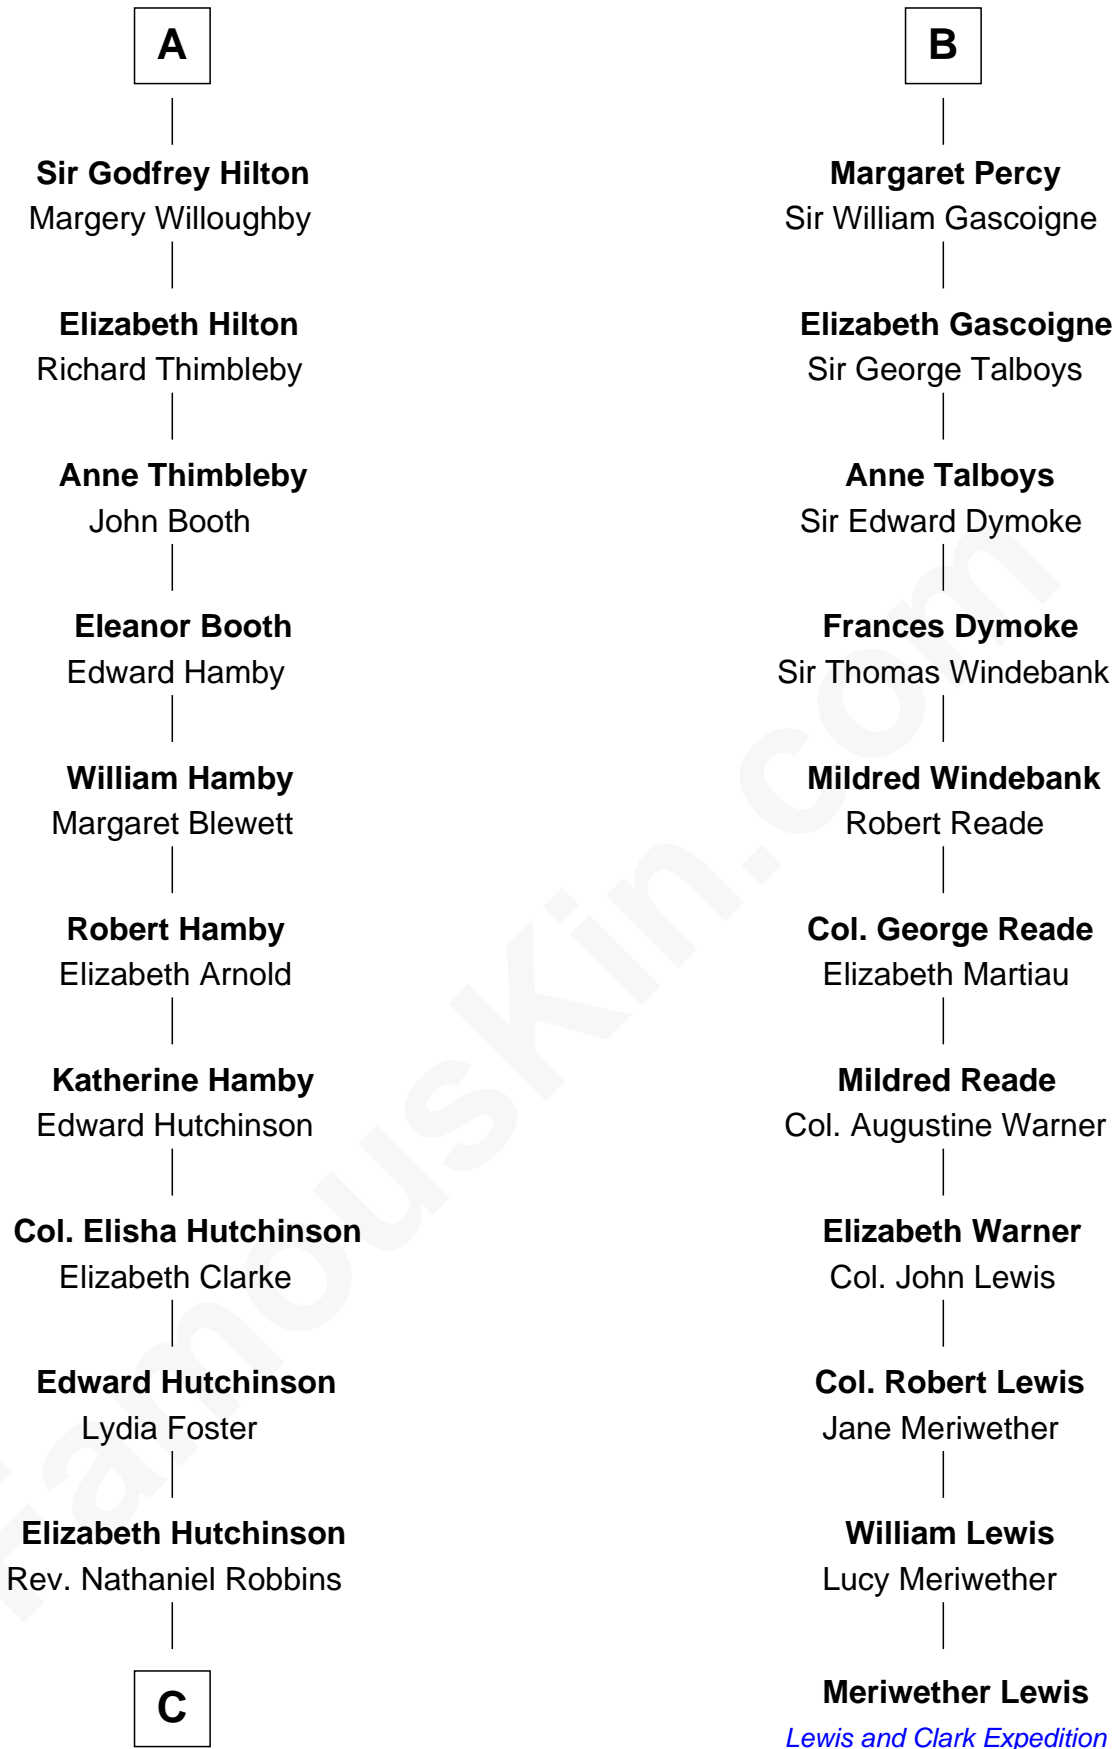

FamousKin.com
Relationship Chart of
Franklin D. Roosevelt
32nd U.S. President

17th cousin 4 times removed of
Meriwether Lewis
Lewis and Clark Expedition

C

Edward Hutchinson Robbins

Elizabeth Murray

Anne Jean Robbins

Judge Joseph Lyman

Catharine Robbins Lyman

Warren Delano

Sara Delano

James Roosevelt

Franklin D. Roosevelt

32nd U.S. President

FamousKin.com