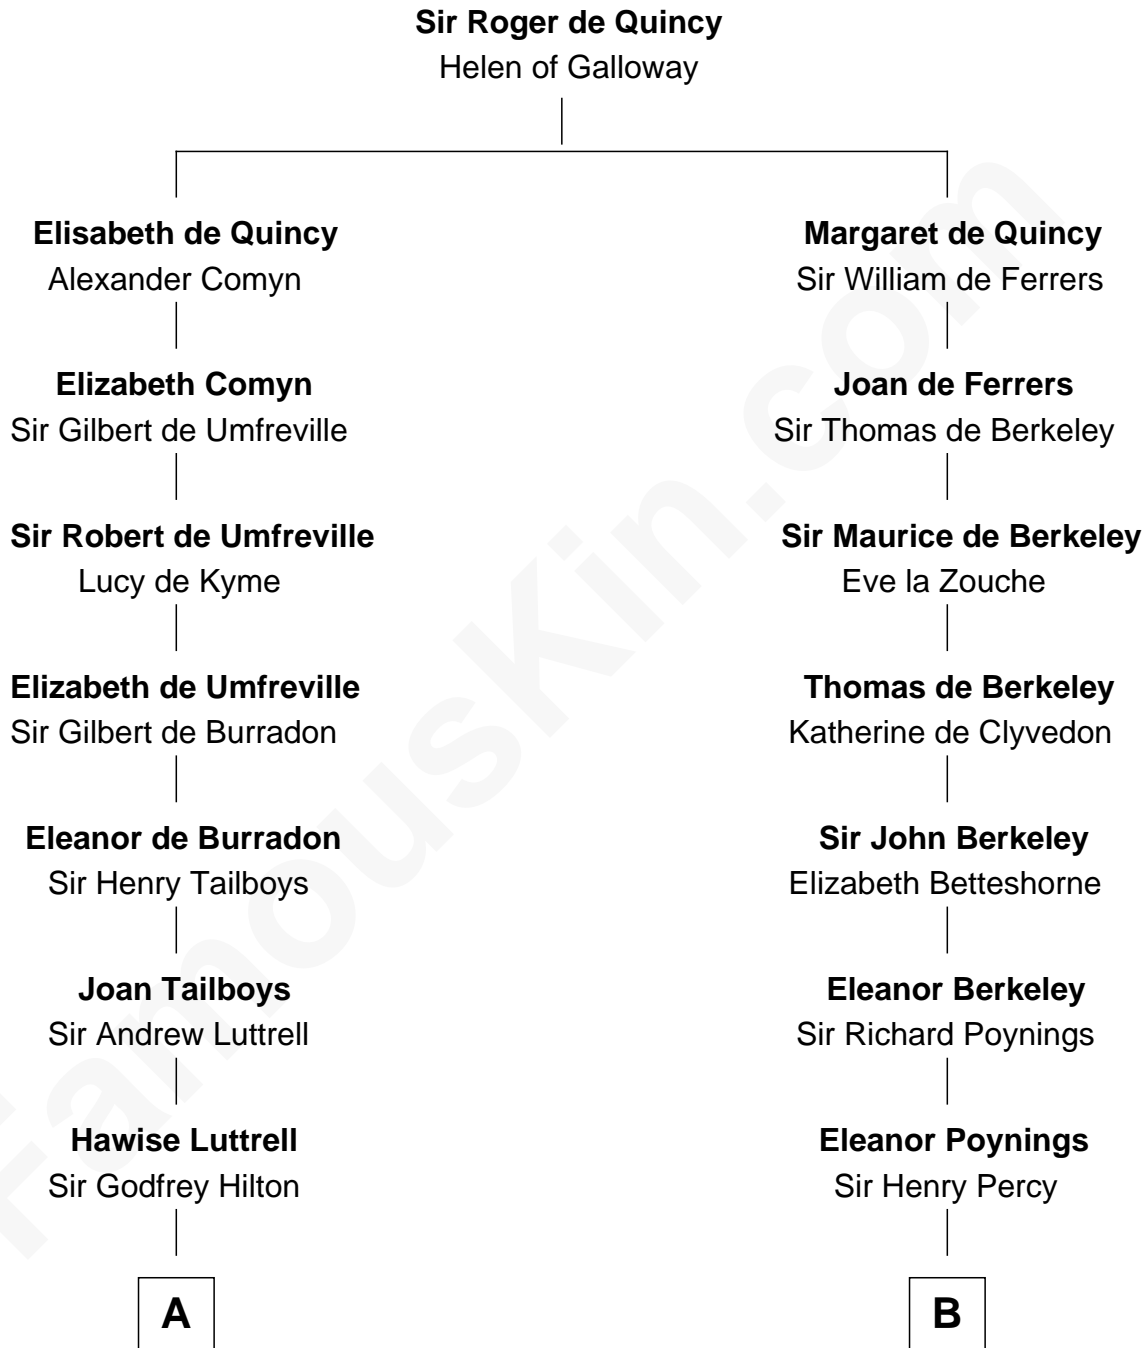

FamousKin.com
Relationship Chart of
Franklin D. Roosevelt
32nd U.S. President

17th cousin 4 times removed of
Meriwether Lewis
Lewis and Clark Expedition

C

Edward Hutchinson Robbins

Elizabeth Murray

Anne Jean Robbins

Judge Joseph Lyman

Catharine Robbins Lyman

Warren Delano

Sara Delano

James Roosevelt

Franklin D. Roosevelt

32nd U.S. President

FamousKin.com