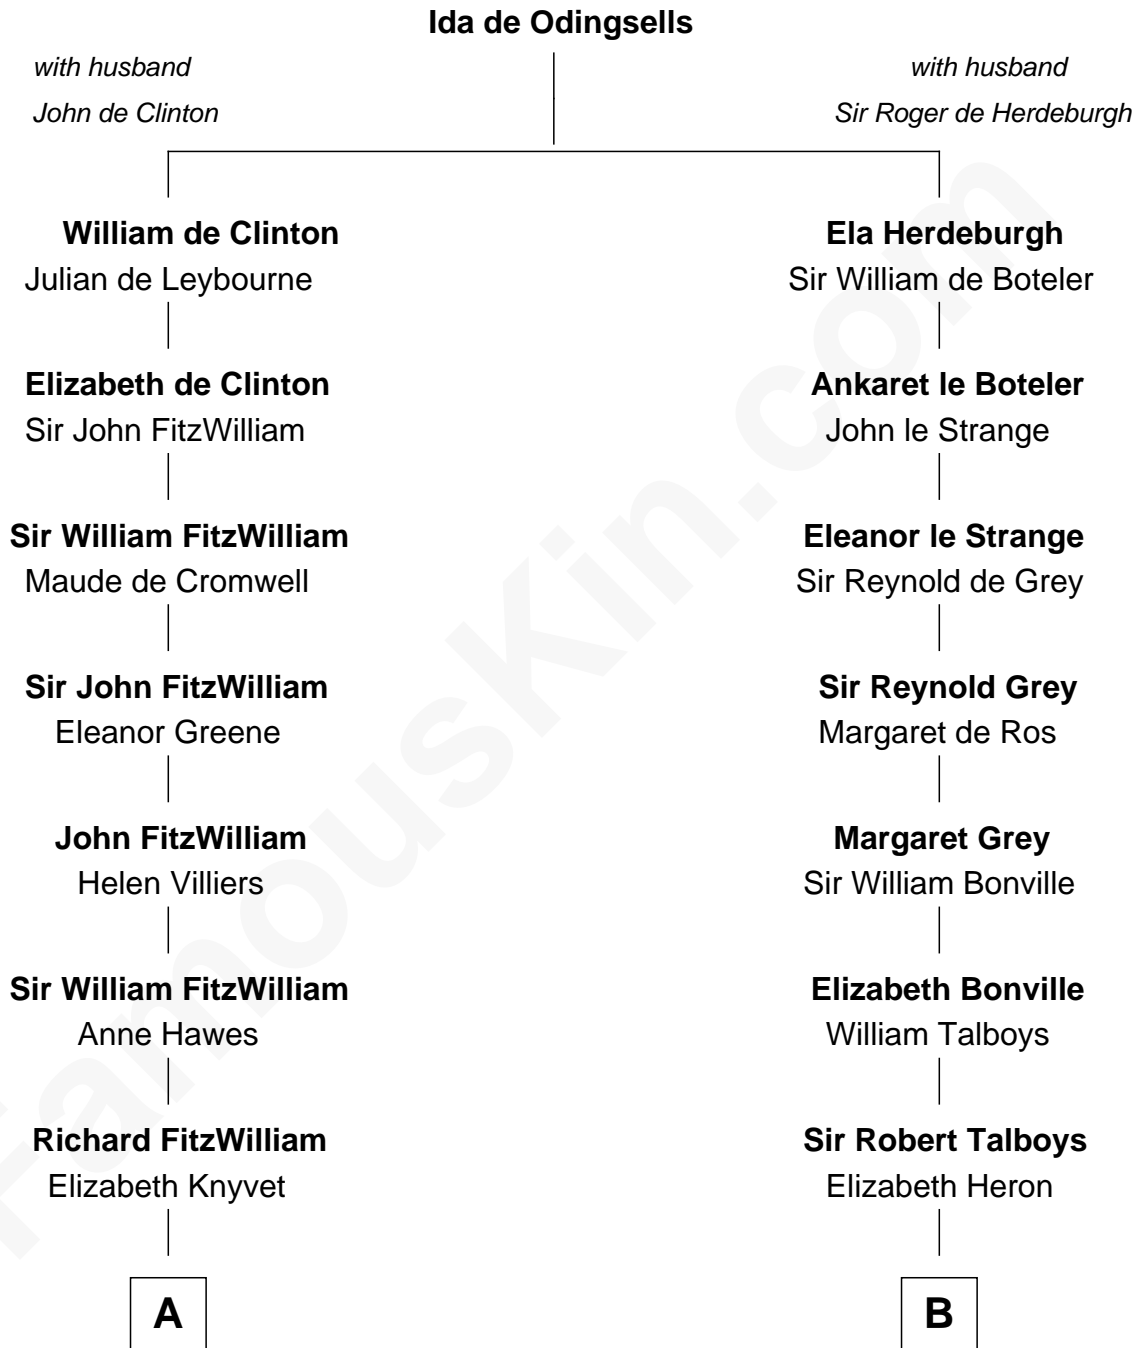

**FamousKin.com**  
**Relationship Chart of**  
**Franklin D. Roosevelt**  
*32nd U.S. President*

**16th cousin 2 times removed of**  
**Meriwether Lewis**  
*Lewis and Clark Expedition*

**C**

James Roosevelt

Sara Delano

Franklin D. Roosevelt

*32nd U.S. President*

FamousKin.com