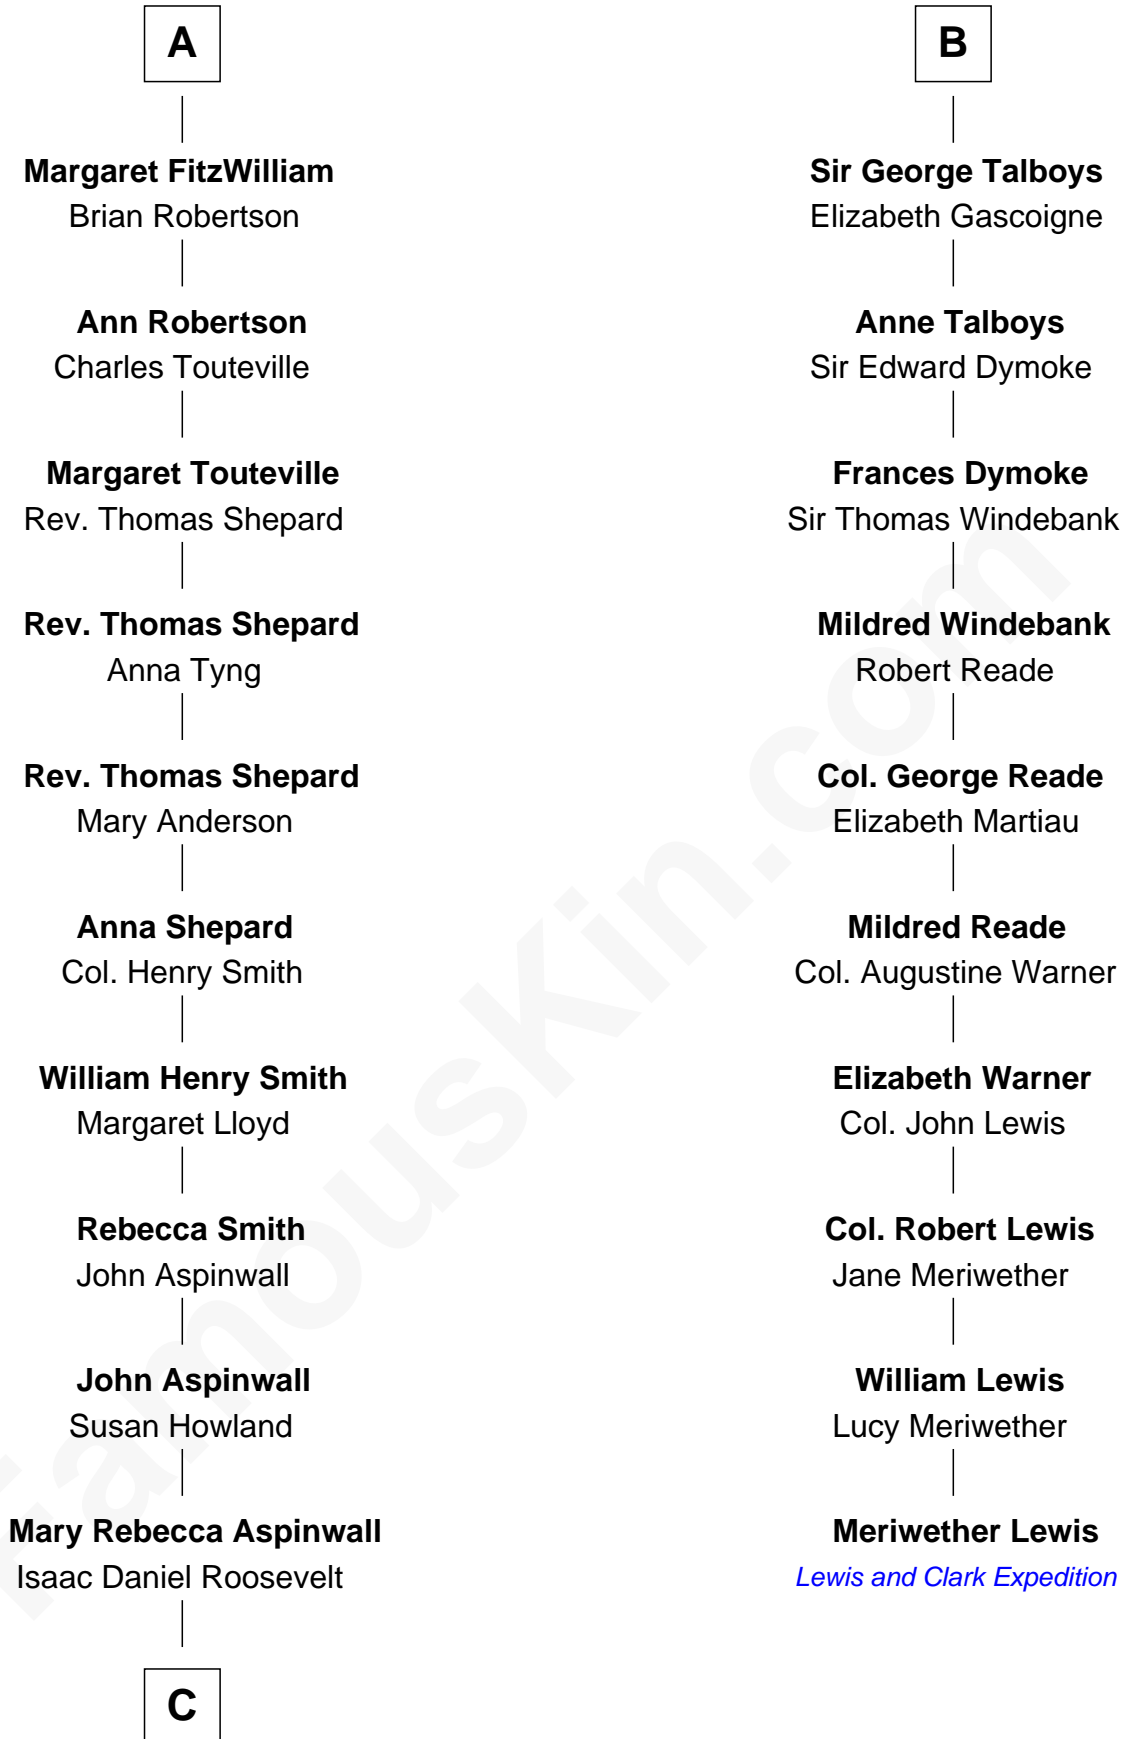

**FamousKin.com**  
**Relationship Chart of**  
**Franklin D. Roosevelt**  
*32nd U.S. President*

**16th cousin 2 times removed of**  
**Meriwether Lewis**  
*Lewis and Clark Expedition*

**C**

James Roosevelt

Sara Delano

Franklin D. Roosevelt

*32nd U.S. President*

FamousKin.com