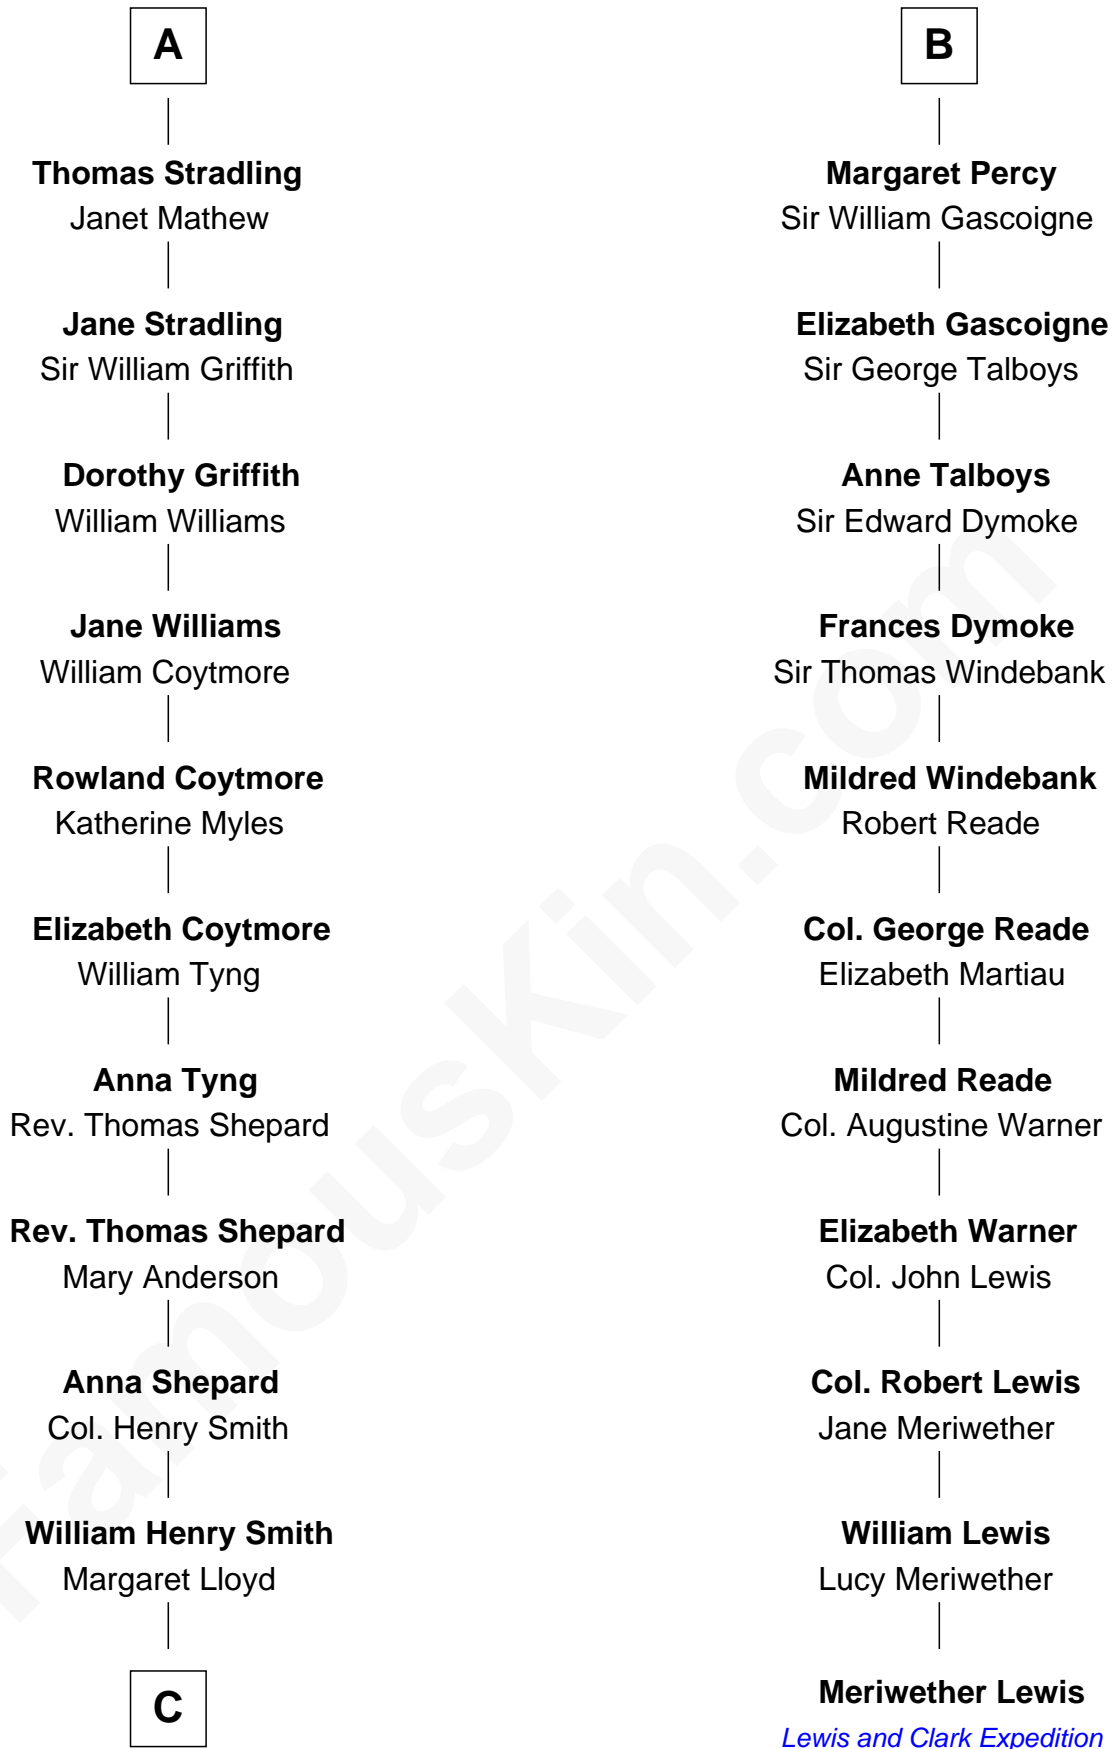

FamousKin.com
Relationship Chart of
Franklin D. Roosevelt
32nd U.S. President

17th cousin 4 times removed of
Meriwether Lewis
Lewis and Clark Expedition

C

Rebecca Smith

John Aspinwall

John Aspinwall

Susan Howland

Mary Rebecca Aspinwall

Isaac Daniel Roosevelt

James Roosevelt

Sara Delano

Franklin D. Roosevelt

32nd U.S. President

FamousKin.com