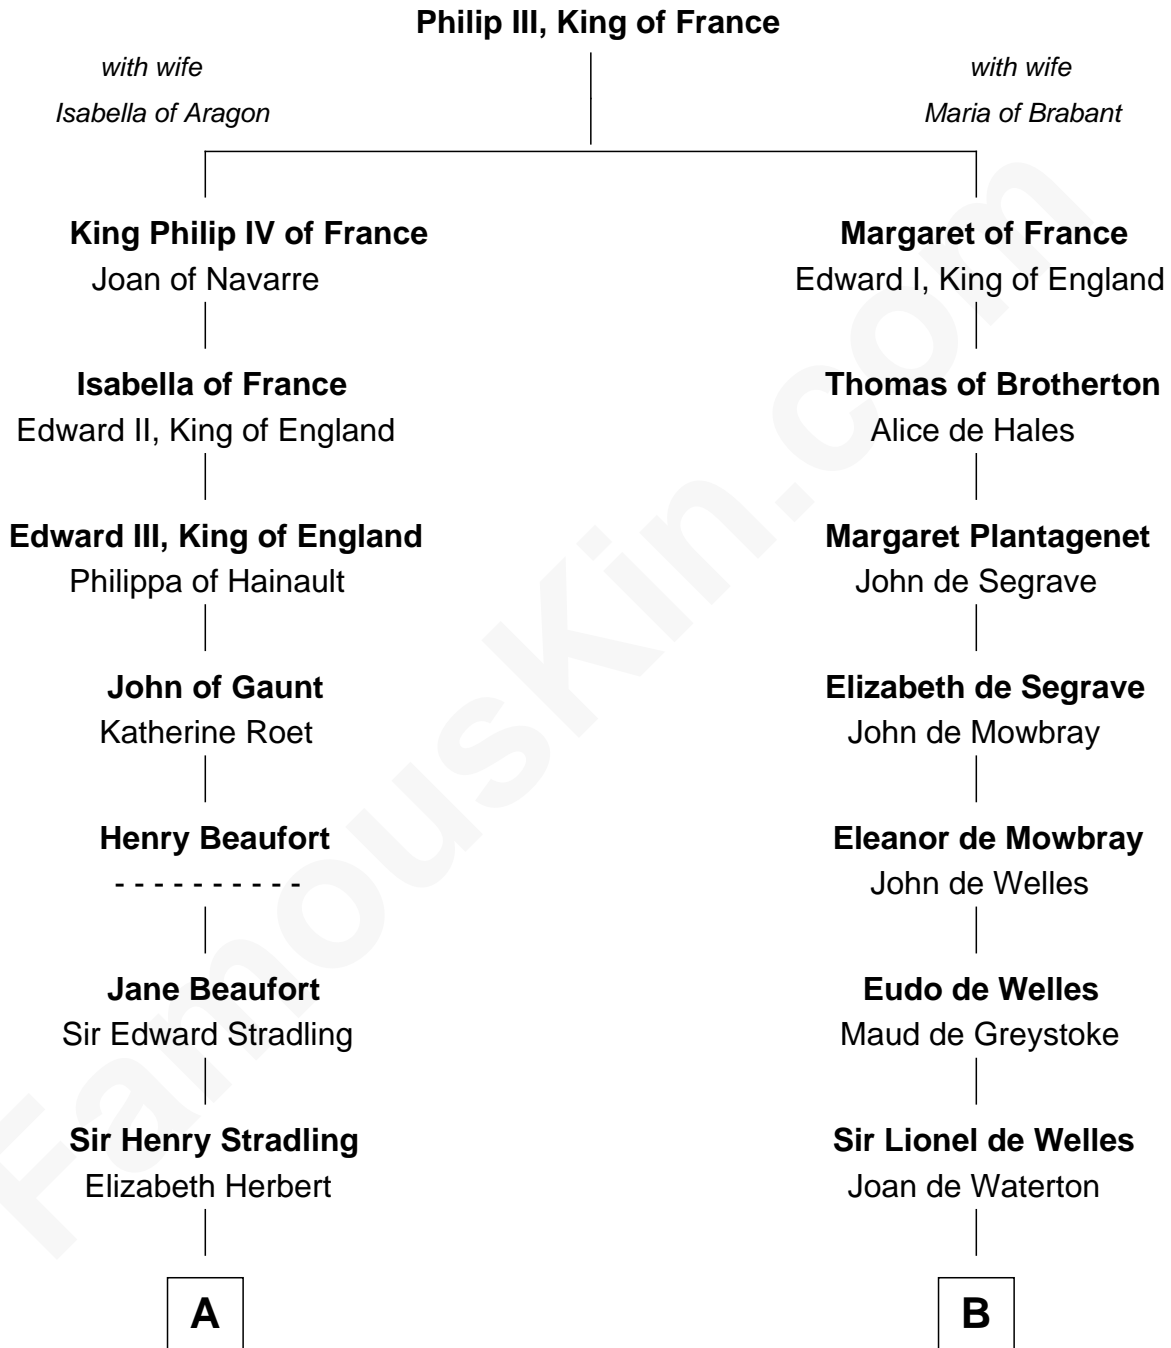

**FamousKin.com**  
**Relationship Chart of**  
**Franklin D. Roosevelt**  
*32nd U.S. President*

**17th cousin 4 times removed of**  
**Meriwether Lewis**  
*Lewis and Clark Expedition*

**C**

—  
**Rebecca Smith**

John Aspinwall

—  
**John Aspinwall**

Susan Howland

—  
**Mary Rebecca Aspinwall**

Isaac Daniel Roosevelt

—  
**James Roosevelt**

Sara Delano

—  
**Franklin D. Roosevelt**

*32nd U.S. President*

FamousKin.com