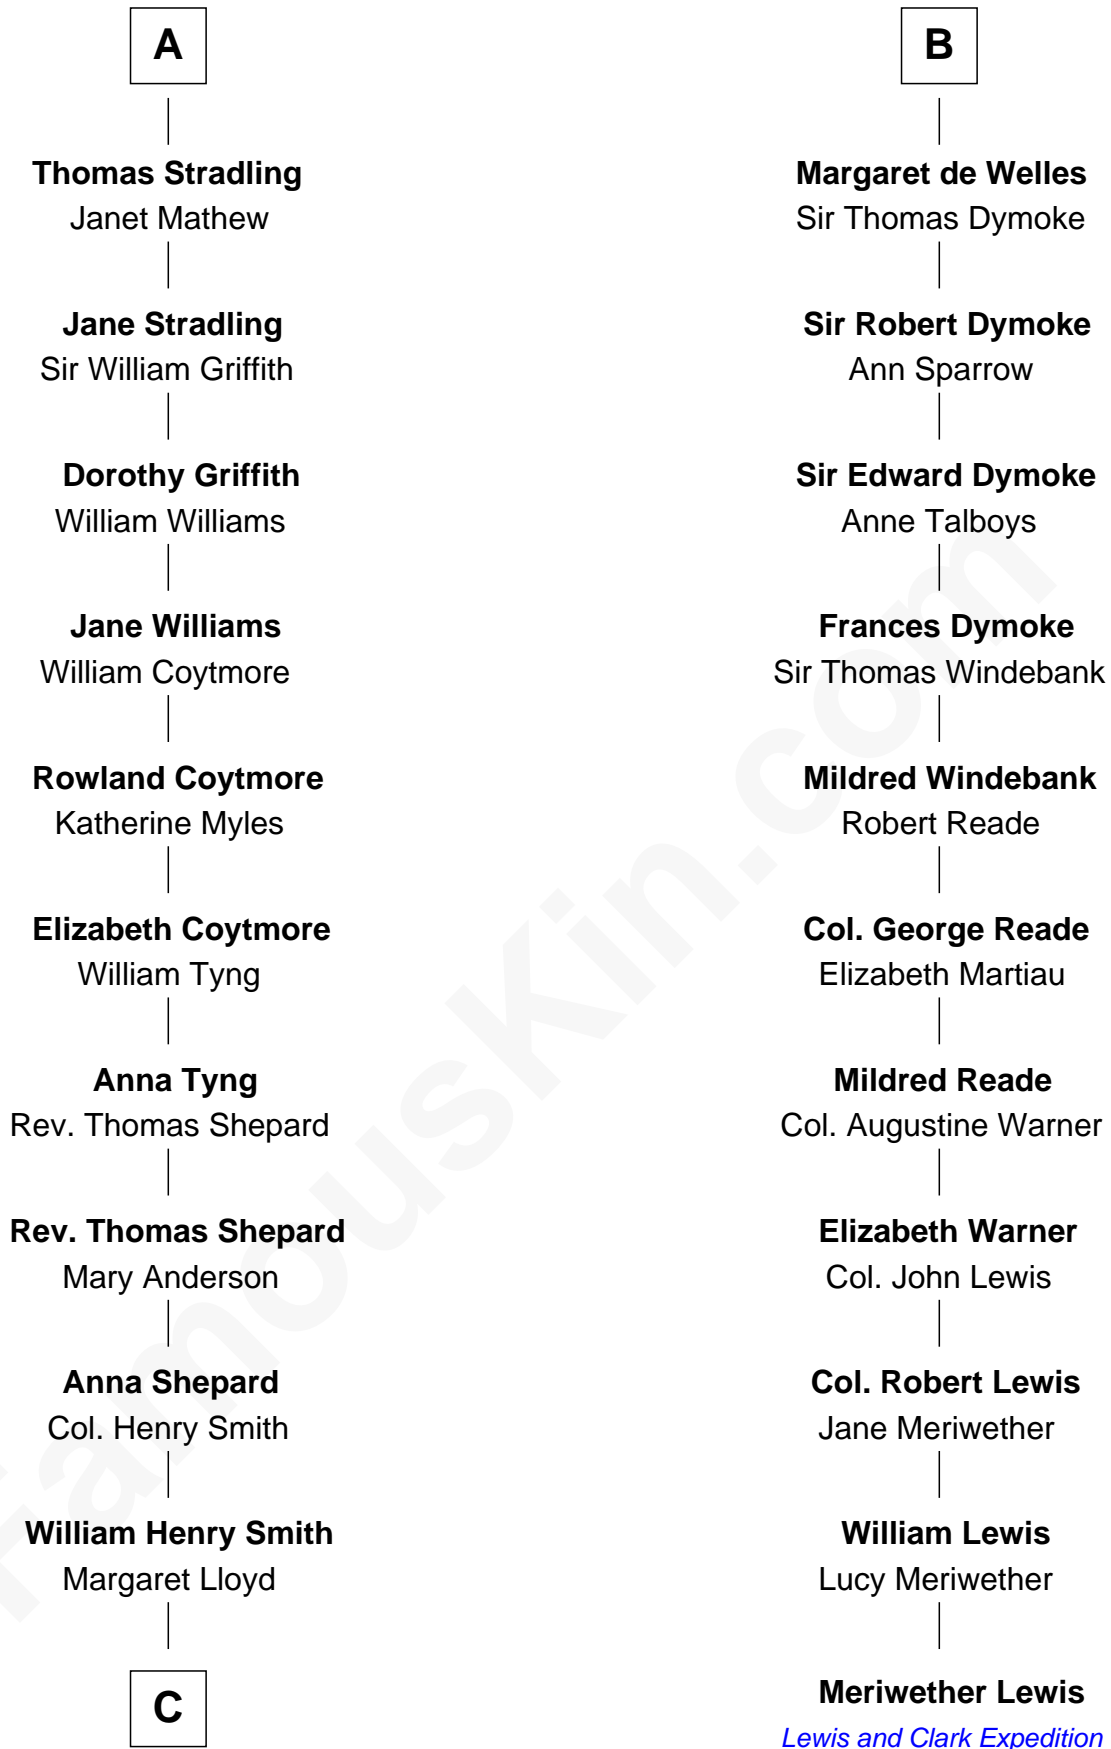

**FamousKin.com**  
**Relationship Chart of**  
**Franklin D. Roosevelt**  
*32nd U.S. President*

**17th cousin 4 times removed of**  
**Meriwether Lewis**  
*Lewis and Clark Expedition*

**C**

—  
**Rebecca Smith**

John Aspinwall

—  
**John Aspinwall**

Susan Howland

—  
**Mary Rebecca Aspinwall**

Isaac Daniel Roosevelt

—  
**James Roosevelt**

Sara Delano

—  
**Franklin D. Roosevelt**

*32nd U.S. President*

FamousKin.com