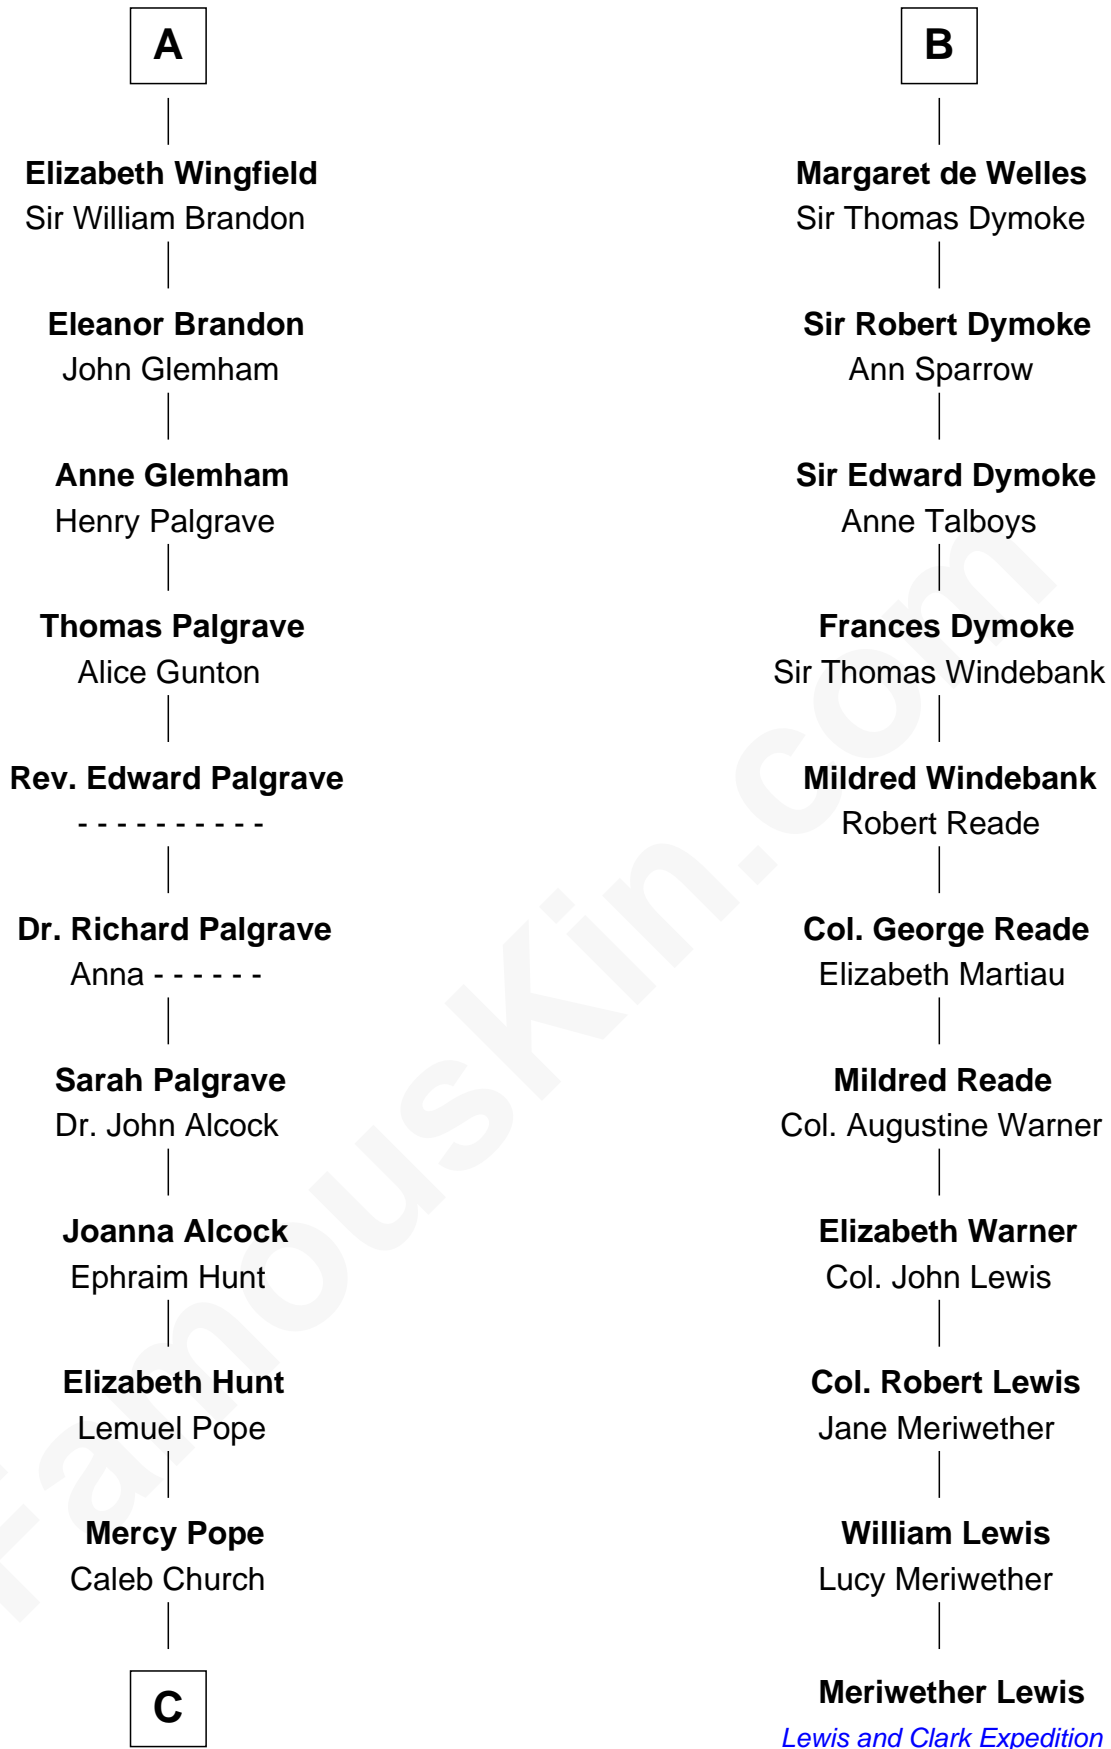

FamousKin.com
Relationship Chart of
Franklin D. Roosevelt
32nd U.S. President

17th cousin 4 times removed of
Meriwether Lewis
Lewis and Clark Expedition

Sir William de Beauchamp
 Isabel Mauduit

William de Beauchamp
 Maud FitzJohn

Isabella de Beauchamp
 Sir Patrick de Chaworth

Maud de Chaworth
 Henry Plantagenet

Eleanor Plantagenet
 Richard Fitzalan

Sir Richard Fitzalan
 Elizabeth de Bohun

Elizabeth Fitzalan
 Sir Robert Goushill

Elizabeth Goushill
 Sir Robert Wingfield

A

William de Beauchamp
 Maud FitzJohn

Guy de Beauchamp
 Alice de Toeni

Sir Thomas de Beauchamp
 Katherine de Mortimer

Maud de Beauchamp
 Sir Roger de Clifford

Katherine de Clifford
 Sir Ralph de Greystoke

Maud de Greystoke
 Eudo de Welles

Sir Lionel de Welles
 Joan de Waterton

B

FamousKin.com