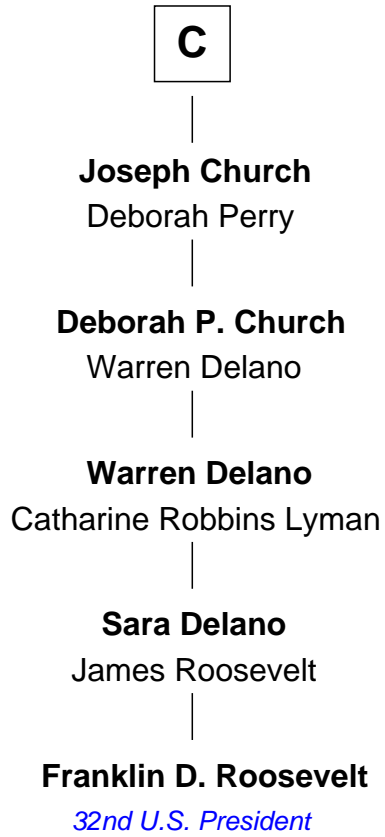

FamousKin.com
Relationship Chart of
Franklin D. Roosevelt
32nd U.S. President

17th cousin 4 times removed of
Meriwether Lewis
Lewis and Clark Expedition

Sir William de Beauchamp
 Isabel Mauduit

William de Beauchamp
 Maud FitzJohn

Isabella de Beauchamp
 Sir Patrick de Chaworth

Maud de Chaworth
 Henry Plantagenet

Eleanor Plantagenet
 Richard Fitzalan

Sir Richard Fitzalan
 Elizabeth de Bohun

Elizabeth Fitzalan
 Sir Robert Goushill

Elizabeth Goushill
 Sir Robert Wingfield

A

William de Beauchamp
 Maud FitzJohn

Guy de Beauchamp
 Alice de Toeni

Sir Thomas de Beauchamp
 Katherine de Mortimer

Maud de Beauchamp
 Sir Roger de Clifford

Katherine de Clifford
 Sir Ralph de Greystoke

Maud de Greystoke
 Eudo de Welles

Sir Lionel de Welles
 Joan de Waterton

B

FamousKin.com