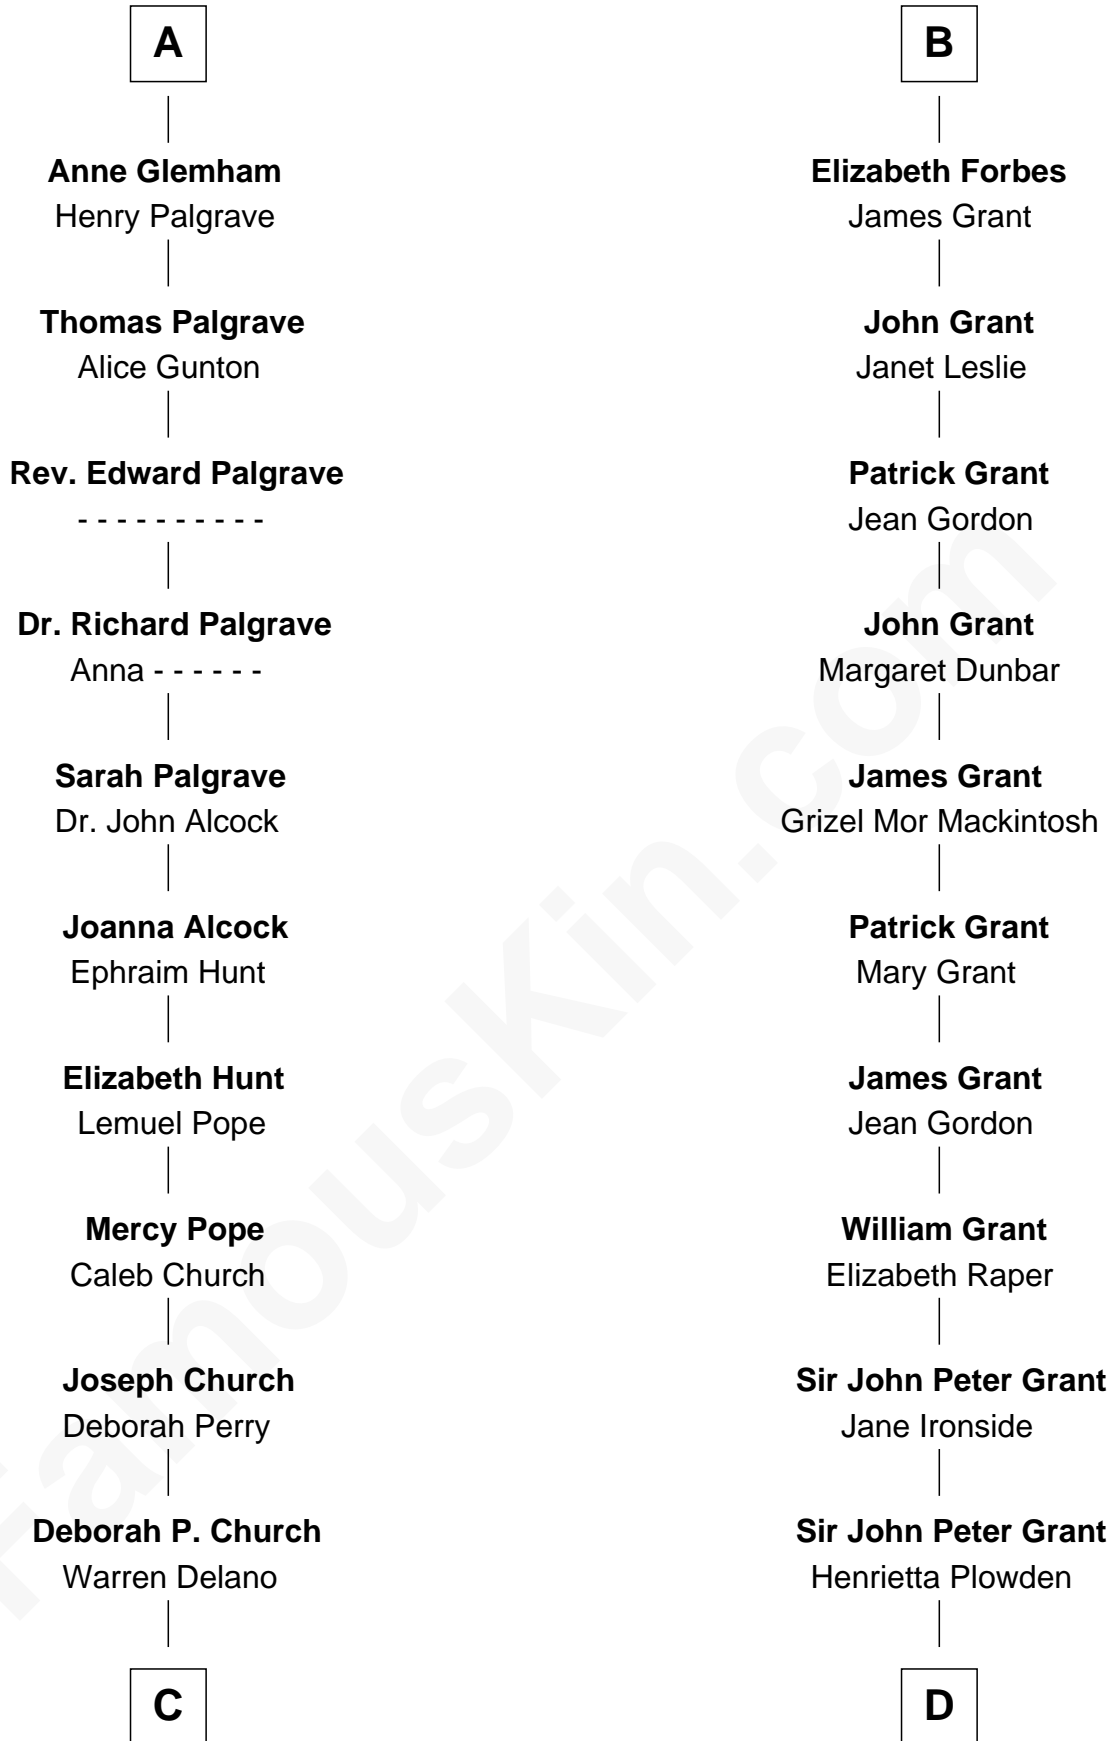

FamousKin.com
Relationship Chart of
Franklin D. Roosevelt
32nd U.S. President

18th cousin 1 time removed of

Lytton Strachey
Author and Co-Founder of Bloomsbury Group

Edmund Plantagenet
 Blanche of Artois

C

Warren Delano
Catharine Robbins Lyman

Sara Delano
James Roosevelt

Franklin D. Roosevelt
32nd U.S. President

D

Jane Maria Grant
Sir Richard Strachey

Lytton Strachey
British Author

FamousKin.com