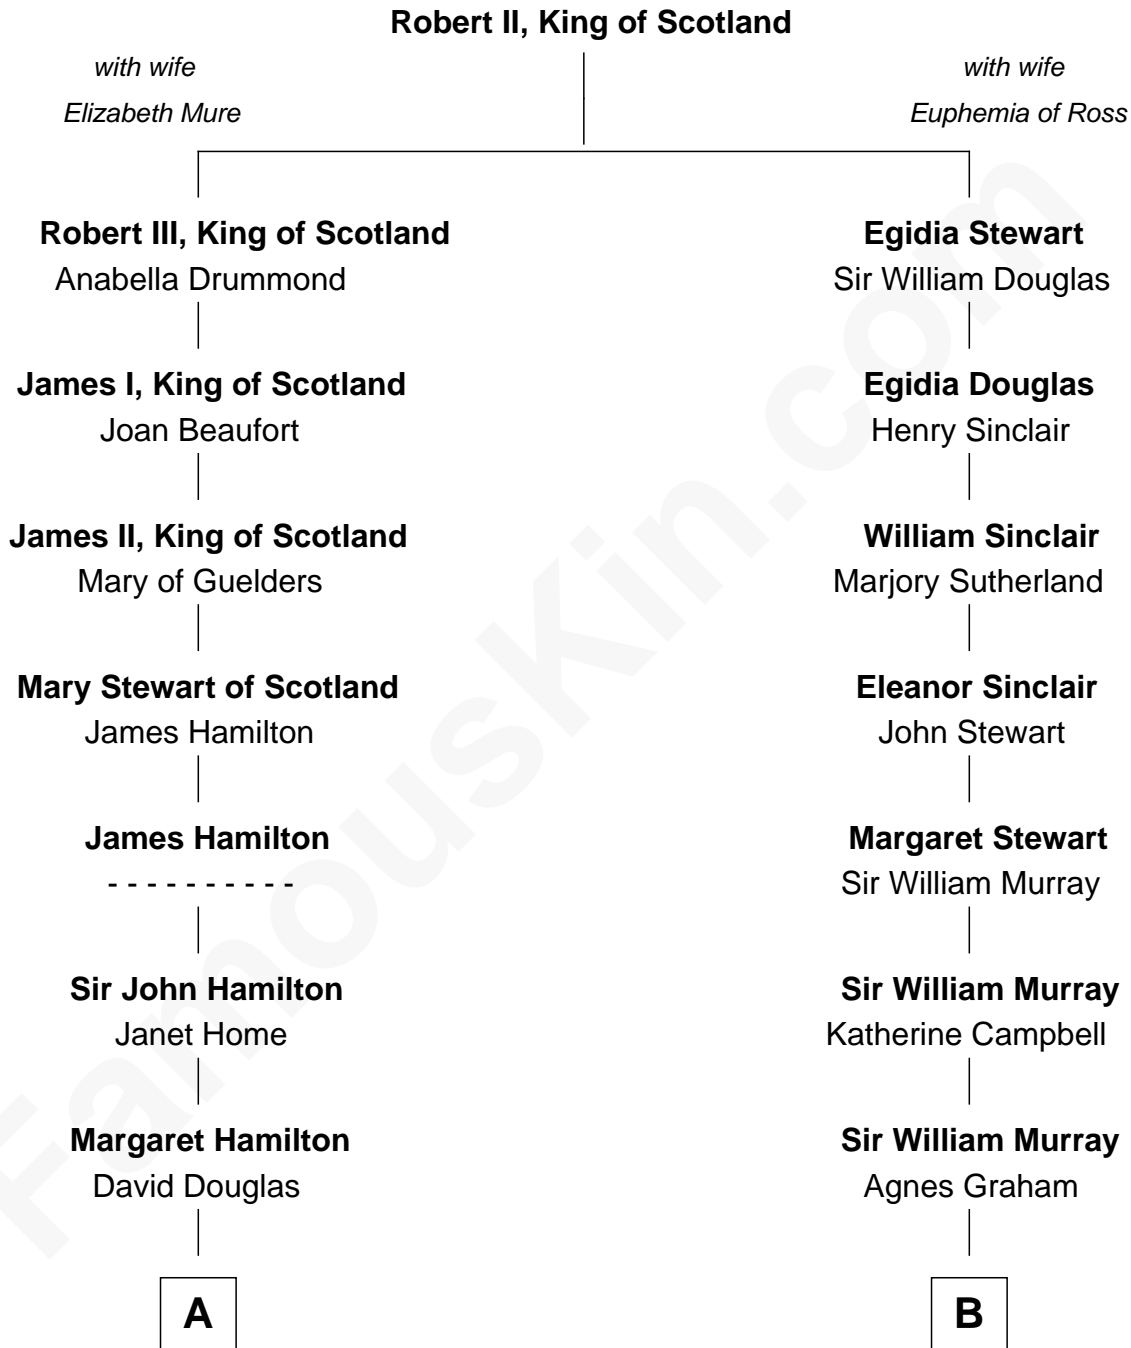

FamousKin.com
Relationship Chart of
Franklin D. Roosevelt
32nd U.S. President

17th cousin 2 times removed of

Lytton Strachey
Author and Co-Founder of Bloomsbury Group

C

—
Catharine Robbins Lyman

Warren Delano

—
Sara Delano

James Roosevelt

—
Franklin D. Roosevelt

32nd U.S. President

FamousKin.com