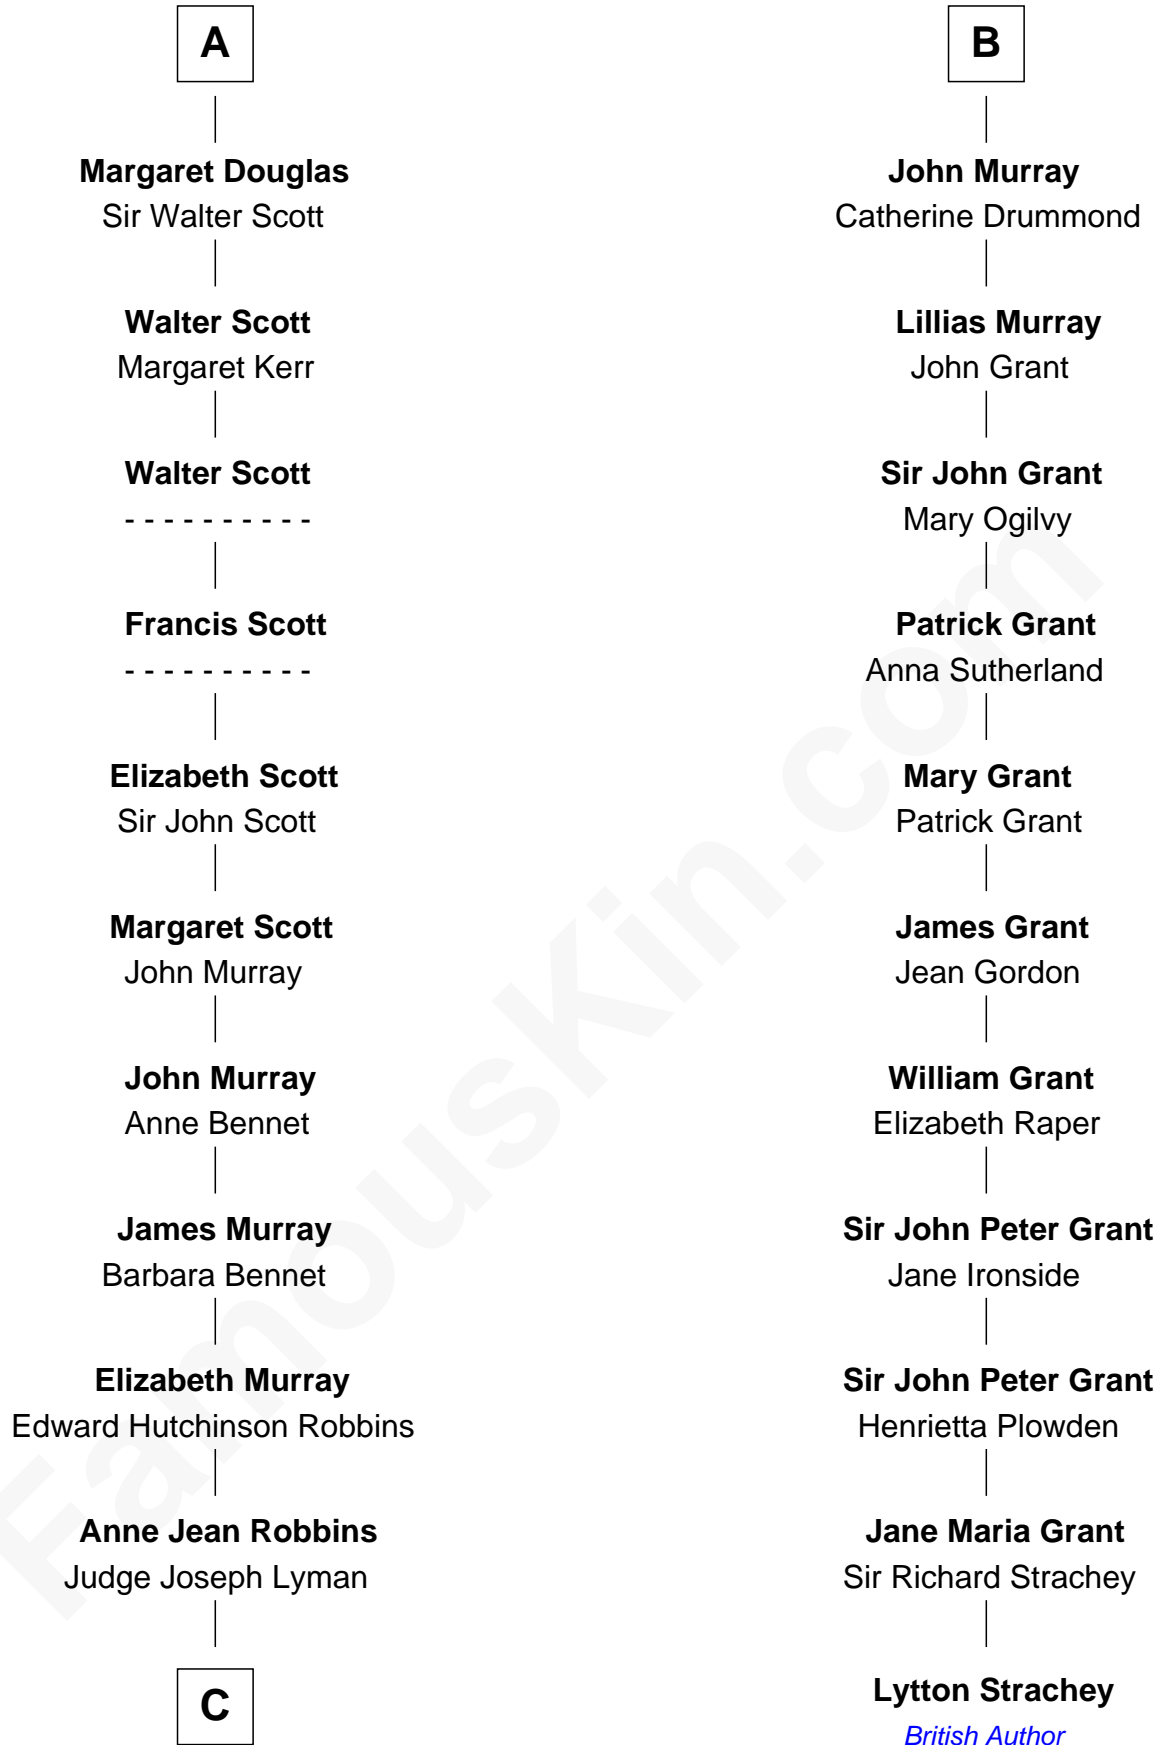

FamousKin.com
Relationship Chart of
Franklin D. Roosevelt
32nd U.S. President

17th cousin 2 times removed of

Lytton Strachey
Author and Co-Founder of Bloomsbury Group

C

—
Catharine Robbins Lyman

Warren Delano

—
Sara Delano

James Roosevelt

—
Franklin D. Roosevelt

32nd U.S. President

FamousKin.com