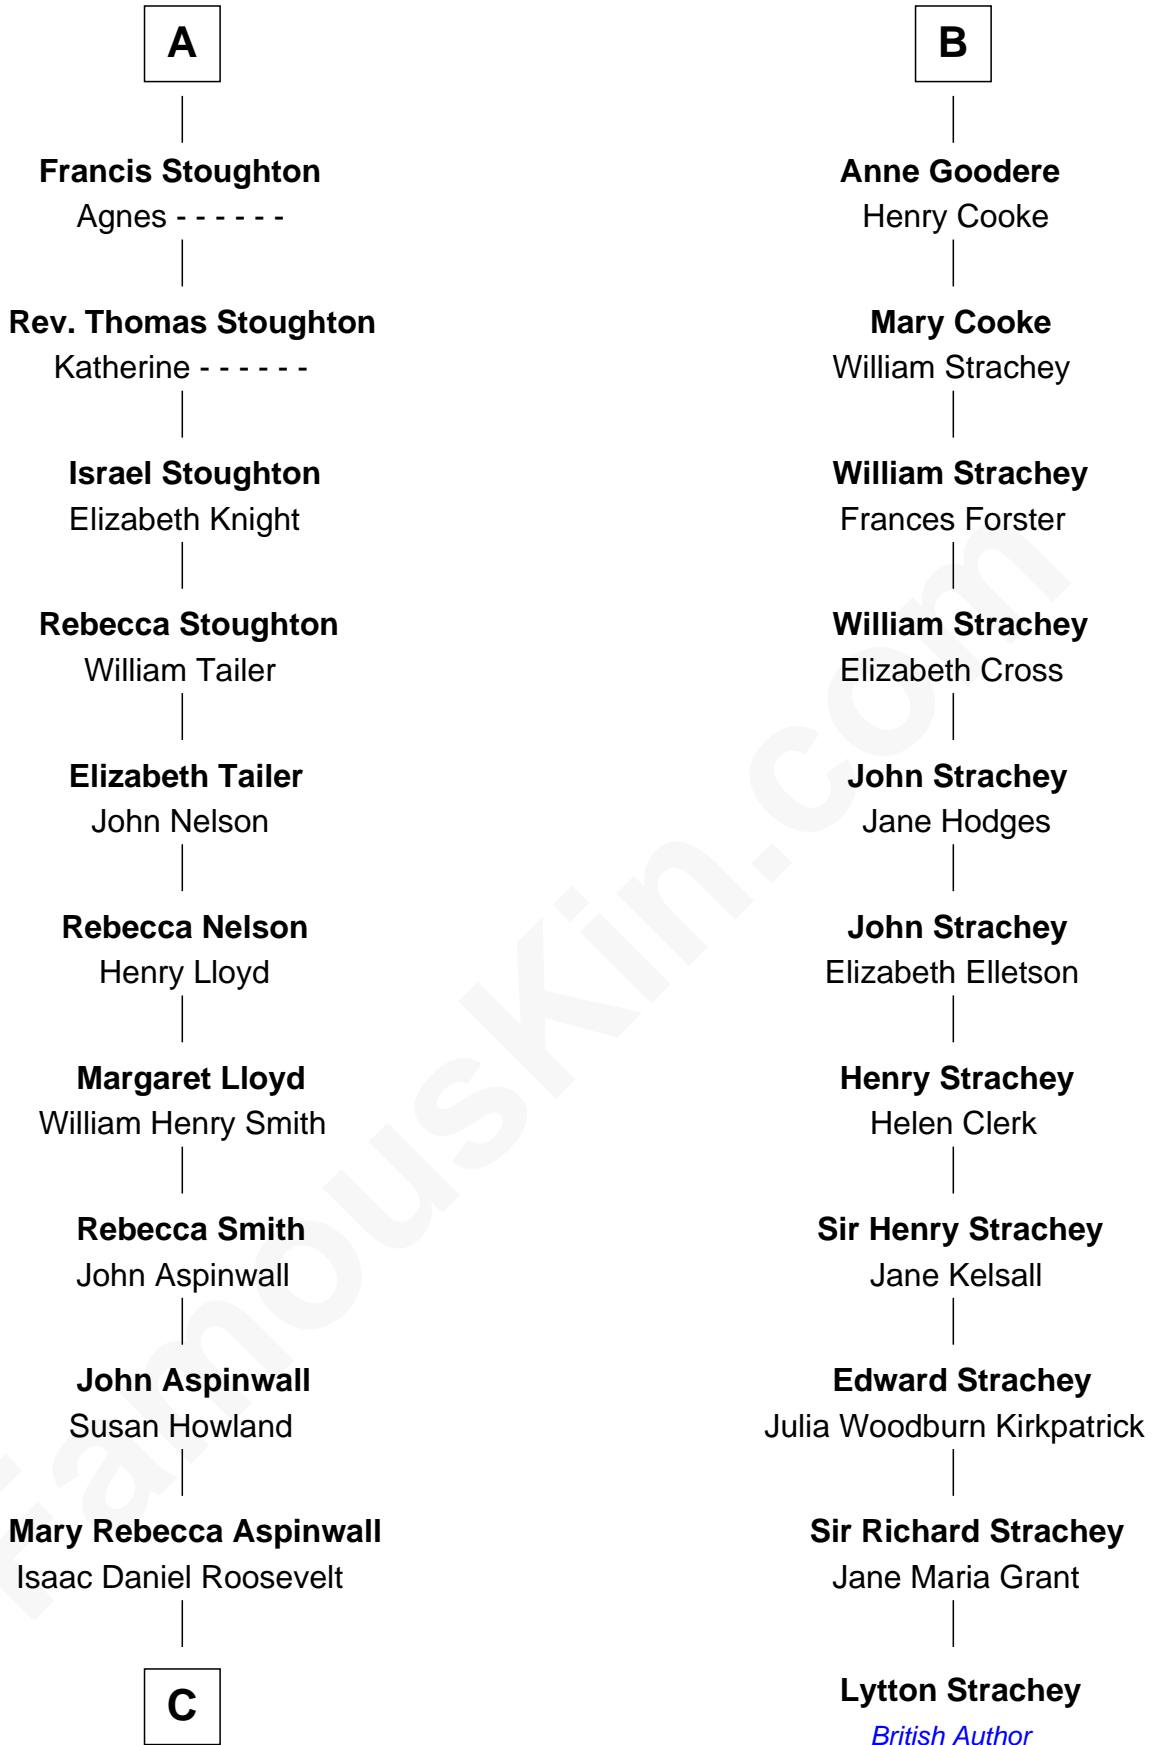

**FamousKin.com**  
**Relationship Chart of**  
**Franklin D. Roosevelt**  
*32nd U.S. President*

17th cousin 1 time removed of

**Lytton Strachey**  
*Author and Co-Founder of Bloomsbury Group*

**Sir Roger Lewknor**  
 Katherine Bardolf

**C**

James Roosevelt

Sara Delano

Franklin D. Roosevelt

*32nd U.S. President*

FamousKin.com