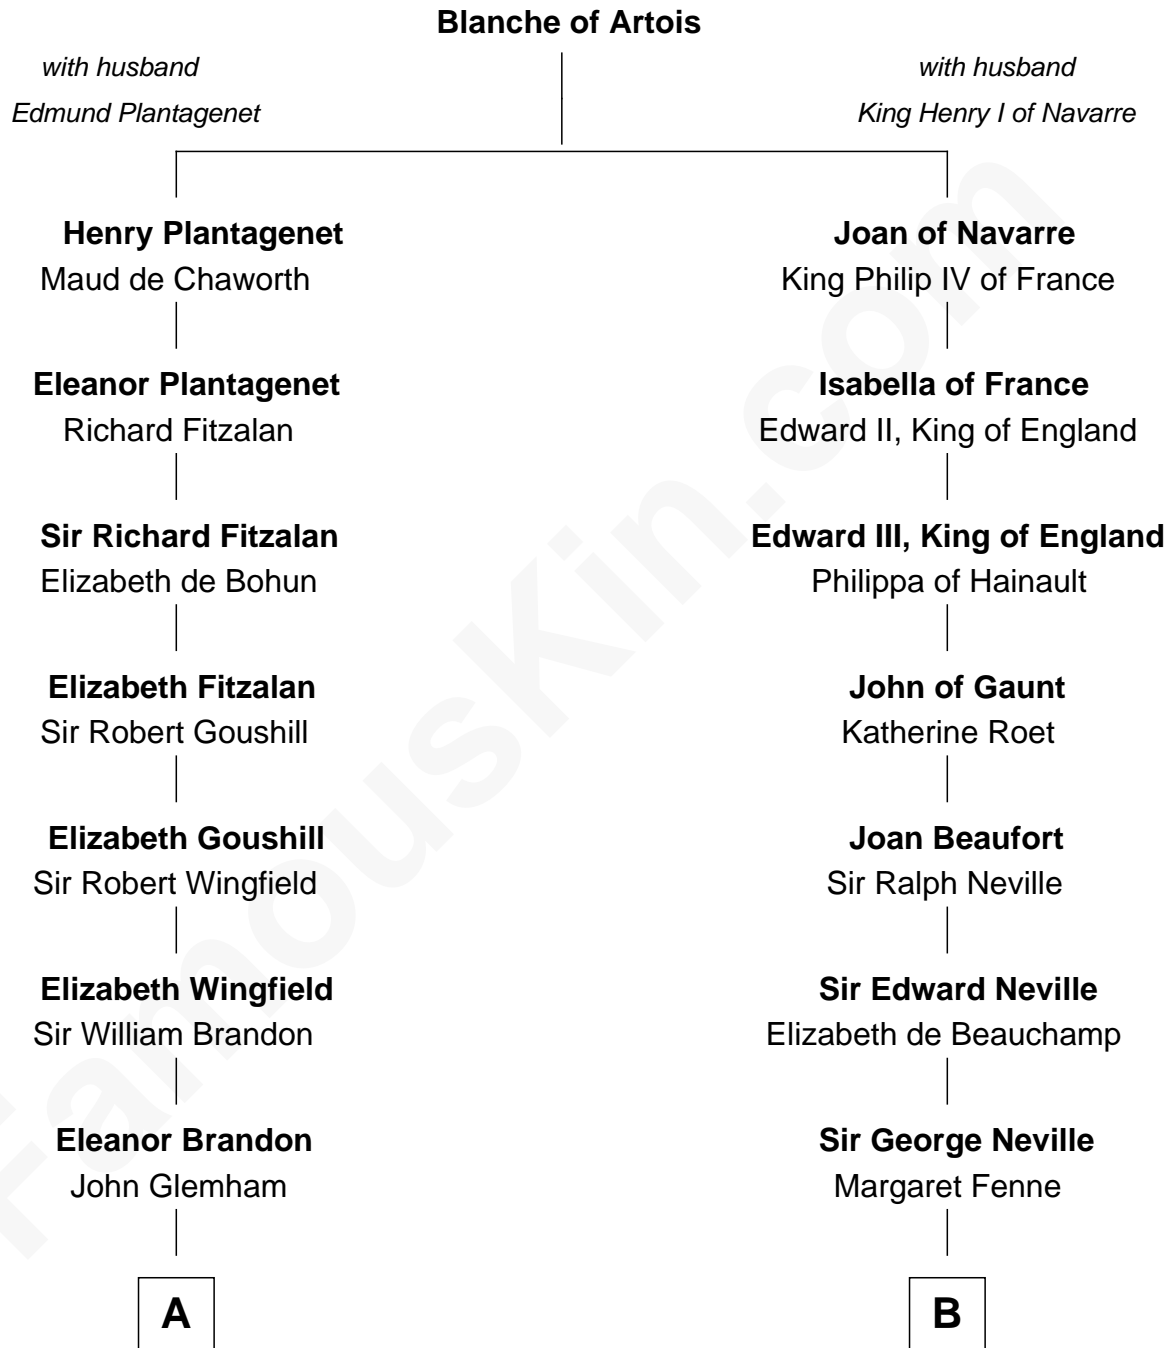

**FamousKin.com**  
**Relationship Chart of**  
**Franklin D. Roosevelt**  
*32nd U.S. President*

18th cousin 1 time removed of

**Lytton Strachey**  
*Author and Co-Founder of Bloomsbury Group*

**C**

**Warren Delano**  
Catharine Robbins Lyman

**Sara Delano**  
James Roosevelt

**Franklin D. Roosevelt**  
*32nd U.S. President*

**D**

**Sir Richard Strachey**  
Jane Maria Grant

**Lytton Strachey**  
*British Author*

FamousKin.com