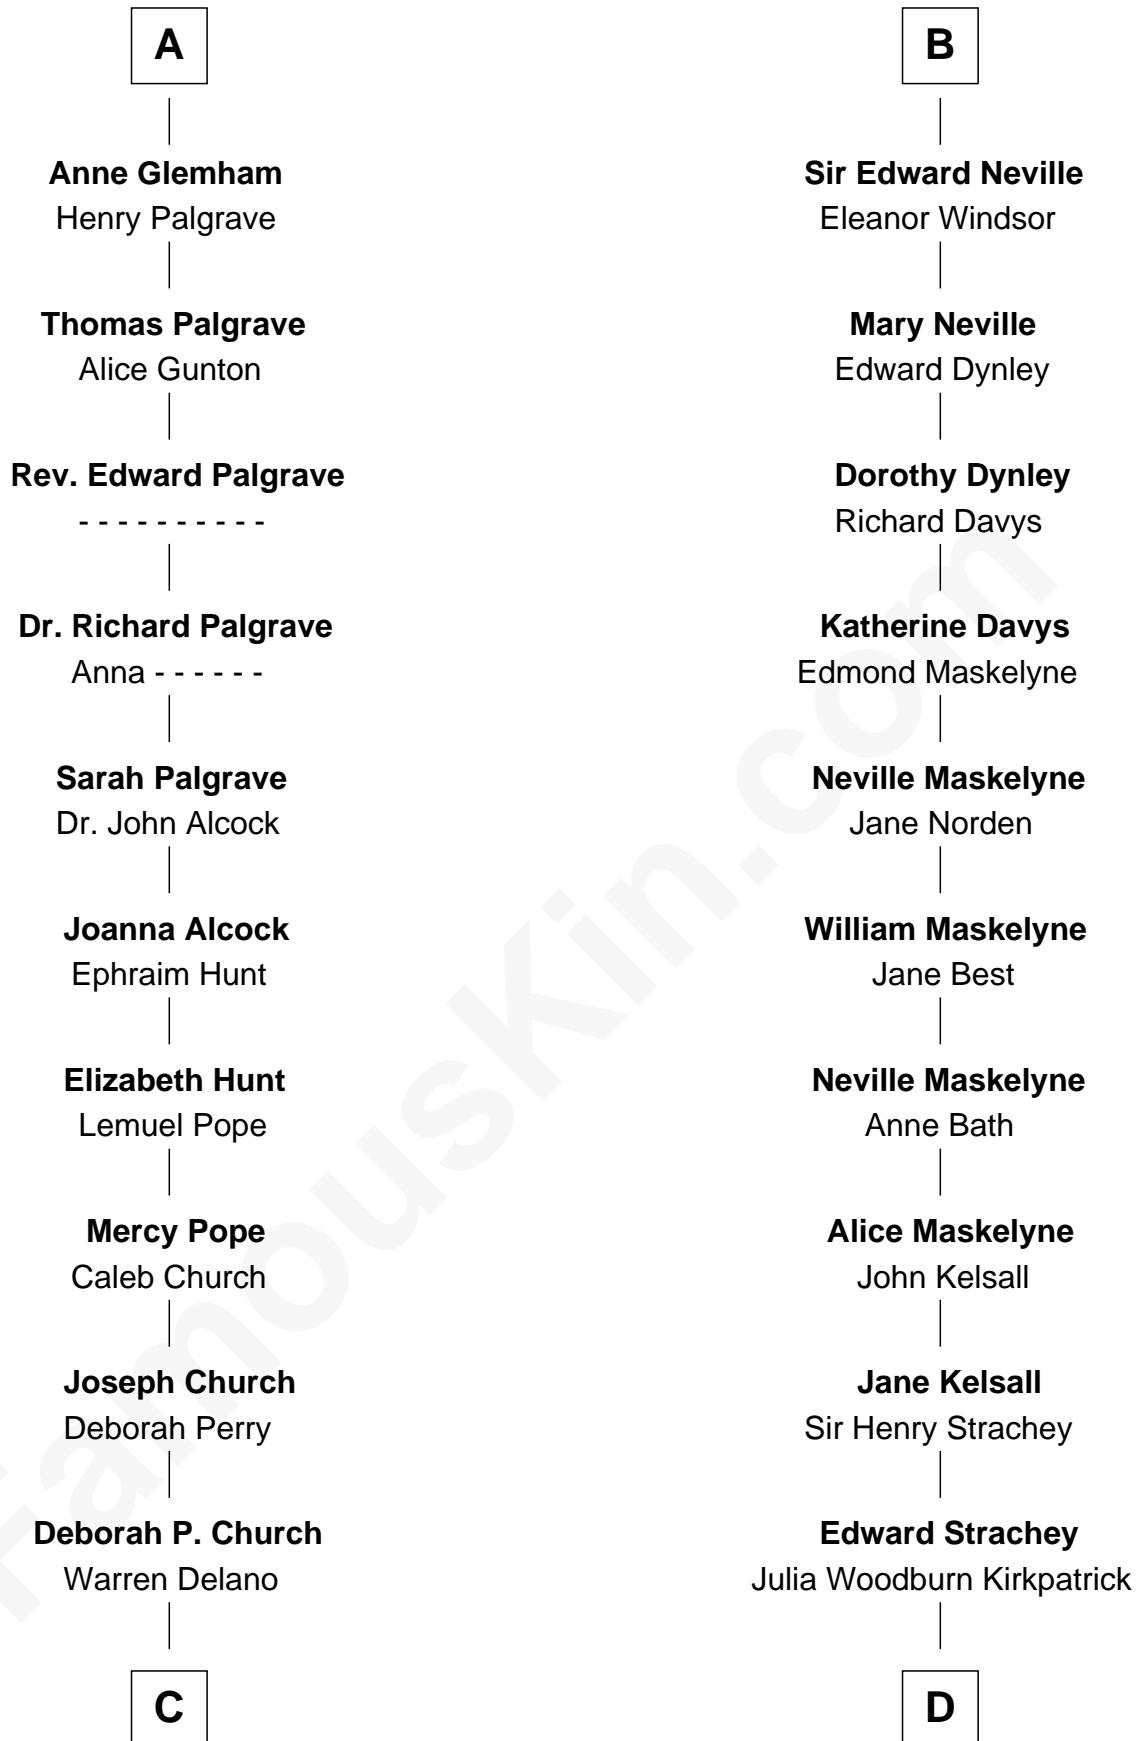

**FamousKin.com**  
**Relationship Chart of**  
**Franklin D. Roosevelt**  
*32nd U.S. President*

18th cousin 1 time removed of

**Lytton Strachey**  
*Author and Co-Founder of Bloomsbury Group*

**C**

**Warren Delano**  
Catharine Robbins Lyman

**Sara Delano**  
James Roosevelt

**Franklin D. Roosevelt**  
*32nd U.S. President*

**D**

**Sir Richard Strachey**  
Jane Maria Grant

**Lytton Strachey**  
*British Author*

FamousKin.com