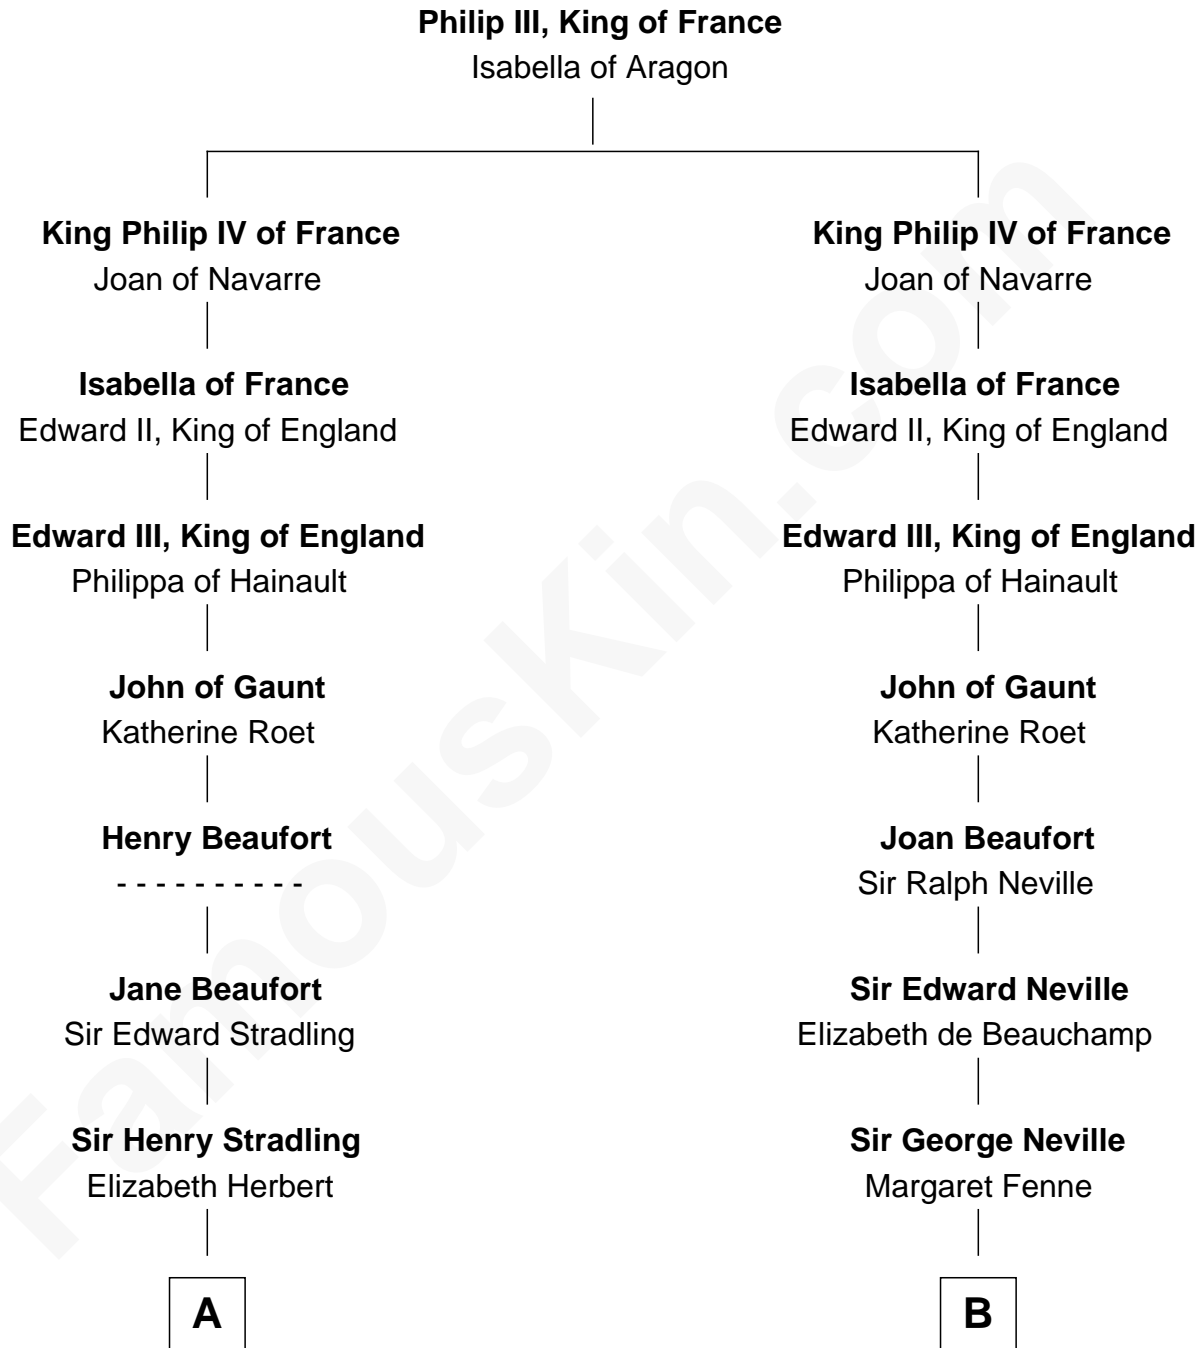

FamousKin.com
Relationship Chart of
Franklin D. Roosevelt
32nd U.S. President

18th cousin 3 times removed of

Lytton Strachey
Author and Co-Founder of Bloomsbury Group

C

Rebecca Smith

John Aspinwall

John Aspinwall

Susan Howland

Mary Rebecca Aspinwall

Isaac Daniel Roosevelt

James Roosevelt

Sara Delano

Franklin D. Roosevelt

32nd U.S. President

D