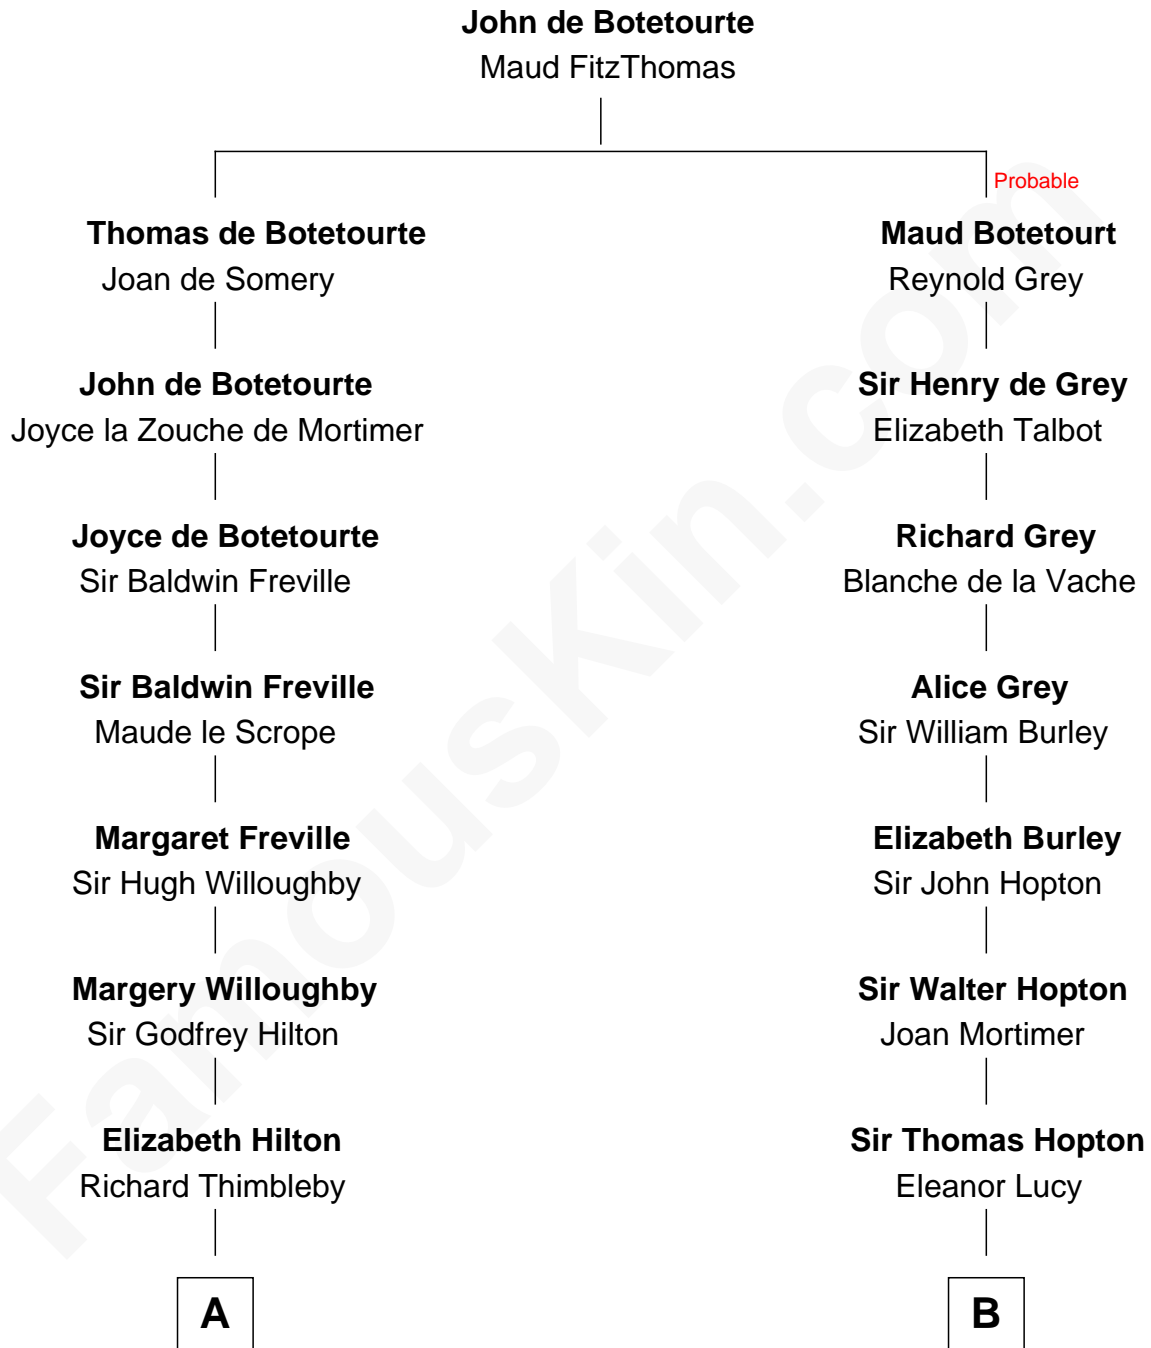

FamousKin.com
Relationship Chart of
Franklin D. Roosevelt
32nd U.S. President

19th cousin 2 times removed of
Olivia De Havilland
Movie Actress

C

Catharine Robbins Lyman

Warren Delano

Sara Delano

James Roosevelt

Franklin D. Roosevelt

32nd U.S. President

D

Richard Molesworth

Catherine Cobb

John Molesworth

Louise Tomkyns

Margaret Letitia Molesworth