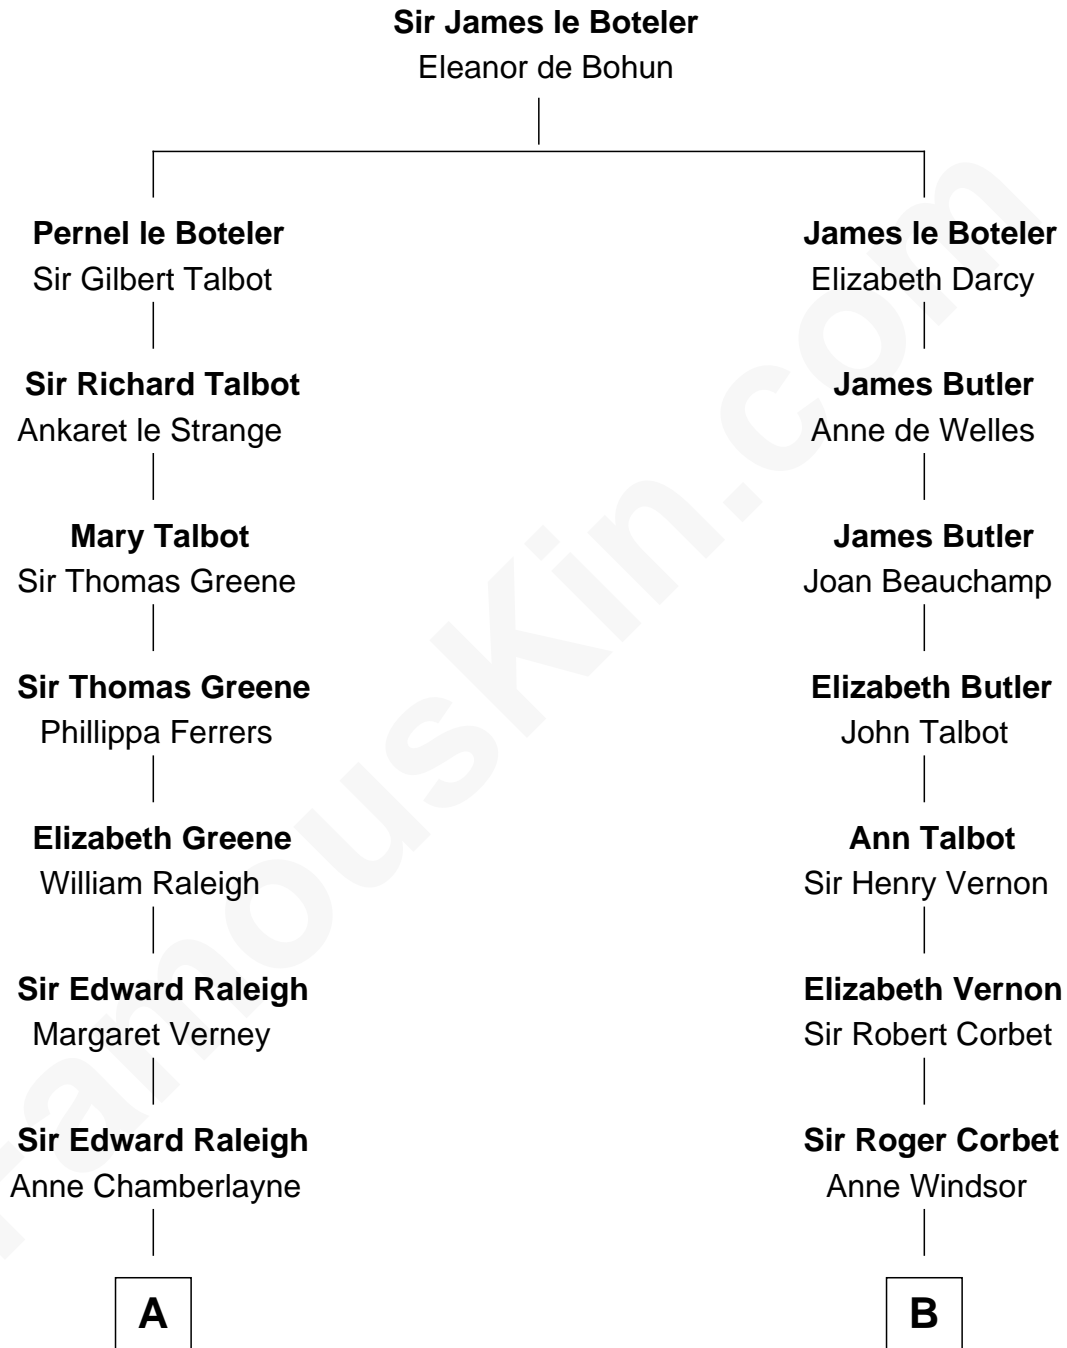

**FamousKin.com**  
**Relationship Chart of**  
**Franklin D. Roosevelt**  
*32nd U.S. President*

17th cousin 2 times removed of  
**Olivia De Havilland**  
*Movie Actress*

**C**

—  
**Catharine Robbins Lyman**

Warren Delano

—  
**Sara Delano**

James Roosevelt

—  
**Franklin D. Roosevelt**

*32nd U.S. President*

FamousKin.com