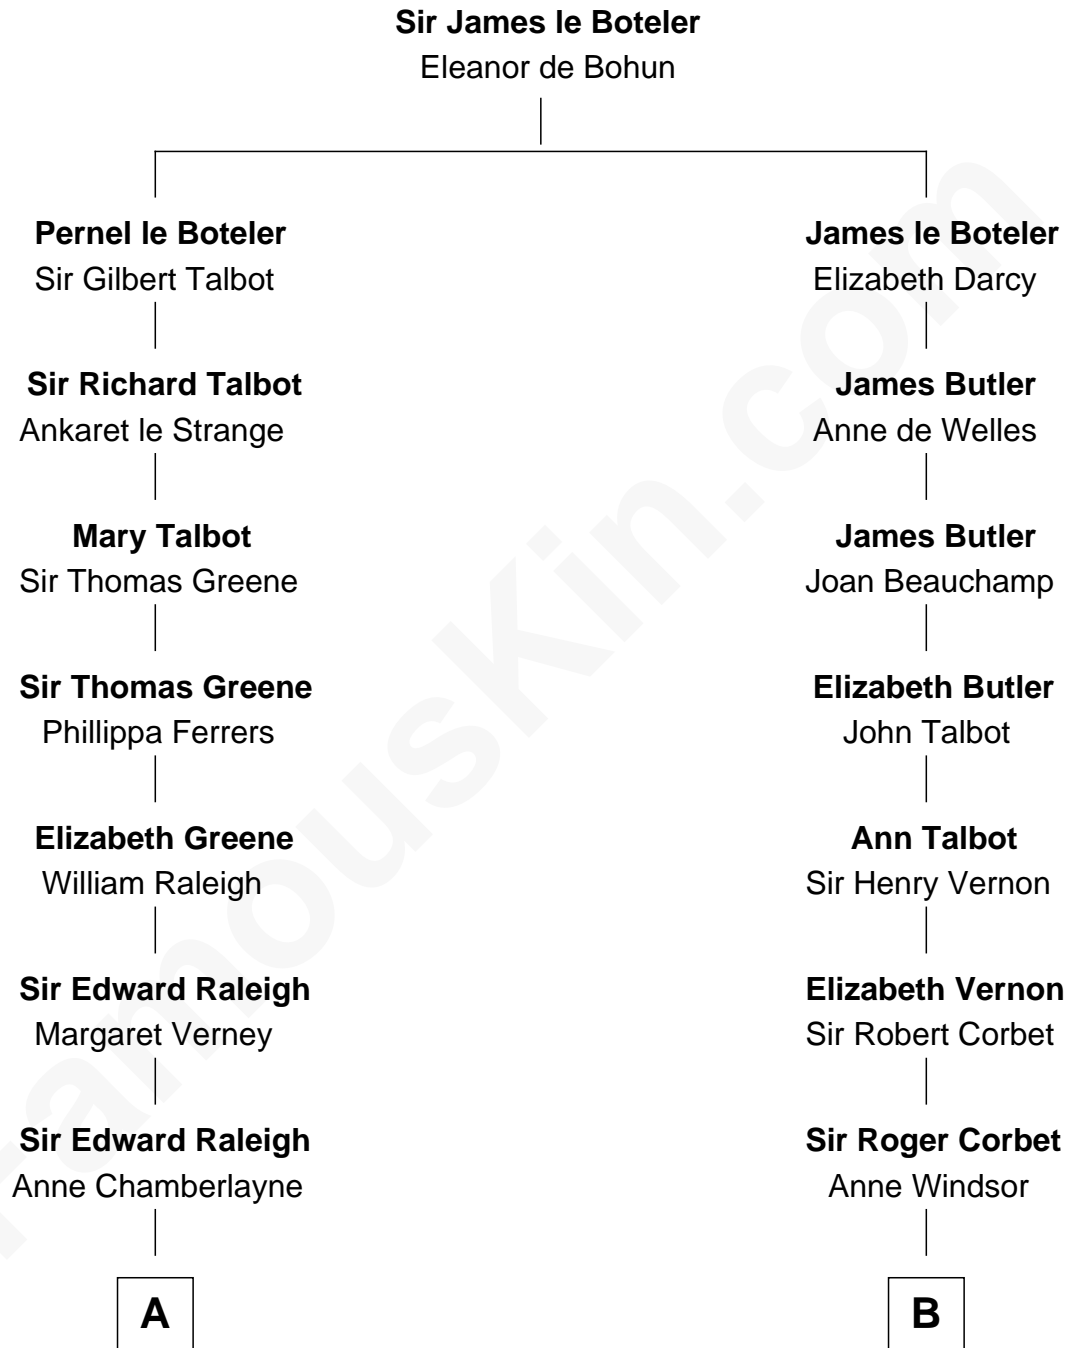

**FamousKin.com**  
**Relationship Chart of**  
**Franklin D. Roosevelt**  
*32nd U.S. President*

17th cousin 2 times removed of

**Joan Fontaine**  
*Movie Actress*

**C**

—  
**Catharine Robbins Lyman**

Warren Delano

—  
**Sara Delano**

James Roosevelt

—  
**Franklin D. Roosevelt**

*32nd U.S. President*

FamousKin.com