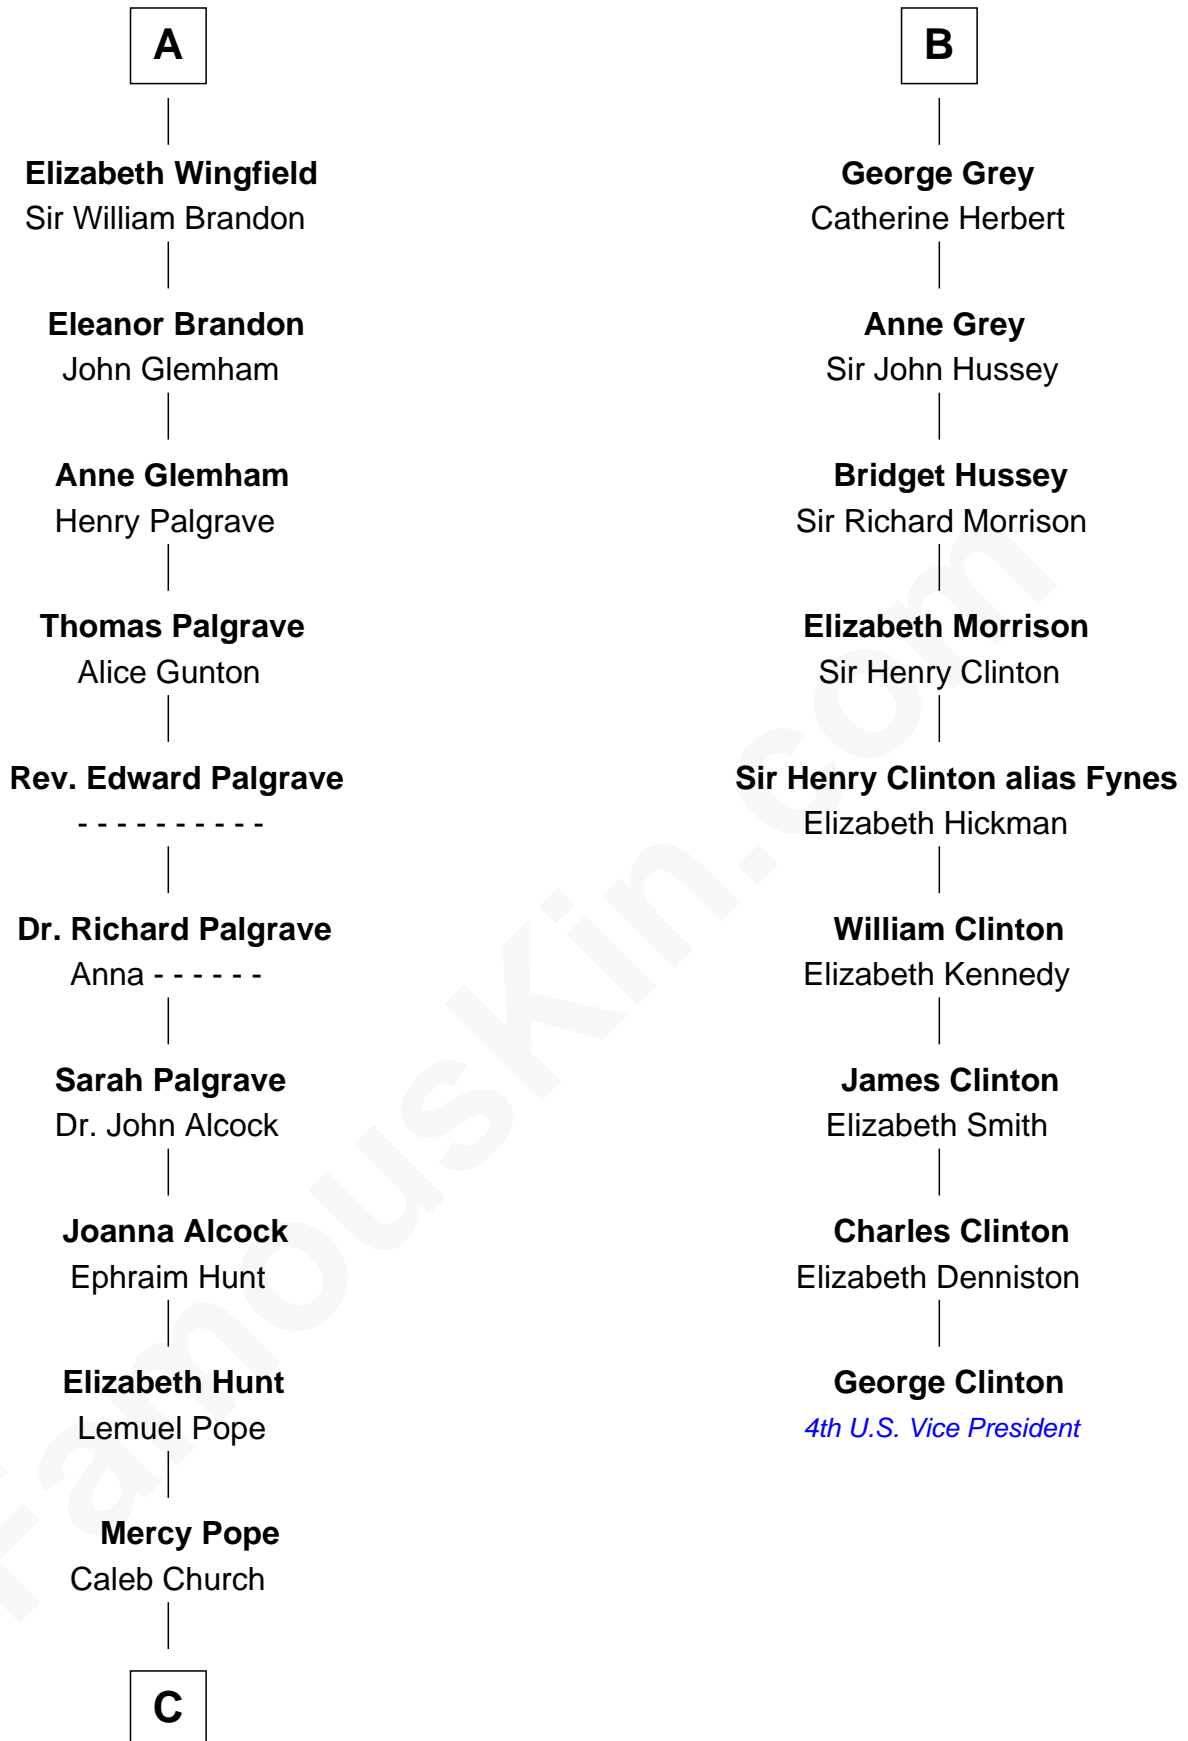

FamousKin.com
Relationship Chart of
Franklin D. Roosevelt
32nd U.S. President

15th cousin 6 times removed of
George Clinton
4th U.S. Vice President

Sir Humphrey de Bohun
Maud of Eu

Sir Humphrey de Bohun
Eleanor de Braiose

Humphrey de Bohun
Maud de Fiennes

Humphrey de Bohun
Elizabeth Plantagenet

Sir William de Bohun
Elizabeth de Badlesmere

Elizabeth de Bohun
Sir Richard Fitzalan

Elizabeth Fitzalan
Sir Robert Goushill

Elizabeth Goushill
Sir Robert Wingfield

A

Eleanor de Bohun
Sir John de Verdun

Maud de Verdun
Sir John de Grey

Sir Roger de Grey
Elizabeth de Hastings

Sir Reynold de Grey
Eleanor le Strange

Sir Reynold Grey
Margaret de Ros

Sir John Grey
Constance de Holand

Sir Edmund Grey
Katherine Percy

B

C

Joseph Church

Deborah Perry

Deborah P. Church

Warren Delano

Warren Delano