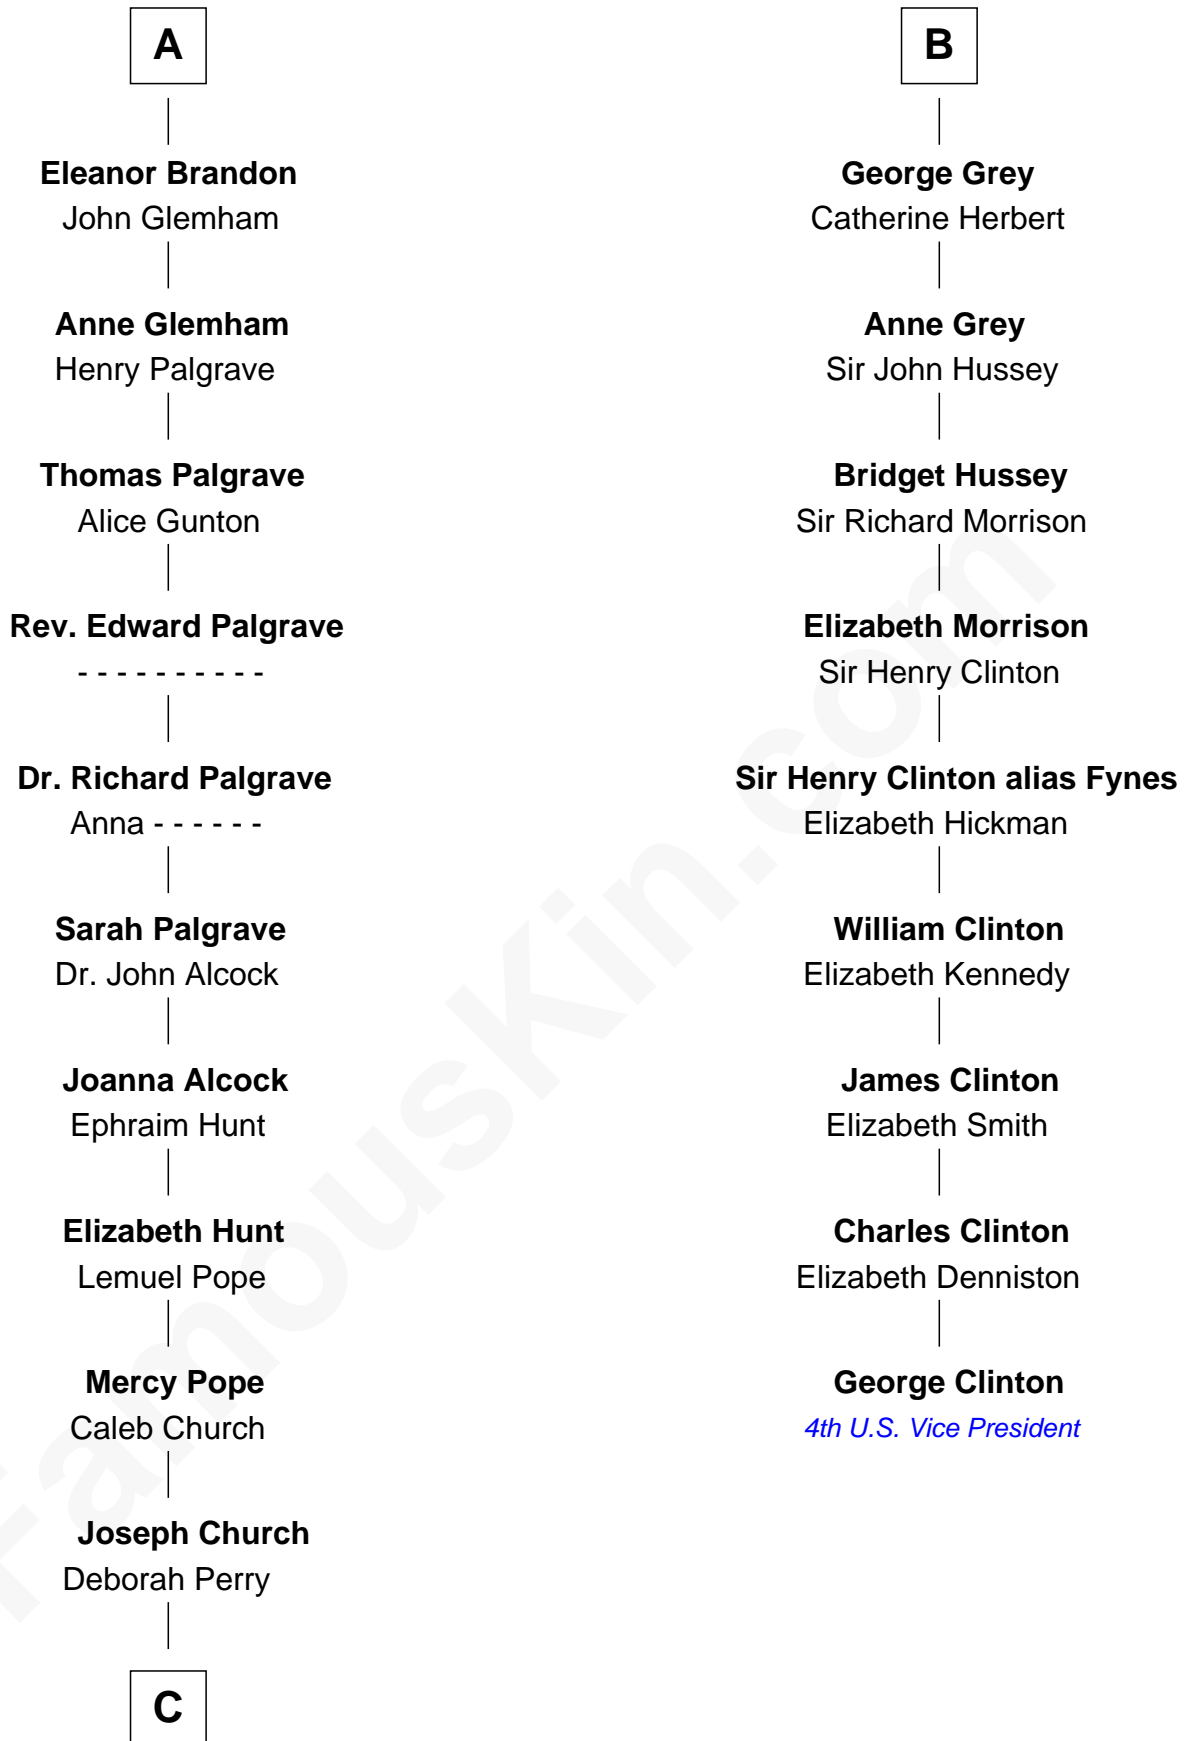

FamousKin.com
Relationship Chart of
Franklin D. Roosevelt
32nd U.S. President

15th cousin 5 times removed of
George Clinton
4th U.S. Vice President

William de Beauchamp
 Maud FitzJohn

C

—
Deborah P. Church

Warren Delano

—
Warren Delano

Catharine Robbins Lyman

—
Sara Delano

James Roosevelt

—
Franklin D. Roosevelt

32nd U.S. President

FamousKin.com