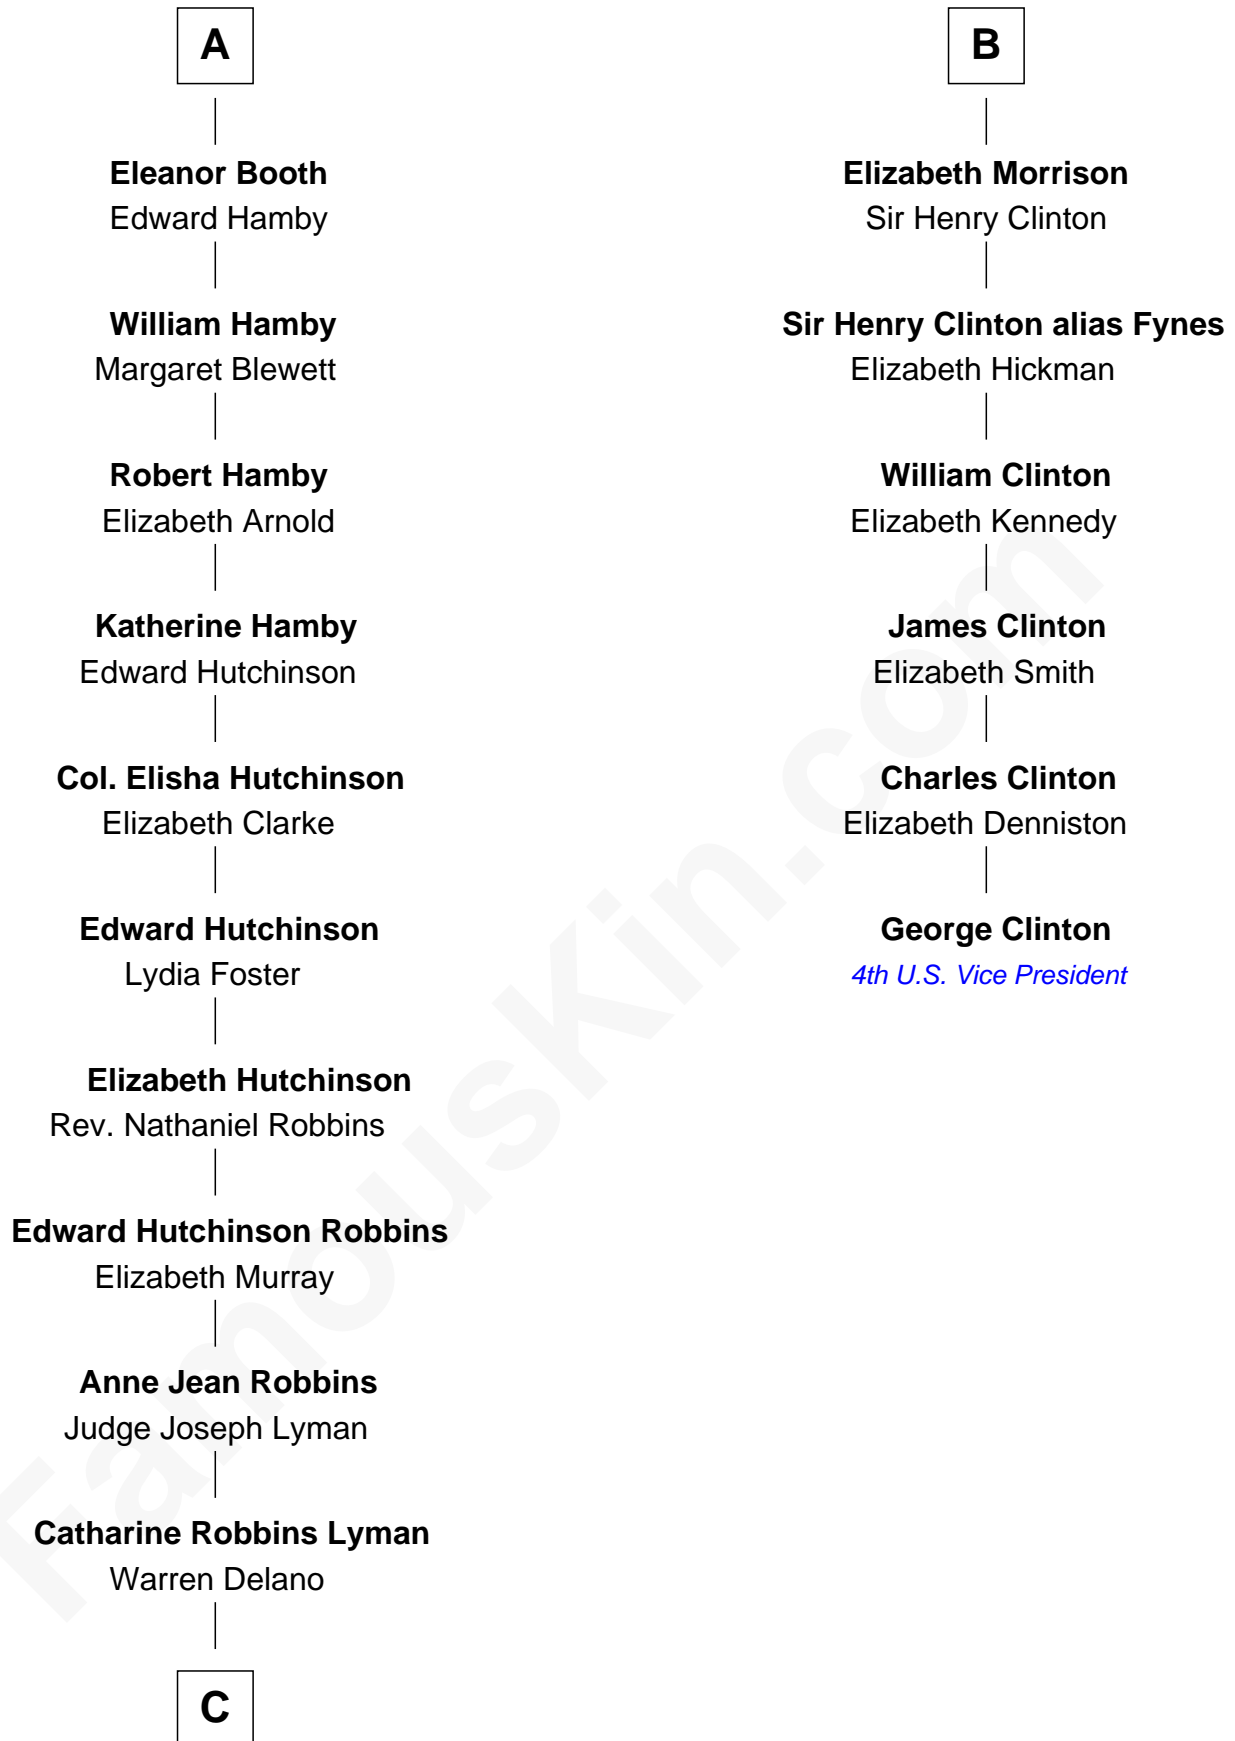

**FamousKin.com**  
**Relationship Chart of**  
**Franklin D. Roosevelt**  
*32nd U.S. President*

**12th cousin 6 times removed of**  
**George Clinton**  
*4th U.S. Vice President*

**Sir William de Ros**  
 Margery de Badlesmere

**C**

—  
**Sara Delano**  
James Roosevelt

—  
**Franklin D. Roosevelt**  
*32nd U.S. President*

FamousKin.com