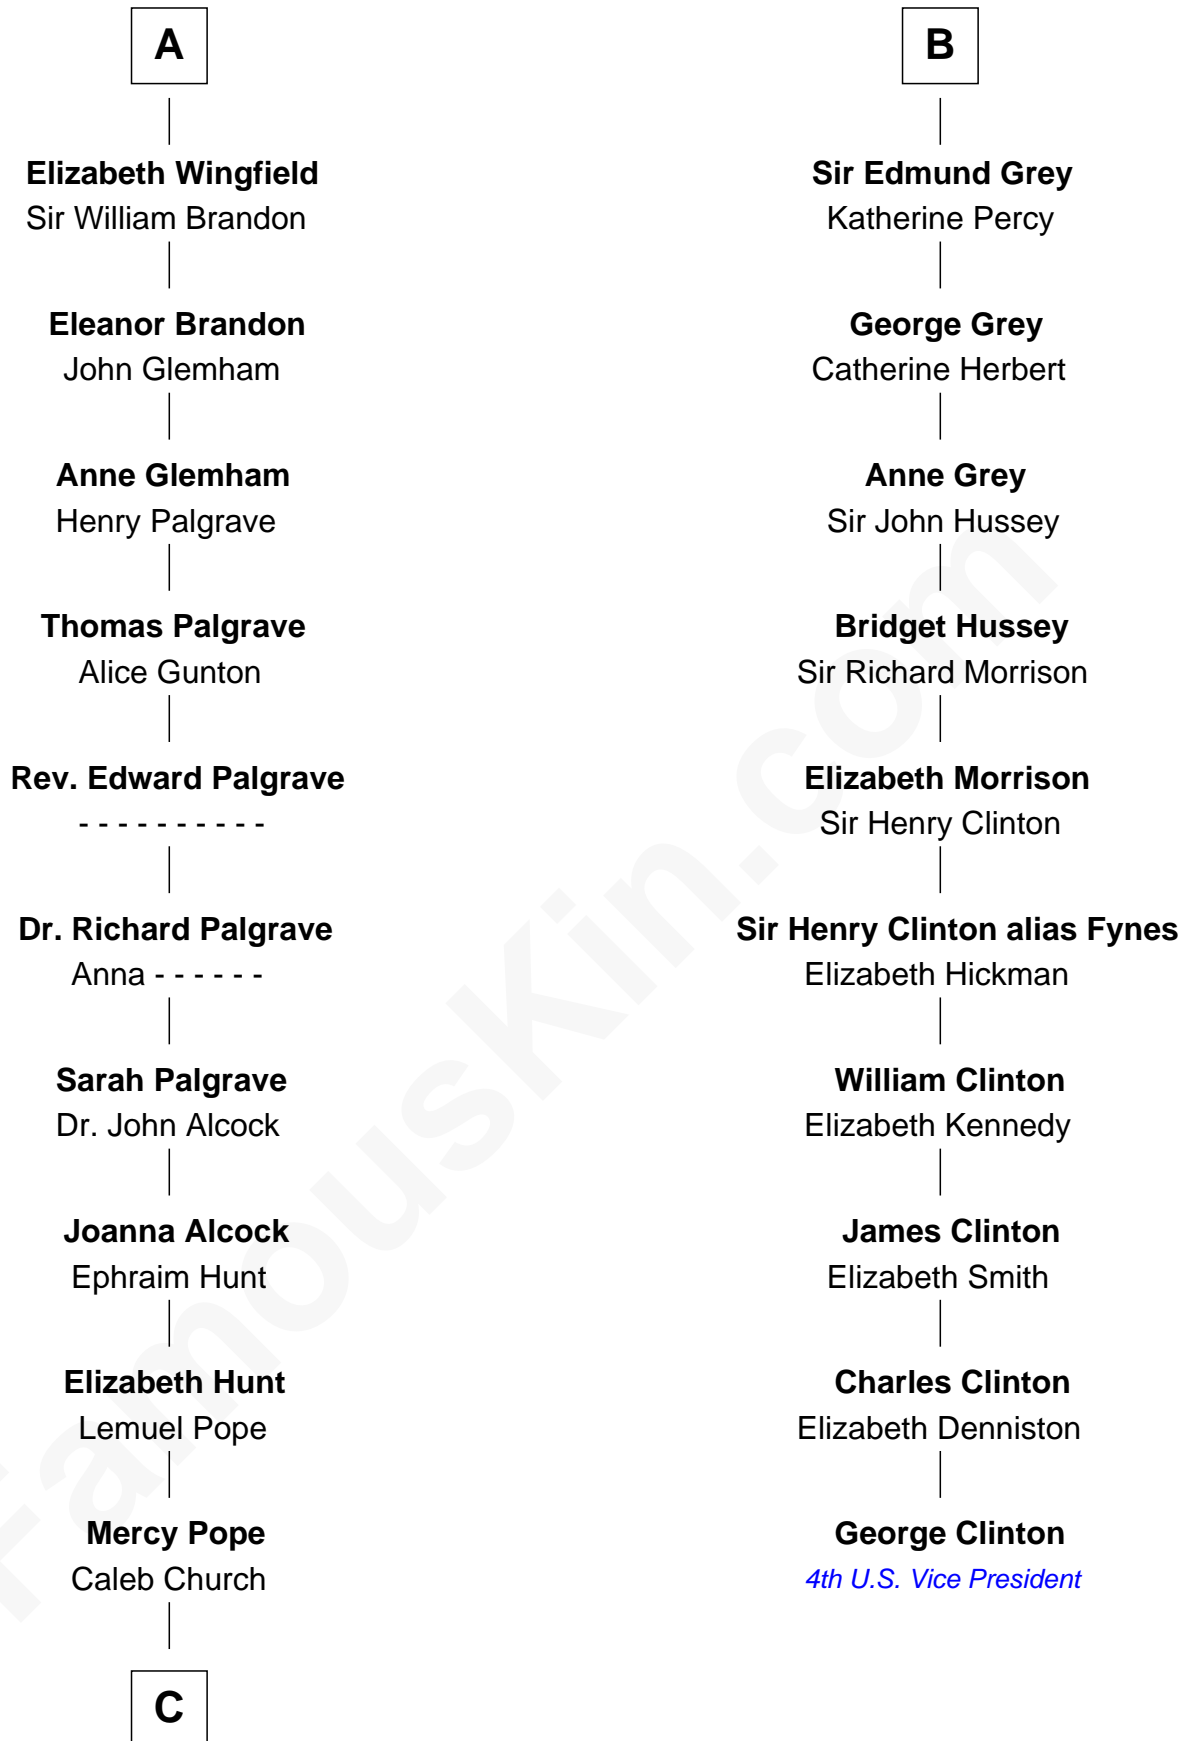

FamousKin.com
Relationship Chart of
Franklin D. Roosevelt
32nd U.S. President

16th cousin 5 times removed of
George Clinton
4th U.S. Vice President

Sir Gerald de Prendergast

C

Joseph Church

Deborah Perry

Deborah P. Church

Warren Delano

Warren Delano

Catharine Robbins Lyman

Sara Delano

James Roosevelt

Franklin D. Roosevelt

32nd U.S. President