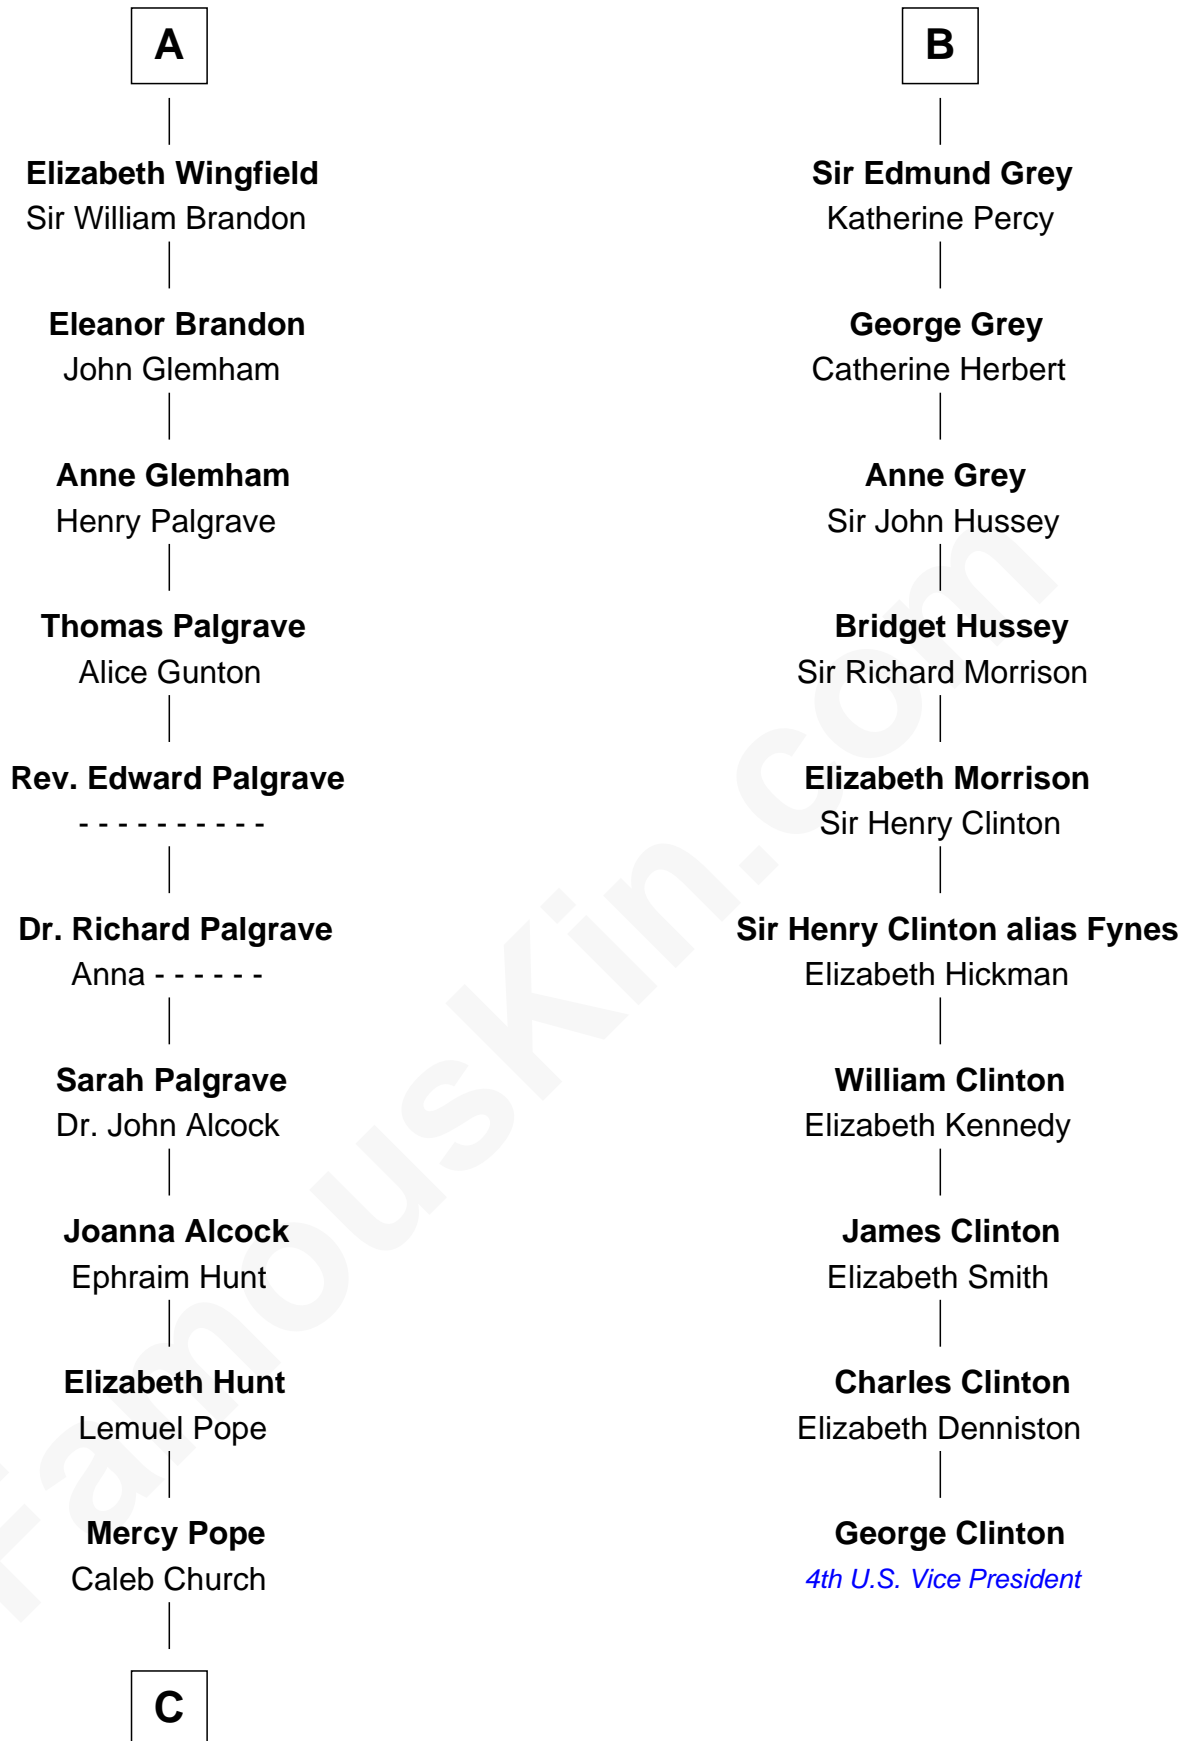

FamousKin.com
Relationship Chart of
Franklin D. Roosevelt
32nd U.S. President

16th cousin 5 times removed of
George Clinton
4th U.S. Vice President

C

Joseph Church

Deborah Perry

Deborah P. Church

Warren Delano

Warren Delano

Catharine Robbins Lyman

Sara Delano

James Roosevelt

Franklin D. Roosevelt

32nd U.S. President

FamousKin.com