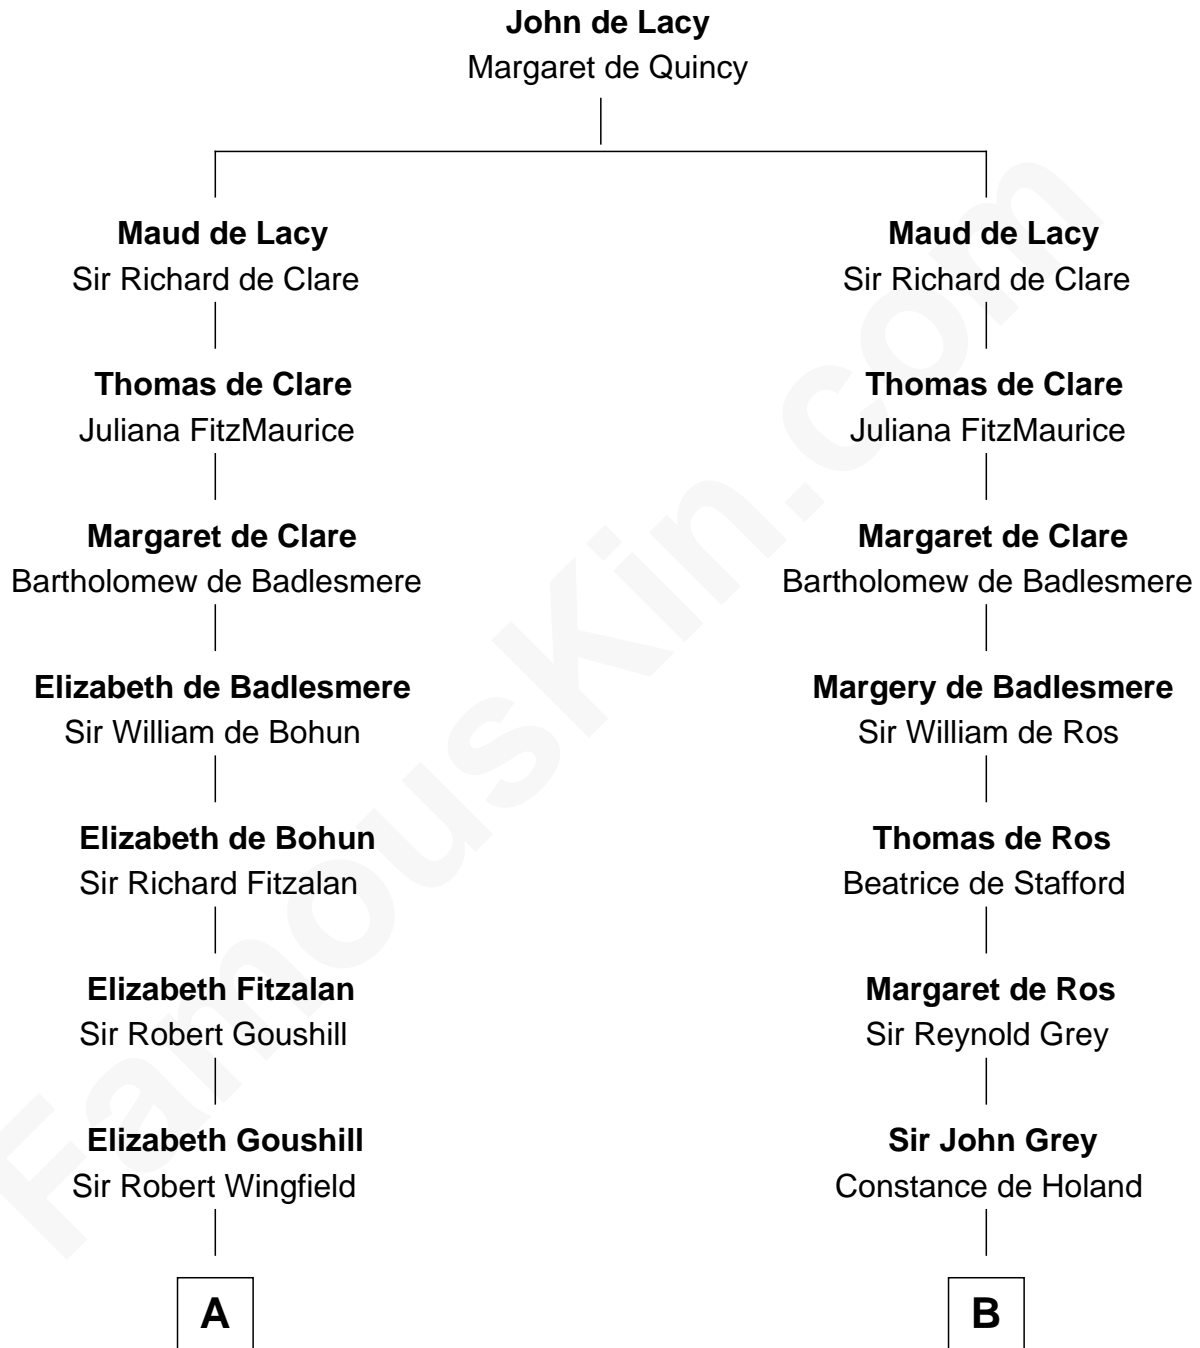

FamousKin.com
Relationship Chart of
Franklin D. Roosevelt
32nd U.S. President

16th cousin 5 times removed of
George Clinton
4th U.S. Vice President

C

Joseph Church

Deborah Perry

Deborah P. Church

Warren Delano

Warren Delano

Catharine Robbins Lyman

Sara Delano

James Roosevelt

Franklin D. Roosevelt

32nd U.S. President

FamousKin.com