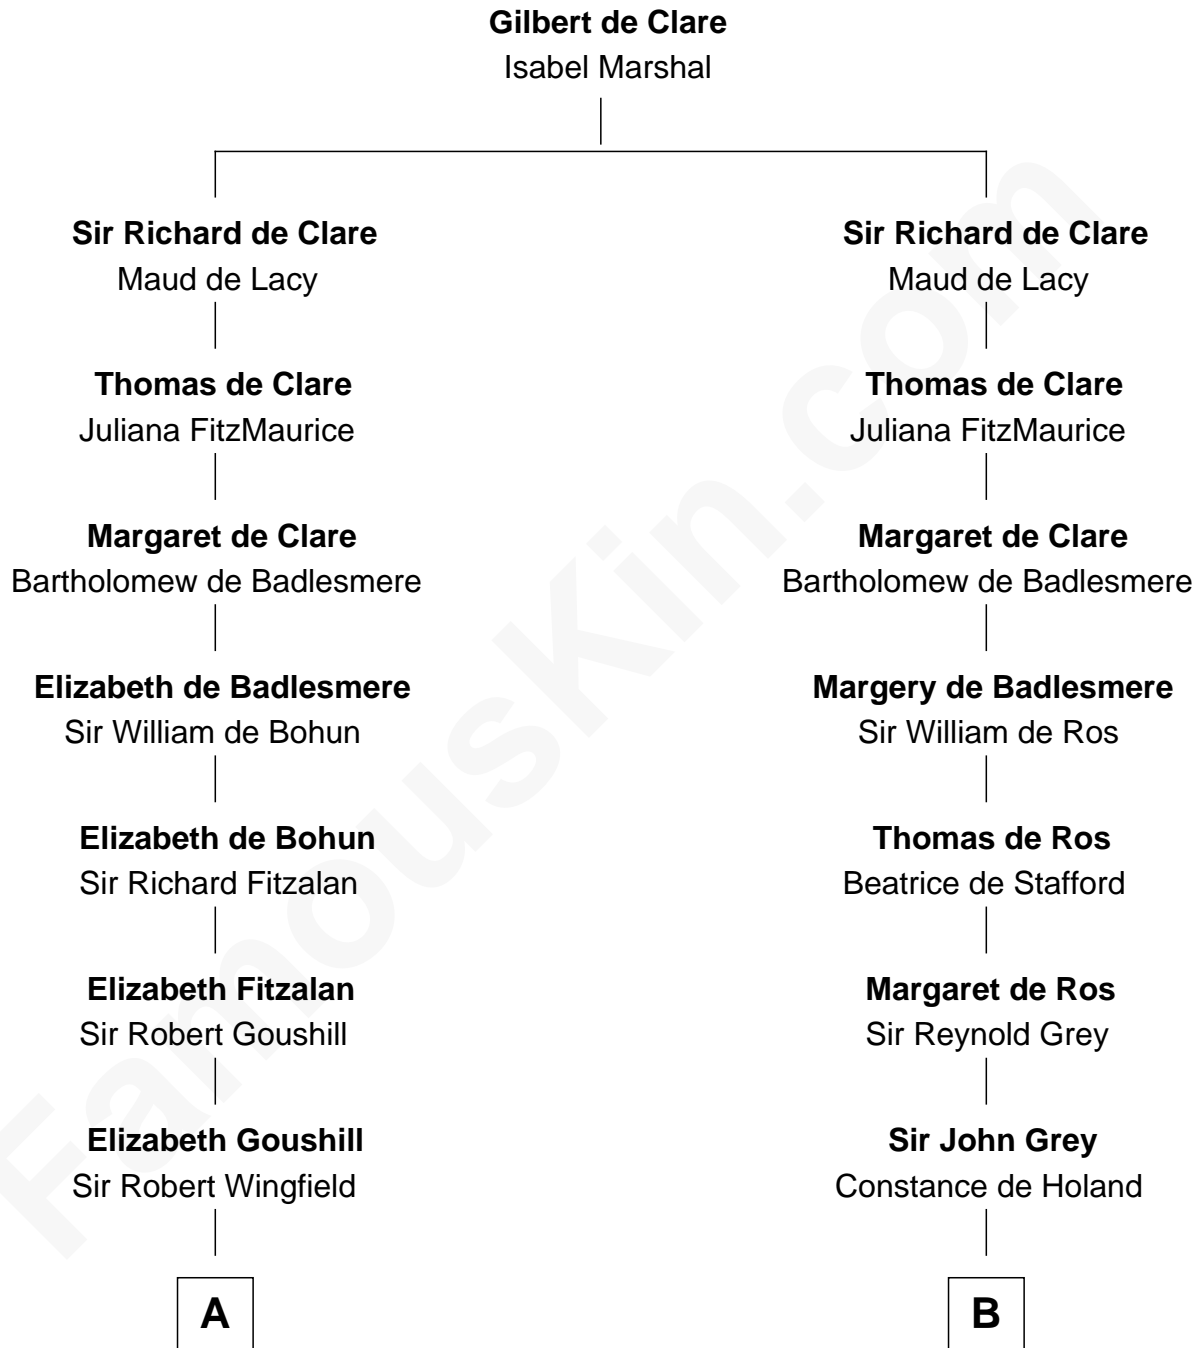

**FamousKin.com**  
**Relationship Chart of**  
**Franklin D. Roosevelt**  
*32nd U.S. President*

**16th cousin 5 times removed of**  
**George Clinton**  
*4th U.S. Vice President*

**C**

—  
**Joseph Church**

Deborah Perry

—  
**Deborah P. Church**

Warren Delano

—  
**Warren Delano**

Catharine Robbins Lyman

—  
**Sara Delano**

James Roosevelt

—  
**Franklin D. Roosevelt**

*32nd U.S. President*