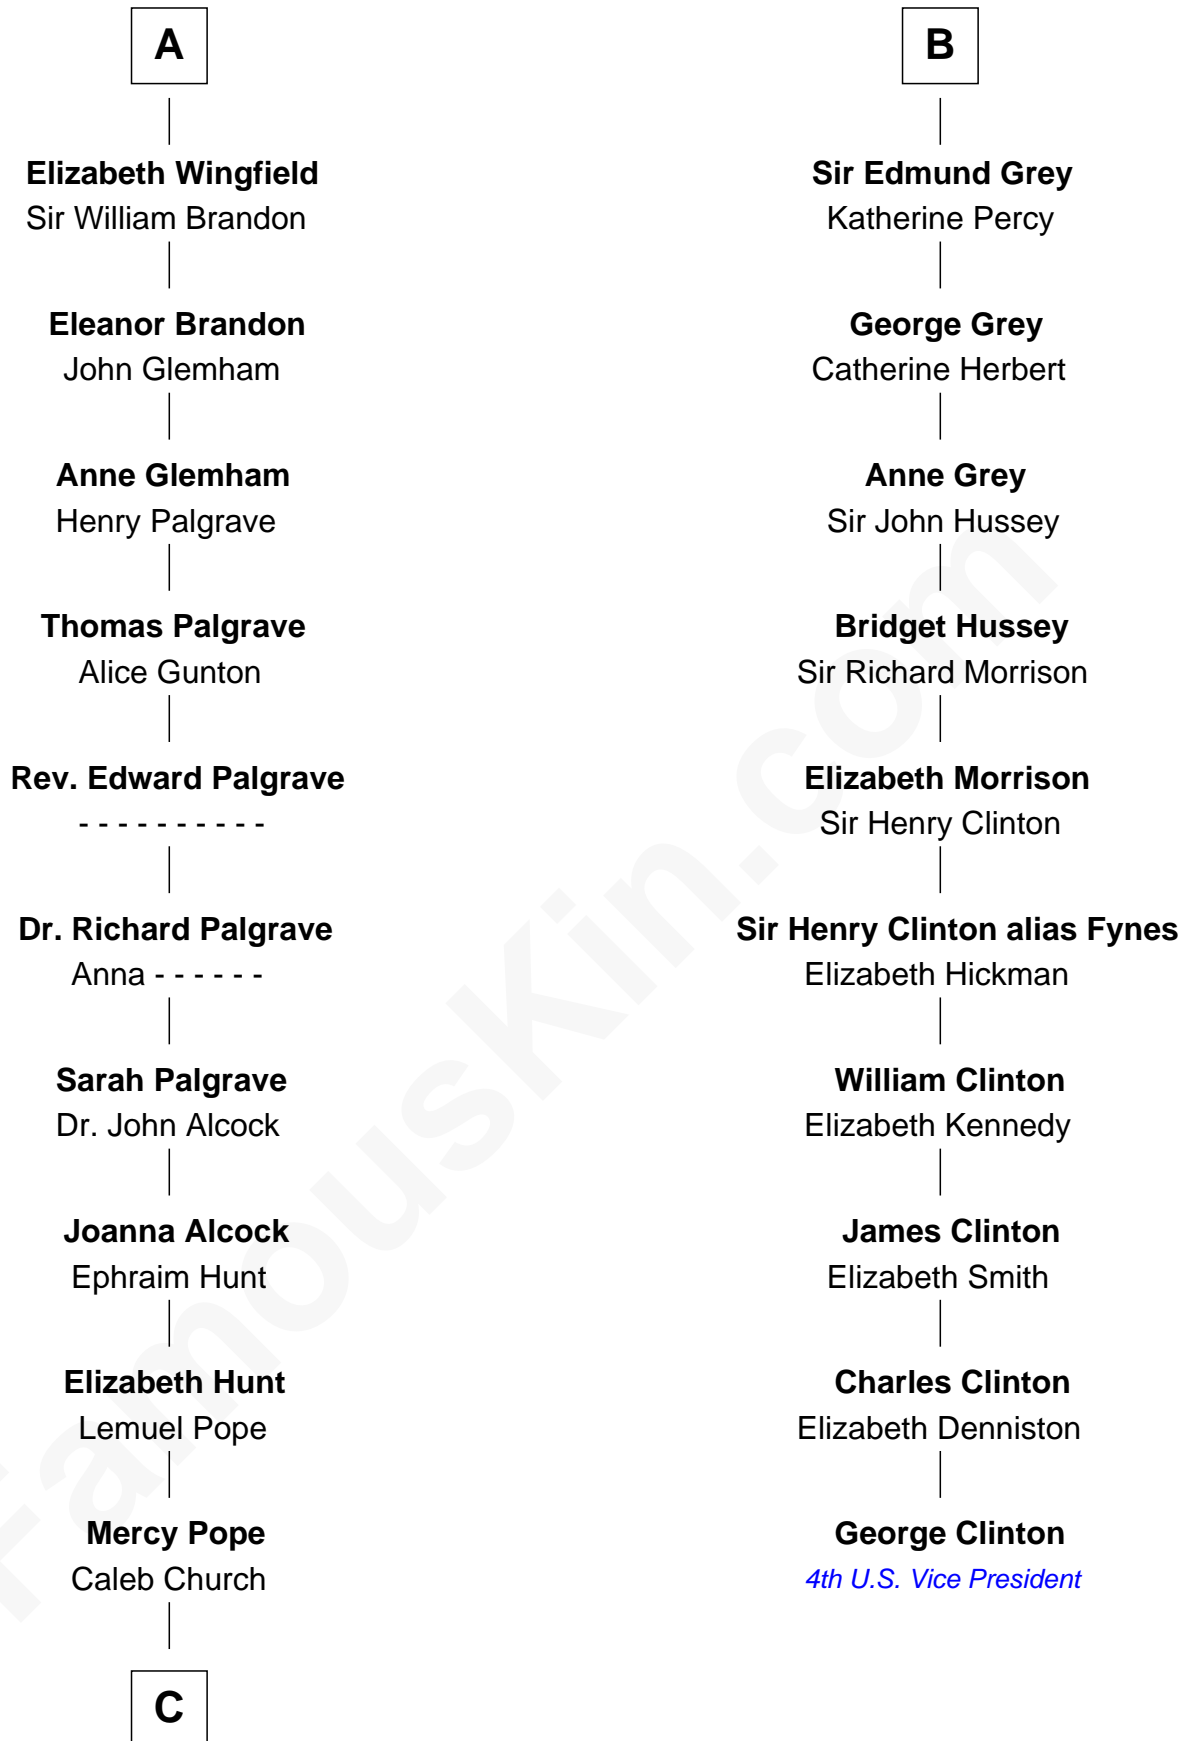

**FamousKin.com**  
**Relationship Chart of**  
**Franklin D. Roosevelt**  
*32nd U.S. President*

**16th cousin 5 times removed of**  
**George Clinton**  
*4th U.S. Vice President*

**C**

—  
**Joseph Church**

Deborah Perry

—  
**Deborah P. Church**

Warren Delano

—  
**Warren Delano**

Catharine Robbins Lyman

—  
**Sara Delano**

James Roosevelt

—  
**Franklin D. Roosevelt**