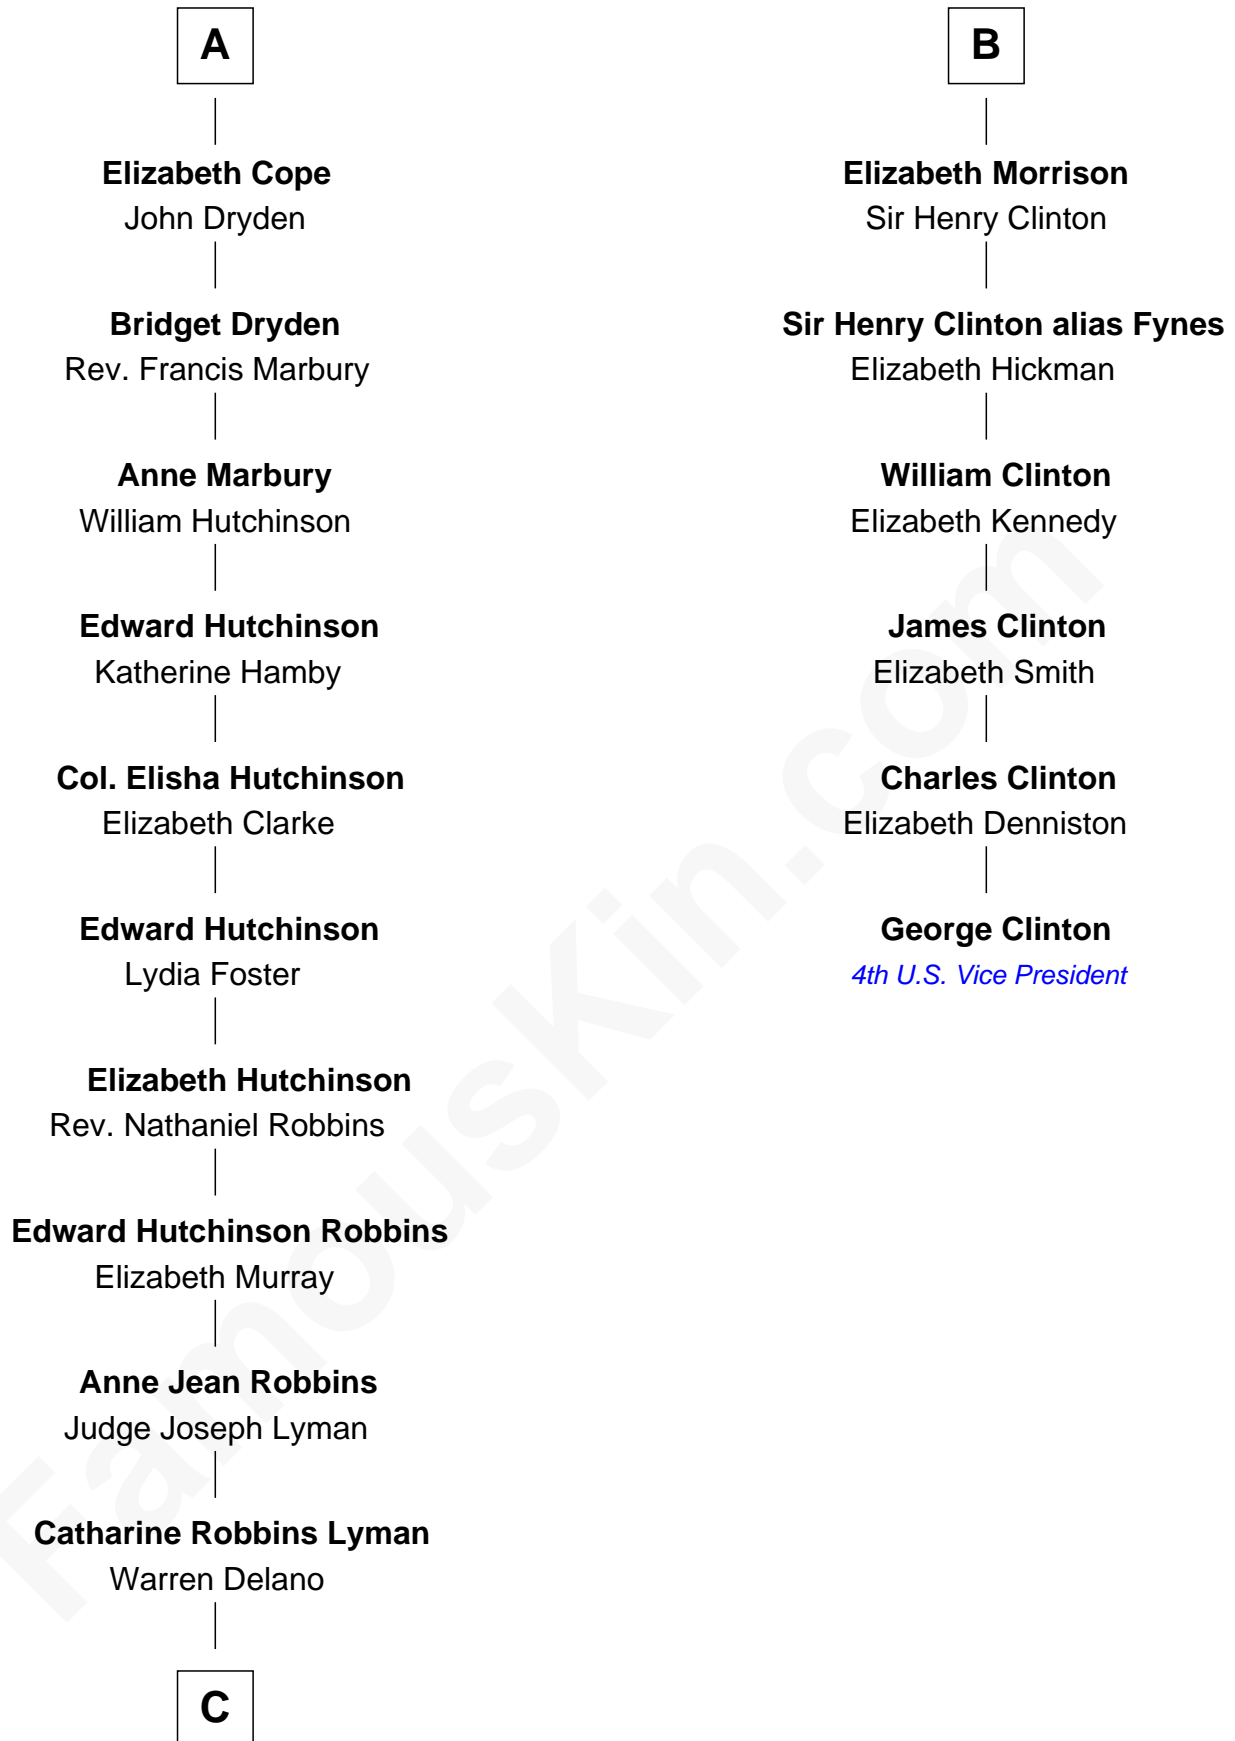

FamousKin.com
Relationship Chart of
Franklin D. Roosevelt
32nd U.S. President

12th cousin 6 times removed of
George Clinton
4th U.S. Vice President

C

—
Sara Delano
James Roosevelt

—
Franklin D. Roosevelt
32nd U.S. President

FamousKin.com