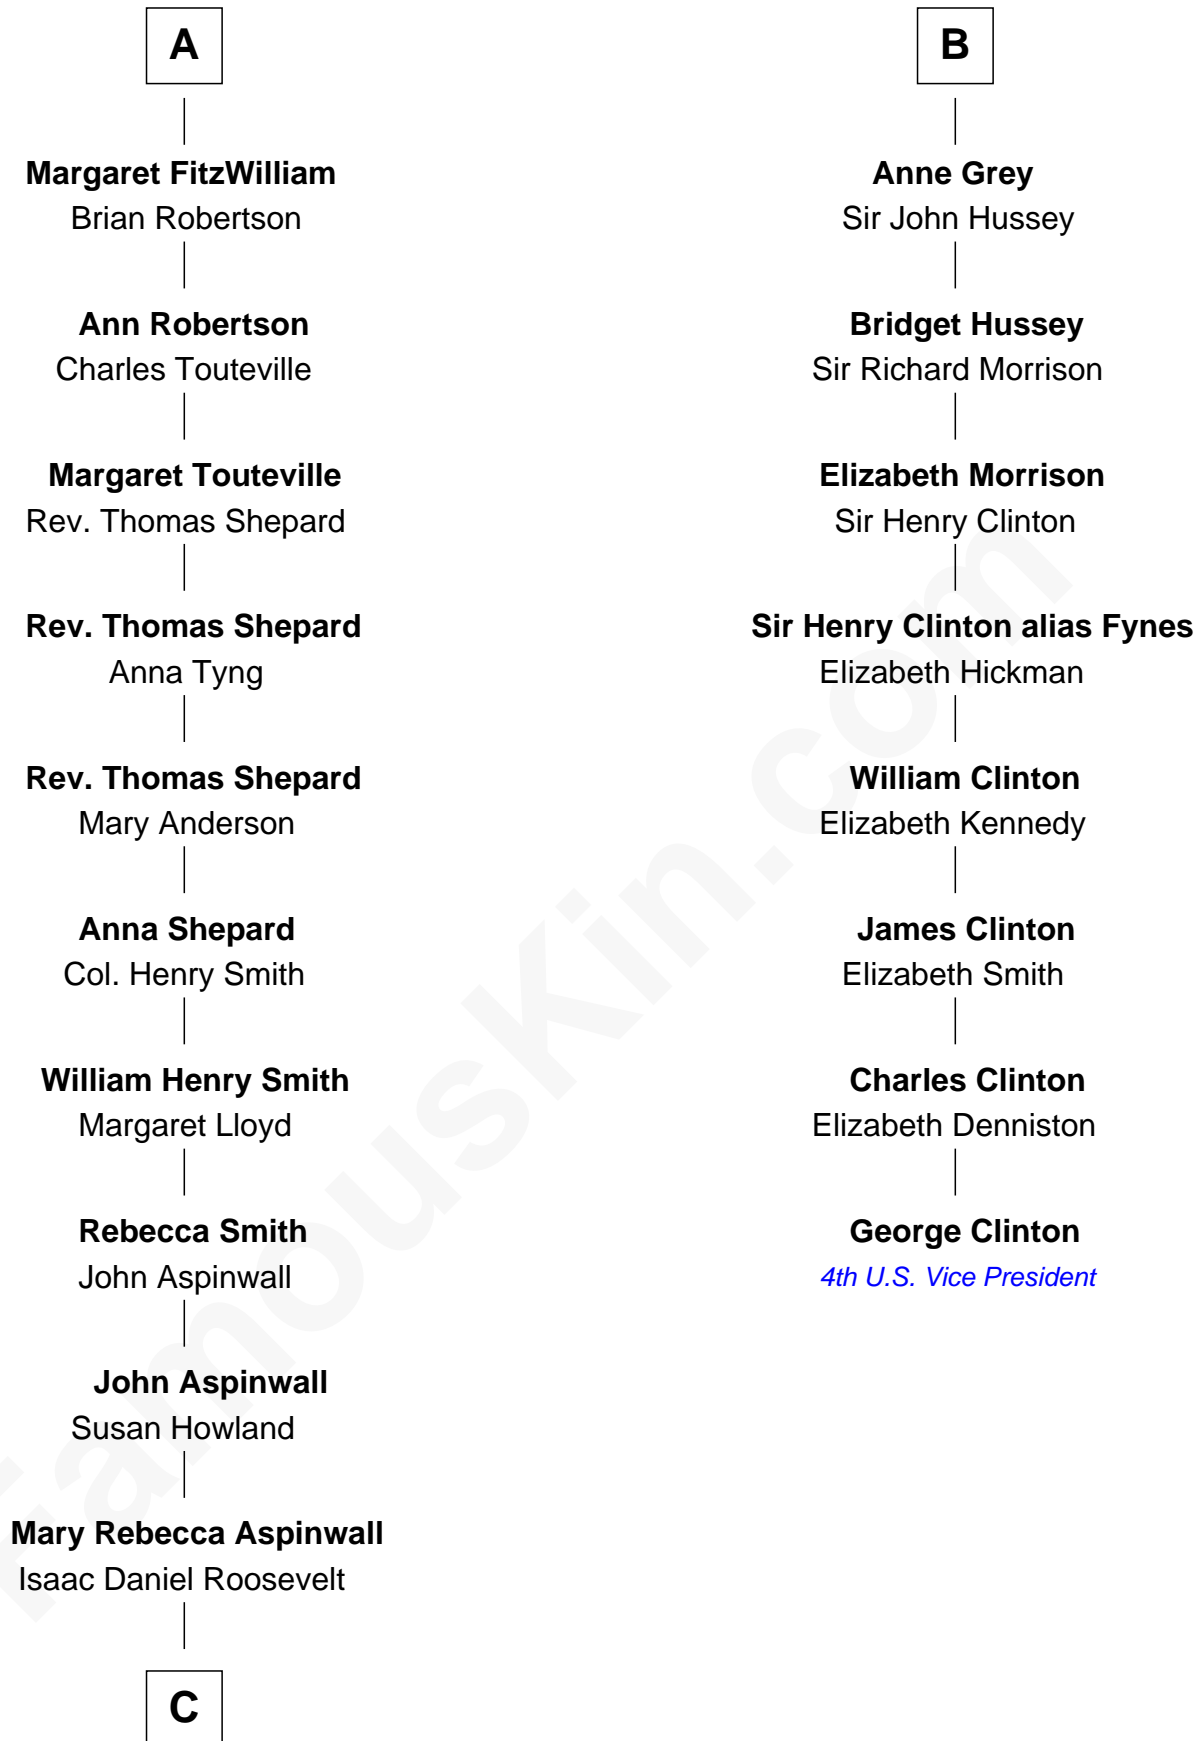

FamousKin.com
Relationship Chart of
Franklin D. Roosevelt
32nd U.S. President

14th cousin 4 times removed of
George Clinton
4th U.S. Vice President

C

James Roosevelt

Sara Delano

Franklin D. Roosevelt

32nd U.S. President