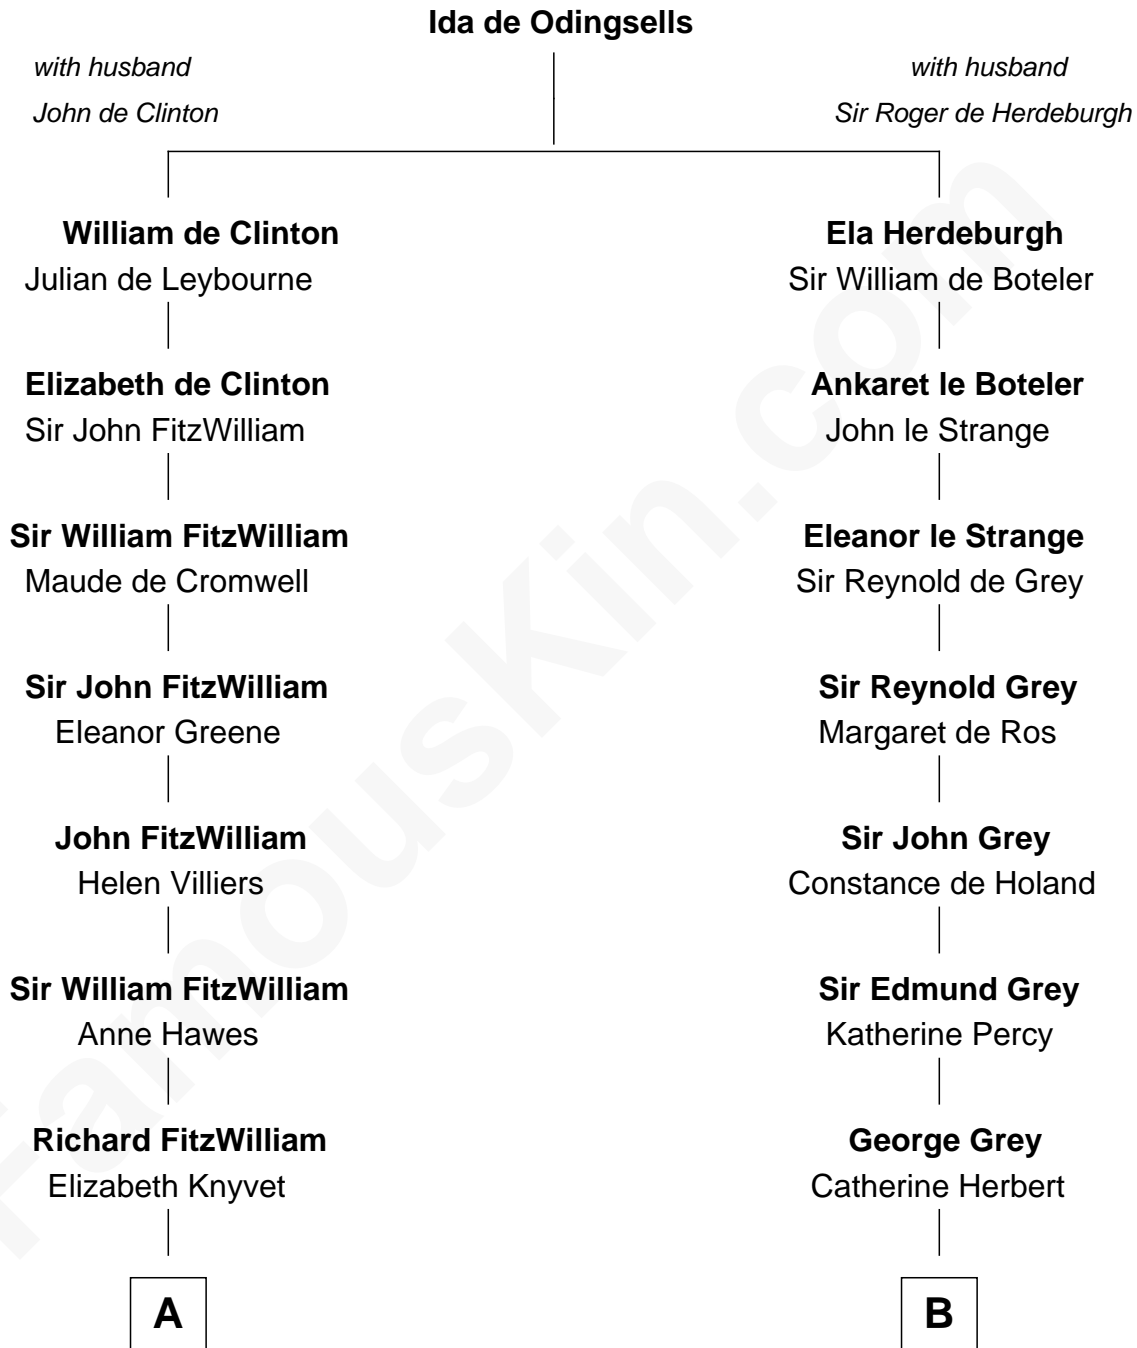

FamousKin.com
Relationship Chart of
Franklin D. Roosevelt
32nd U.S. President

14th cousin 4 times removed of
George Clinton
4th U.S. Vice President

C

James Roosevelt

Sara Delano

Franklin D. Roosevelt

32nd U.S. President

FamousKin.com