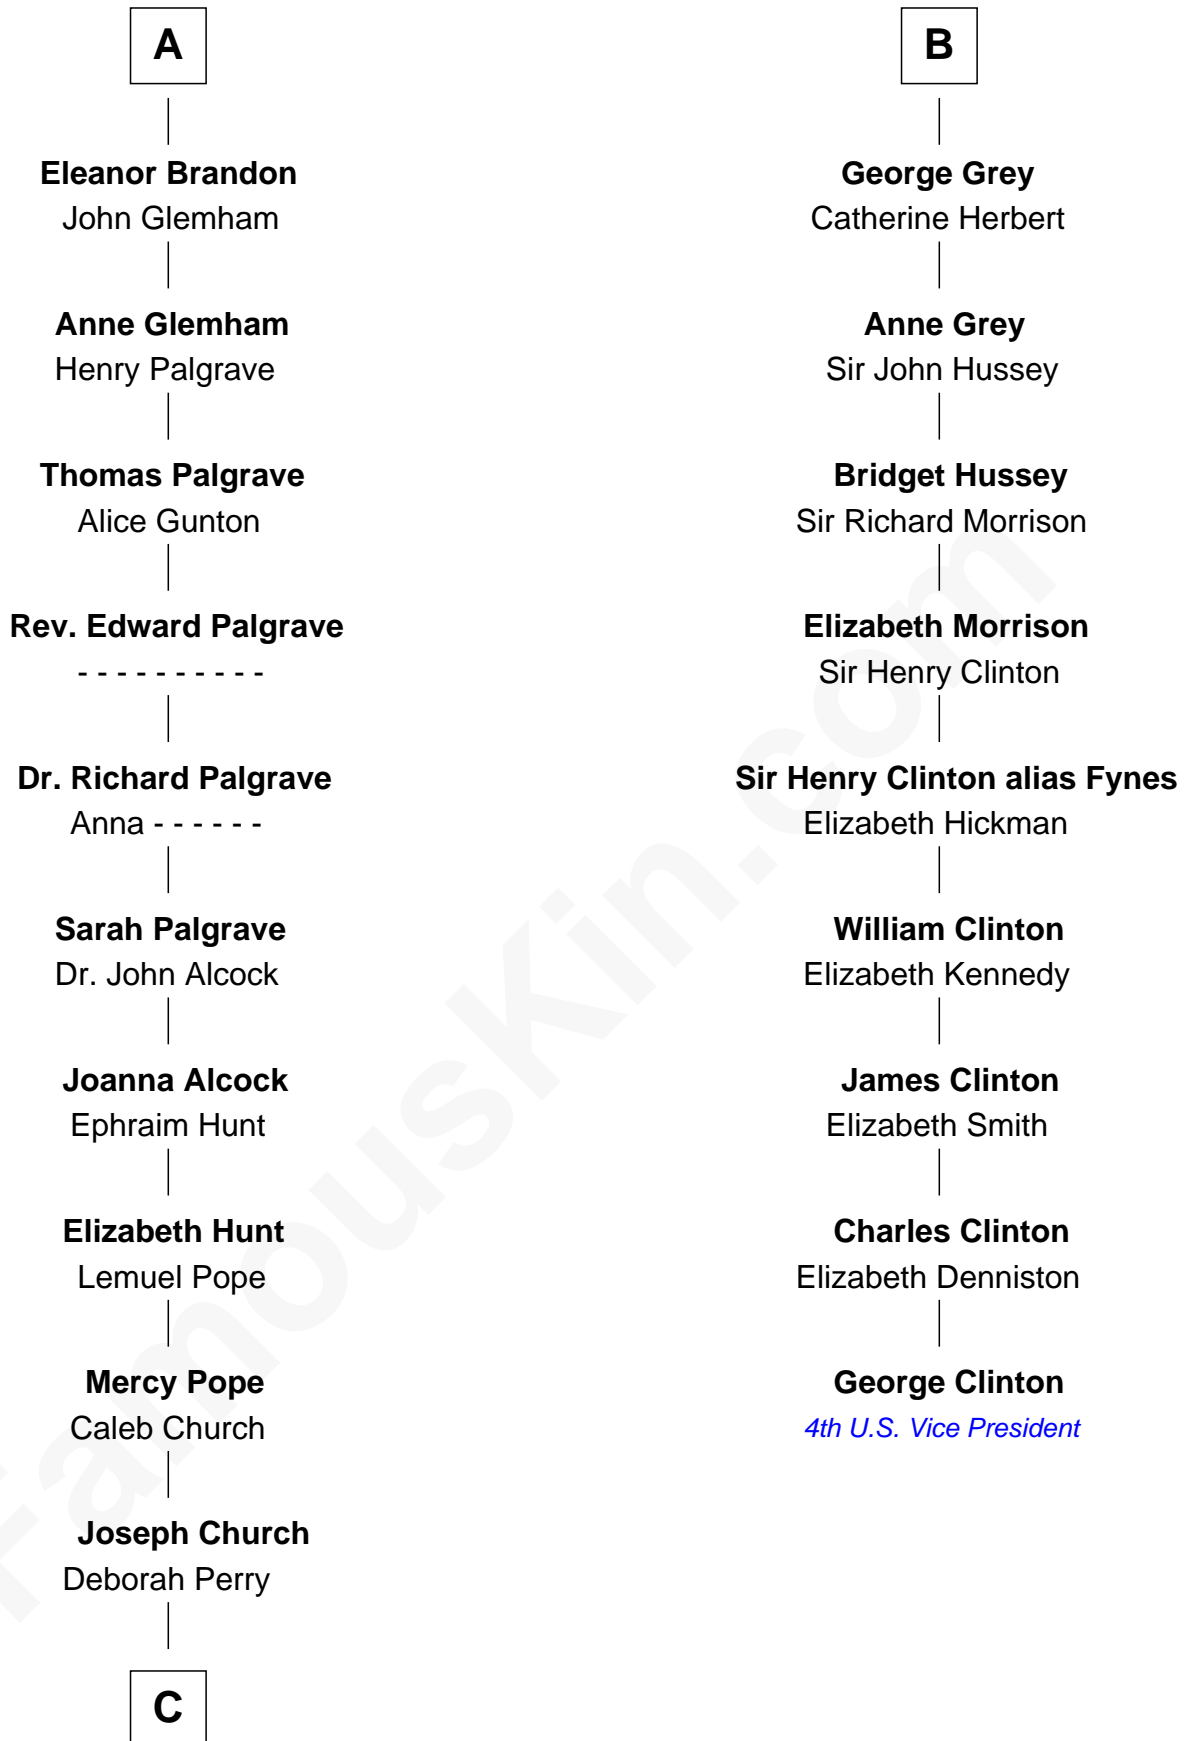

FamousKin.com
Relationship Chart of
Franklin D. Roosevelt
32nd U.S. President

15th cousin 5 times removed of
George Clinton
4th U.S. Vice President

Robert I, Count of Artois
 Matilda of Brabant

C

—
Deborah P. Church

Warren Delano

—
Warren Delano

Catharine Robbins Lyman

—
Sara Delano

James Roosevelt

—
Franklin D. Roosevelt

32nd U.S. President

FamousKin.com