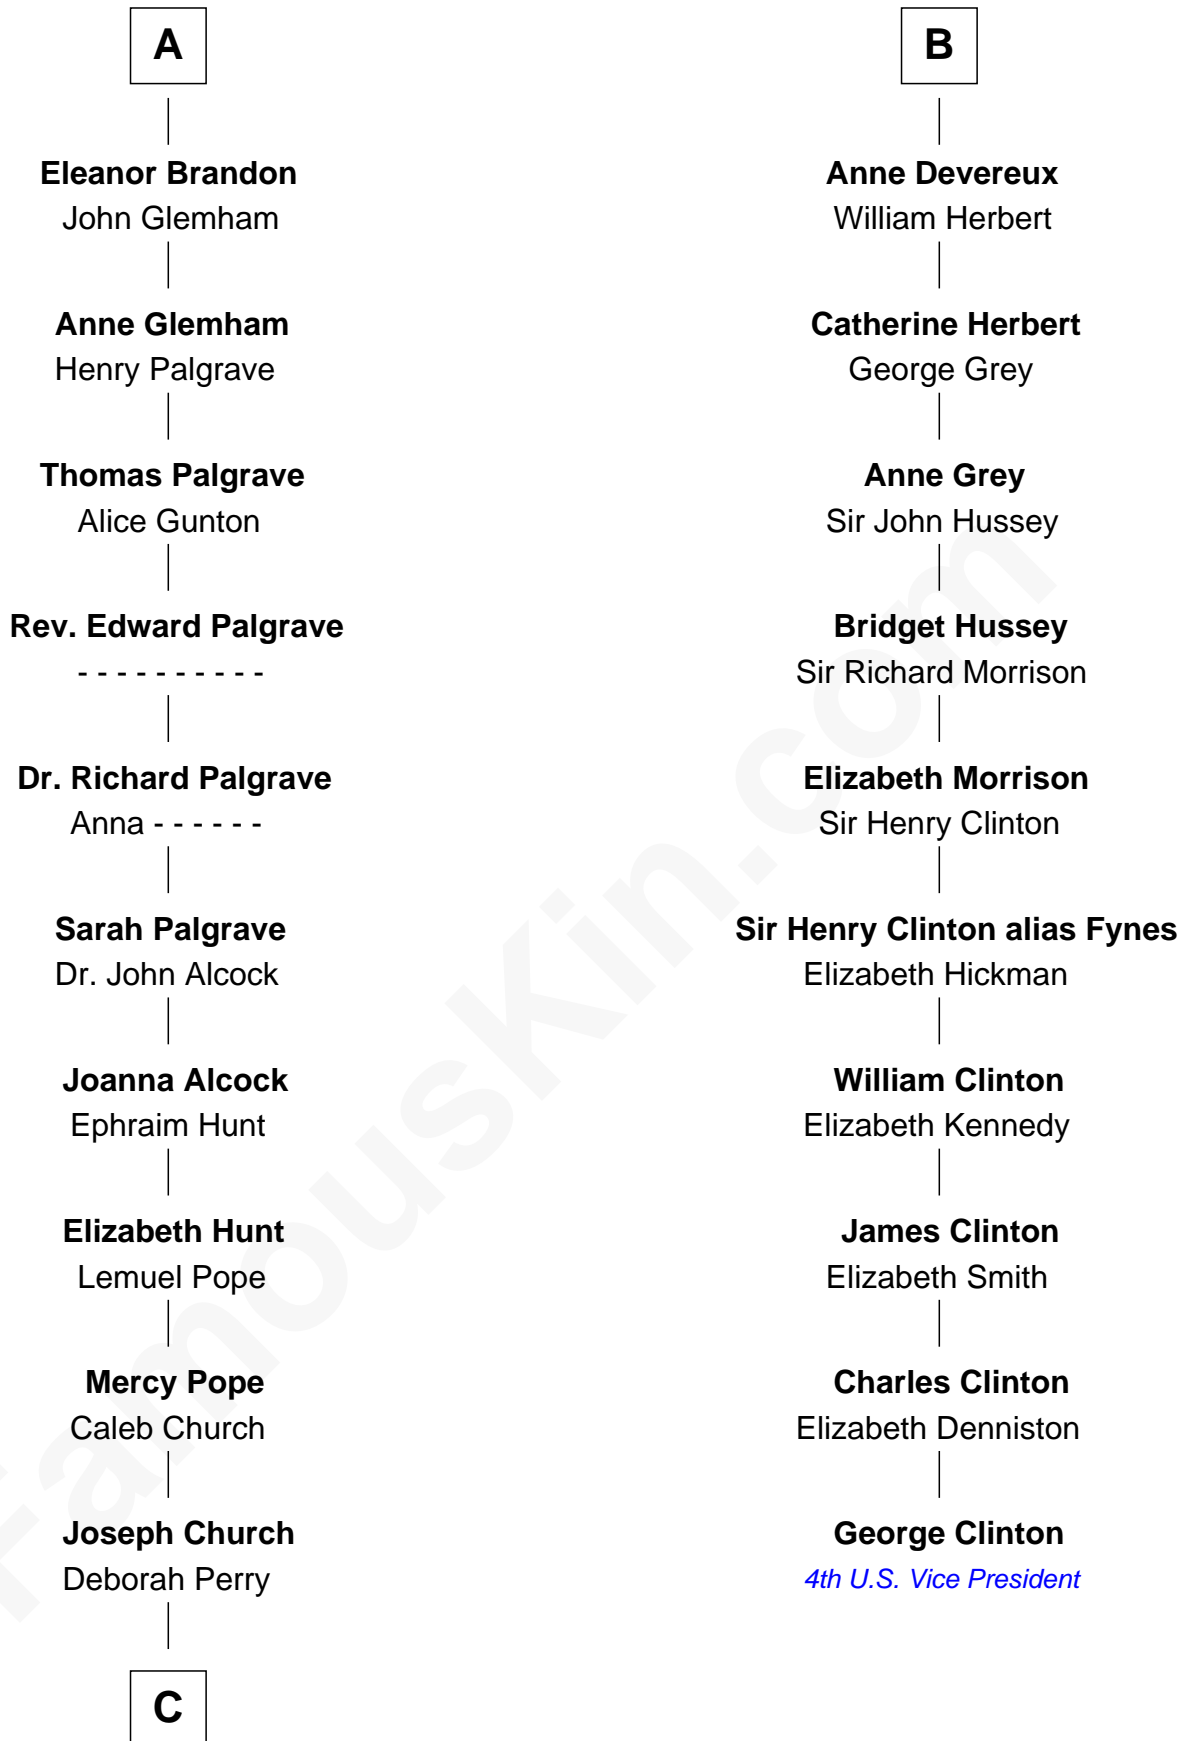

**FamousKin.com**  
**Relationship Chart of**  
**Franklin D. Roosevelt**  
*32nd U.S. President*

**16th cousin 4 times removed of**  
**George Clinton**  
*4th U.S. Vice President*

**Sir Humphrey de Bohun**  
 Eleanor de Braiose

**C**

—  
**Deborah P. Church**

Warren Delano

—  
**Warren Delano**

Catharine Robbins Lyman

—  
**Sara Delano**

James Roosevelt

—  
**Franklin D. Roosevelt**

*32nd U.S. President*

FamousKin.com