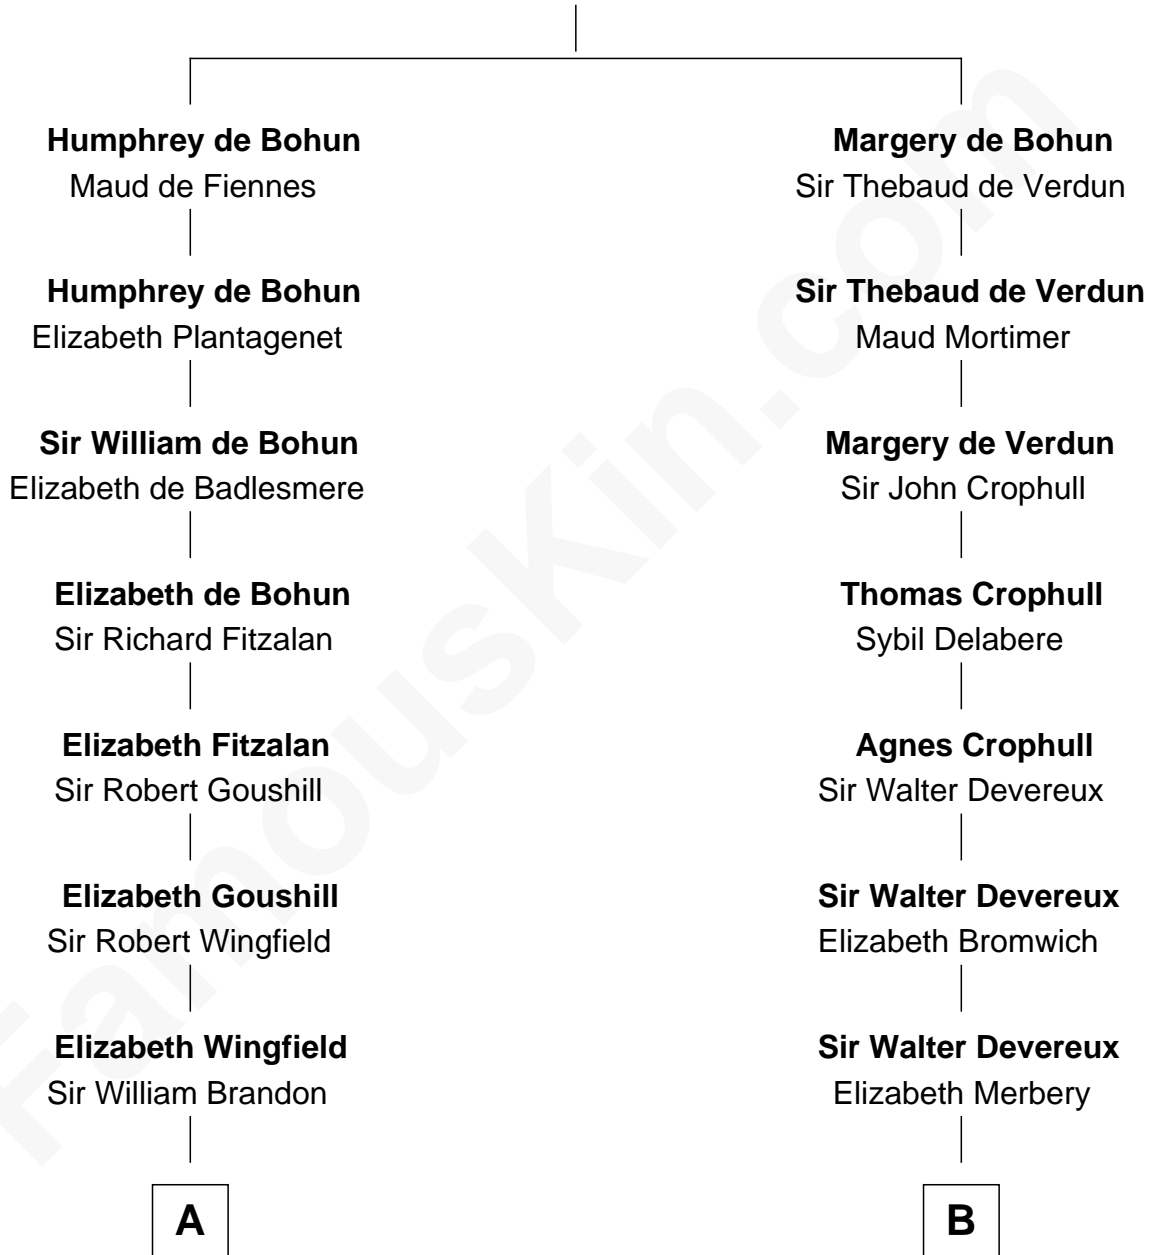

**FamousKin.com**  
**Relationship Chart of**  
**Franklin D. Roosevelt**  
*32nd U.S. President*

**16th cousin 4 times removed of**  
**George Clinton**  
*4th U.S. Vice President*

**Sir Humphrey de Bohun**  
 Eleanor de Braiose

**C**

—  
**Deborah P. Church**

Warren Delano

—  
**Warren Delano**

Catharine Robbins Lyman

—  
**Sara Delano**

James Roosevelt

—  
**Franklin D. Roosevelt**

*32nd U.S. President*

FamousKin.com