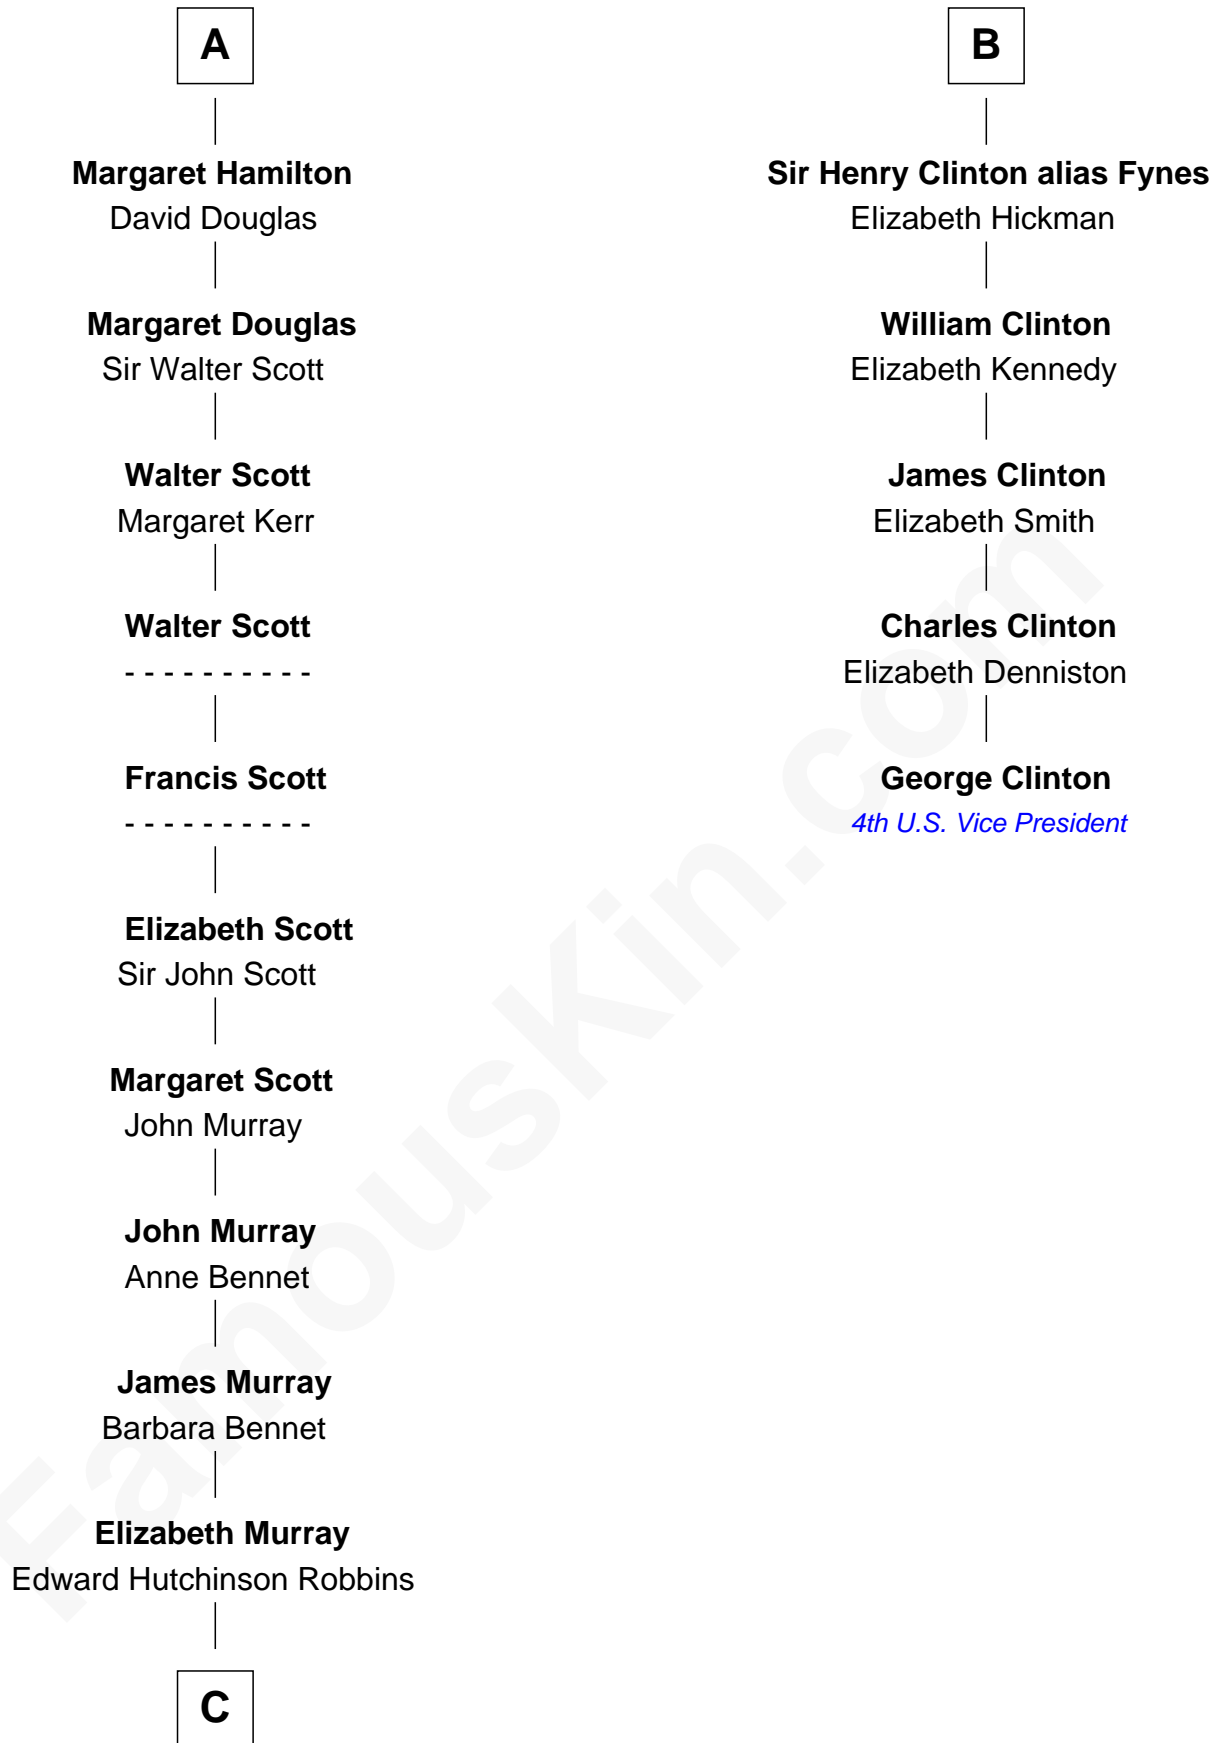

FamousKin.com
Relationship Chart of
Franklin D. Roosevelt
32nd U.S. President

11th cousin 9 times removed of
George Clinton
4th U.S. Vice President

C

—
Anne Jean Robbins
Judge Joseph Lyman

—
Catharine Robbins Lyman
Warren Delano

—
Sara Delano
James Roosevelt

—
Franklin D. Roosevelt
32nd U.S. President

FamousKin.com