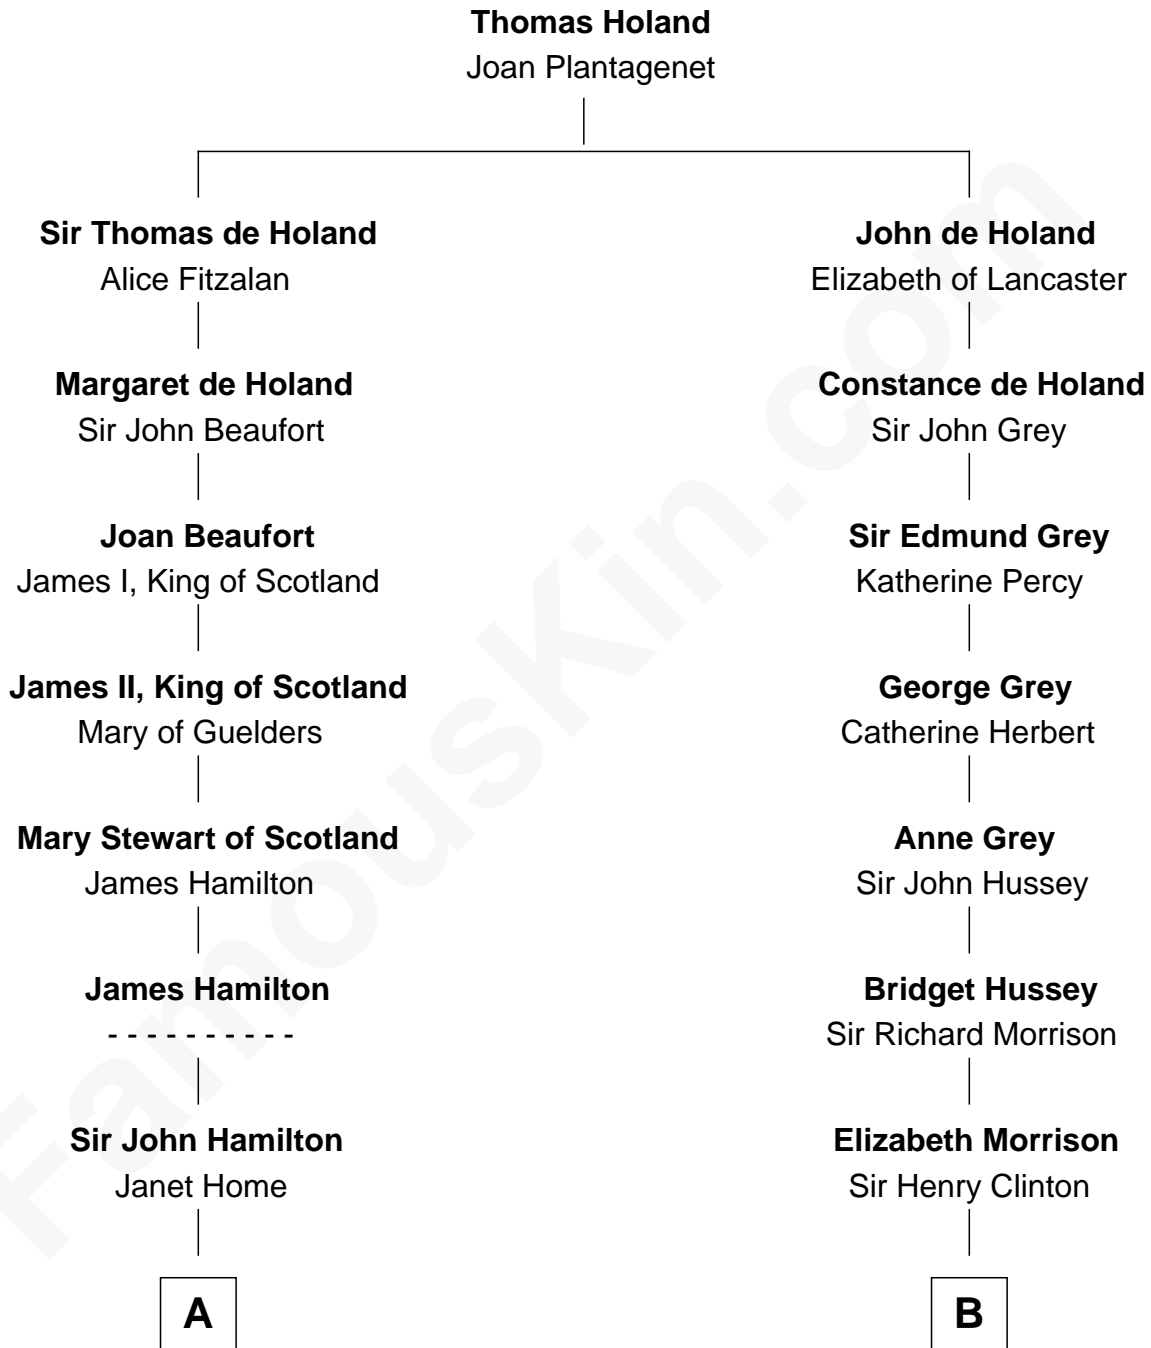

FamousKin.com
Relationship Chart of
Franklin D. Roosevelt
32nd U.S. President

11th cousin 9 times removed of
George Clinton
4th U.S. Vice President

C

—
Anne Jean Robbins
Judge Joseph Lyman

—
Catharine Robbins Lyman
Warren Delano

—
Sara Delano
James Roosevelt

—
Franklin D. Roosevelt
32nd U.S. President

FamousKin.com