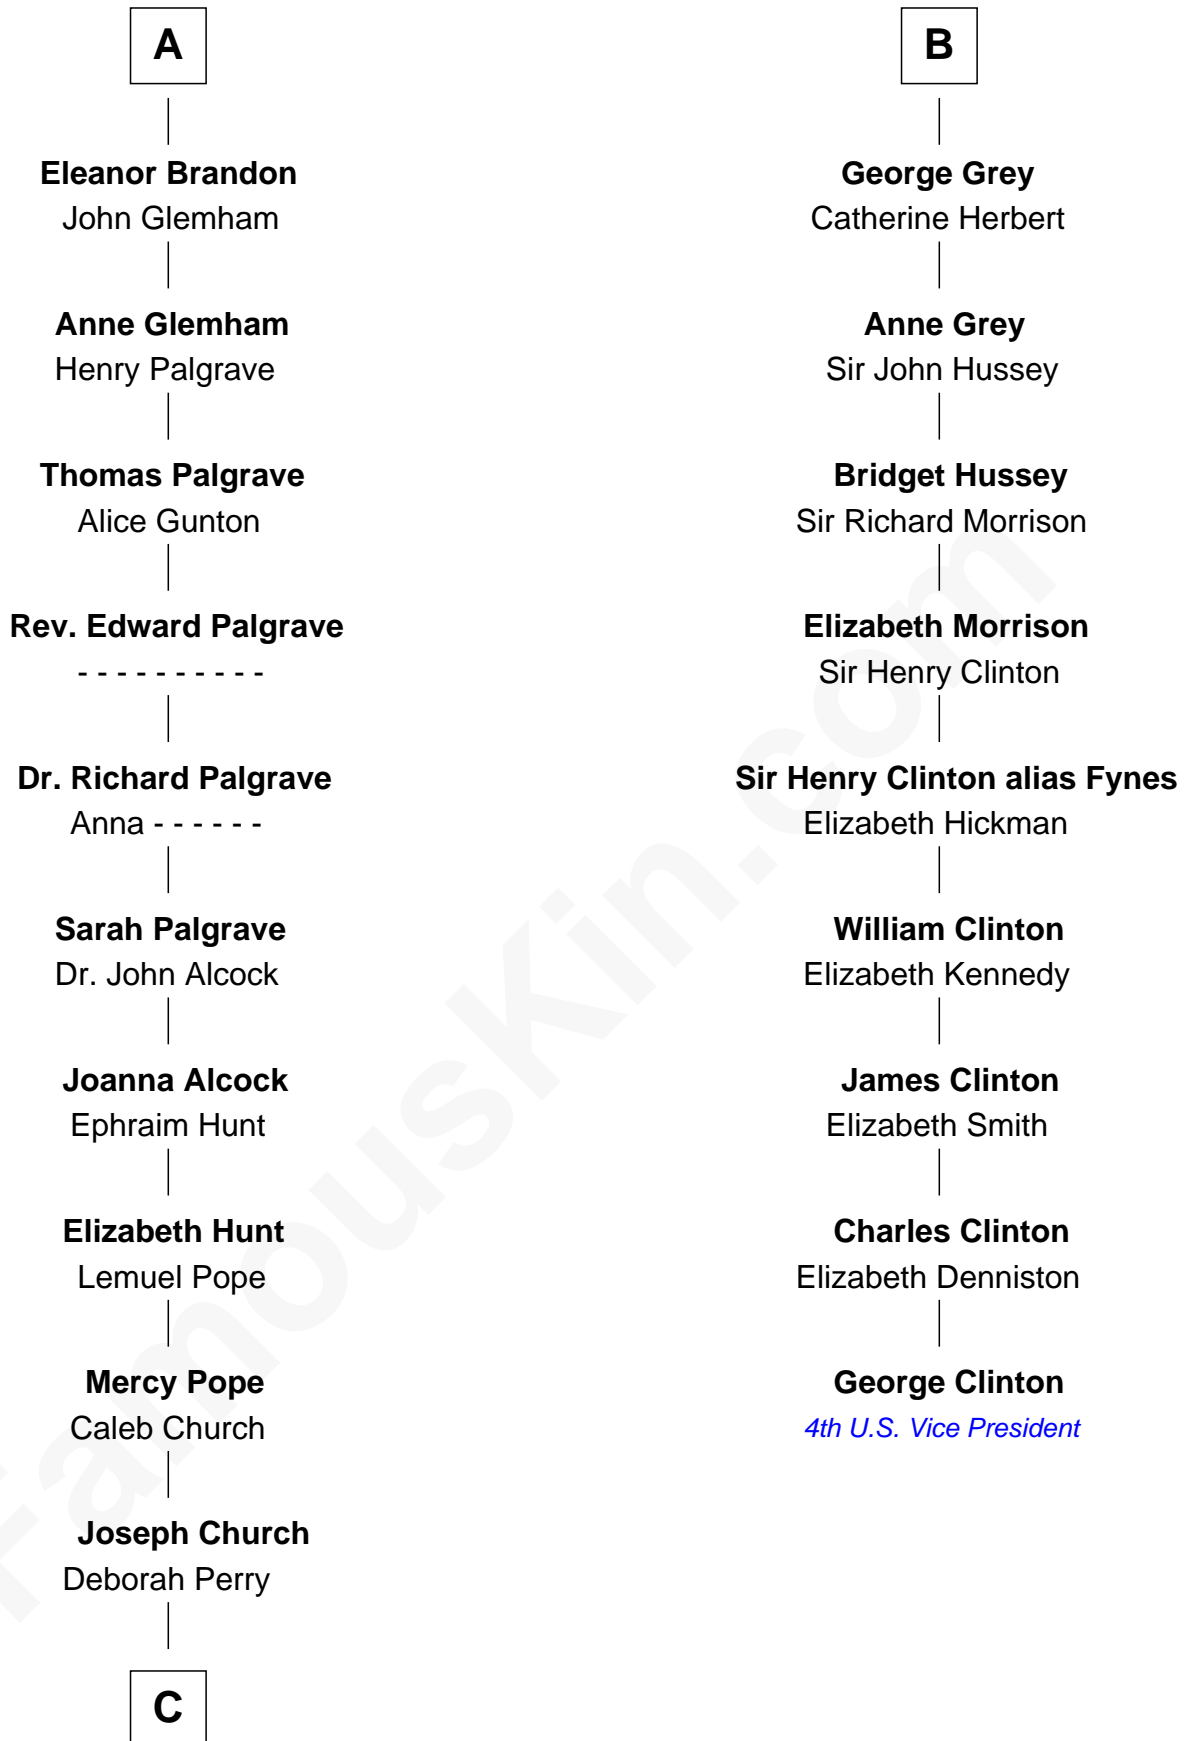

**FamousKin.com**  
**Relationship Chart of**  
**Franklin D. Roosevelt**  
*32nd U.S. President*

**15th cousin 5 times removed of**  
**George Clinton**  
*4th U.S. Vice President*

**Ferdinand III, King of Castile**  
 Joanna of Ponthieu

**C**

—  
**Deborah P. Church**

Warren Delano

—  
**Warren Delano**

Catharine Robbins Lyman

—  
**Sara Delano**

James Roosevelt

—  
**Franklin D. Roosevelt**

*32nd U.S. President*

FamousKin.com