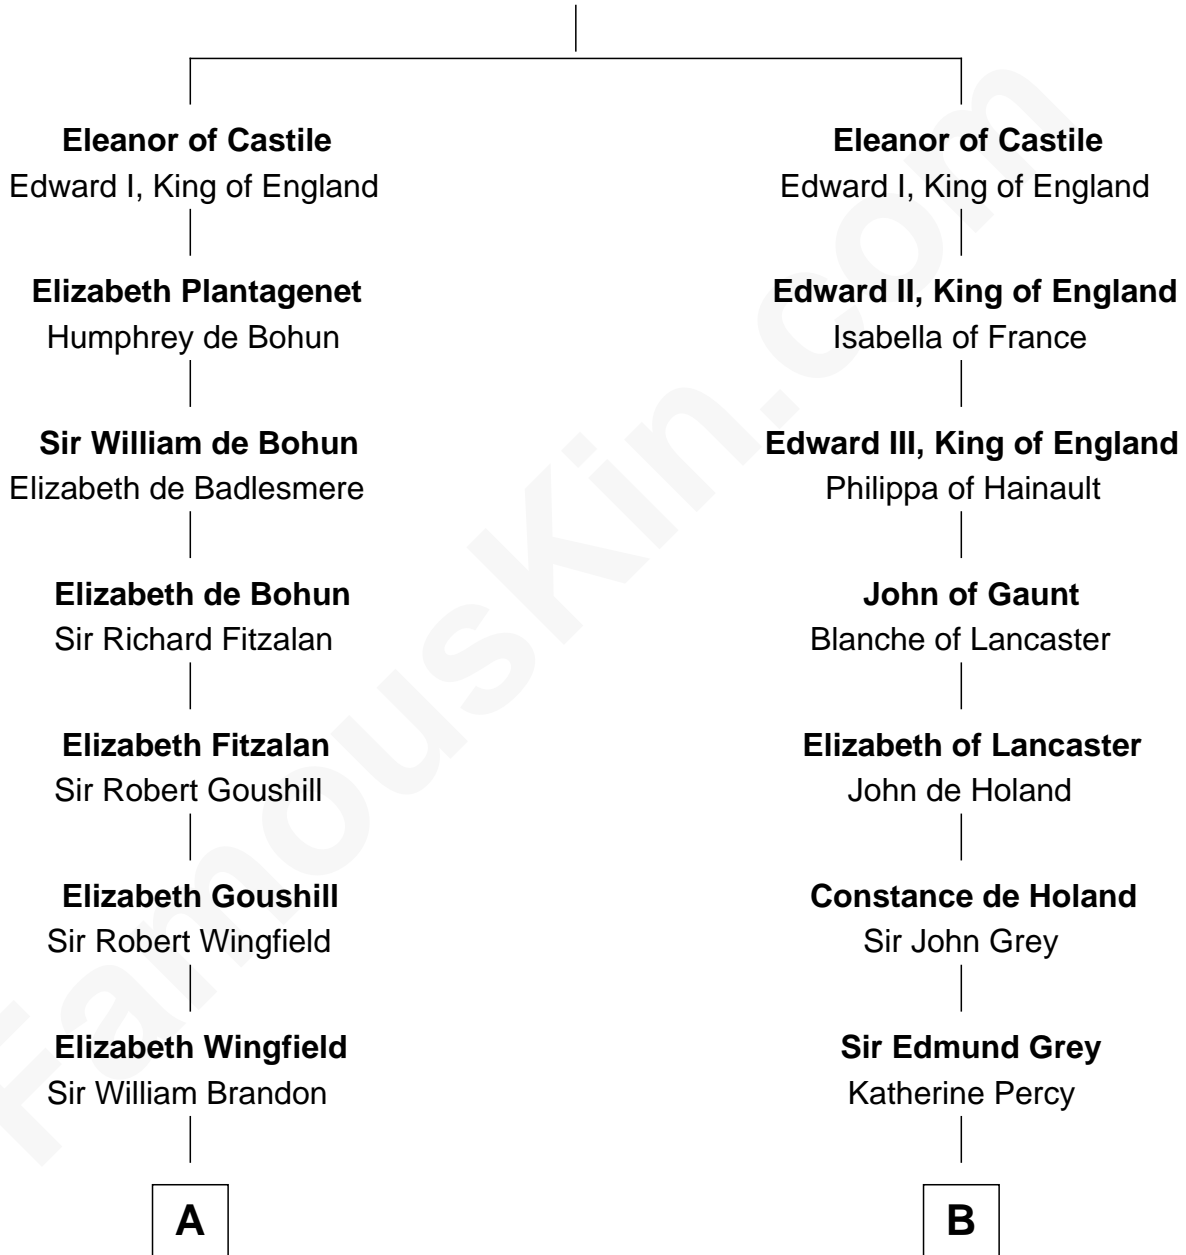

**FamousKin.com**  
**Relationship Chart of**  
**Franklin D. Roosevelt**  
*32nd U.S. President*

**15th cousin 5 times removed of**  
**George Clinton**  
*4th U.S. Vice President*

**Ferdinand III, King of Castile**  
 Joanna of Ponthieu

**C**

—  
**Deborah P. Church**

Warren Delano

—  
**Warren Delano**

Catharine Robbins Lyman

—  
**Sara Delano**

James Roosevelt

—  
**Franklin D. Roosevelt**

*32nd U.S. President*

FamousKin.com