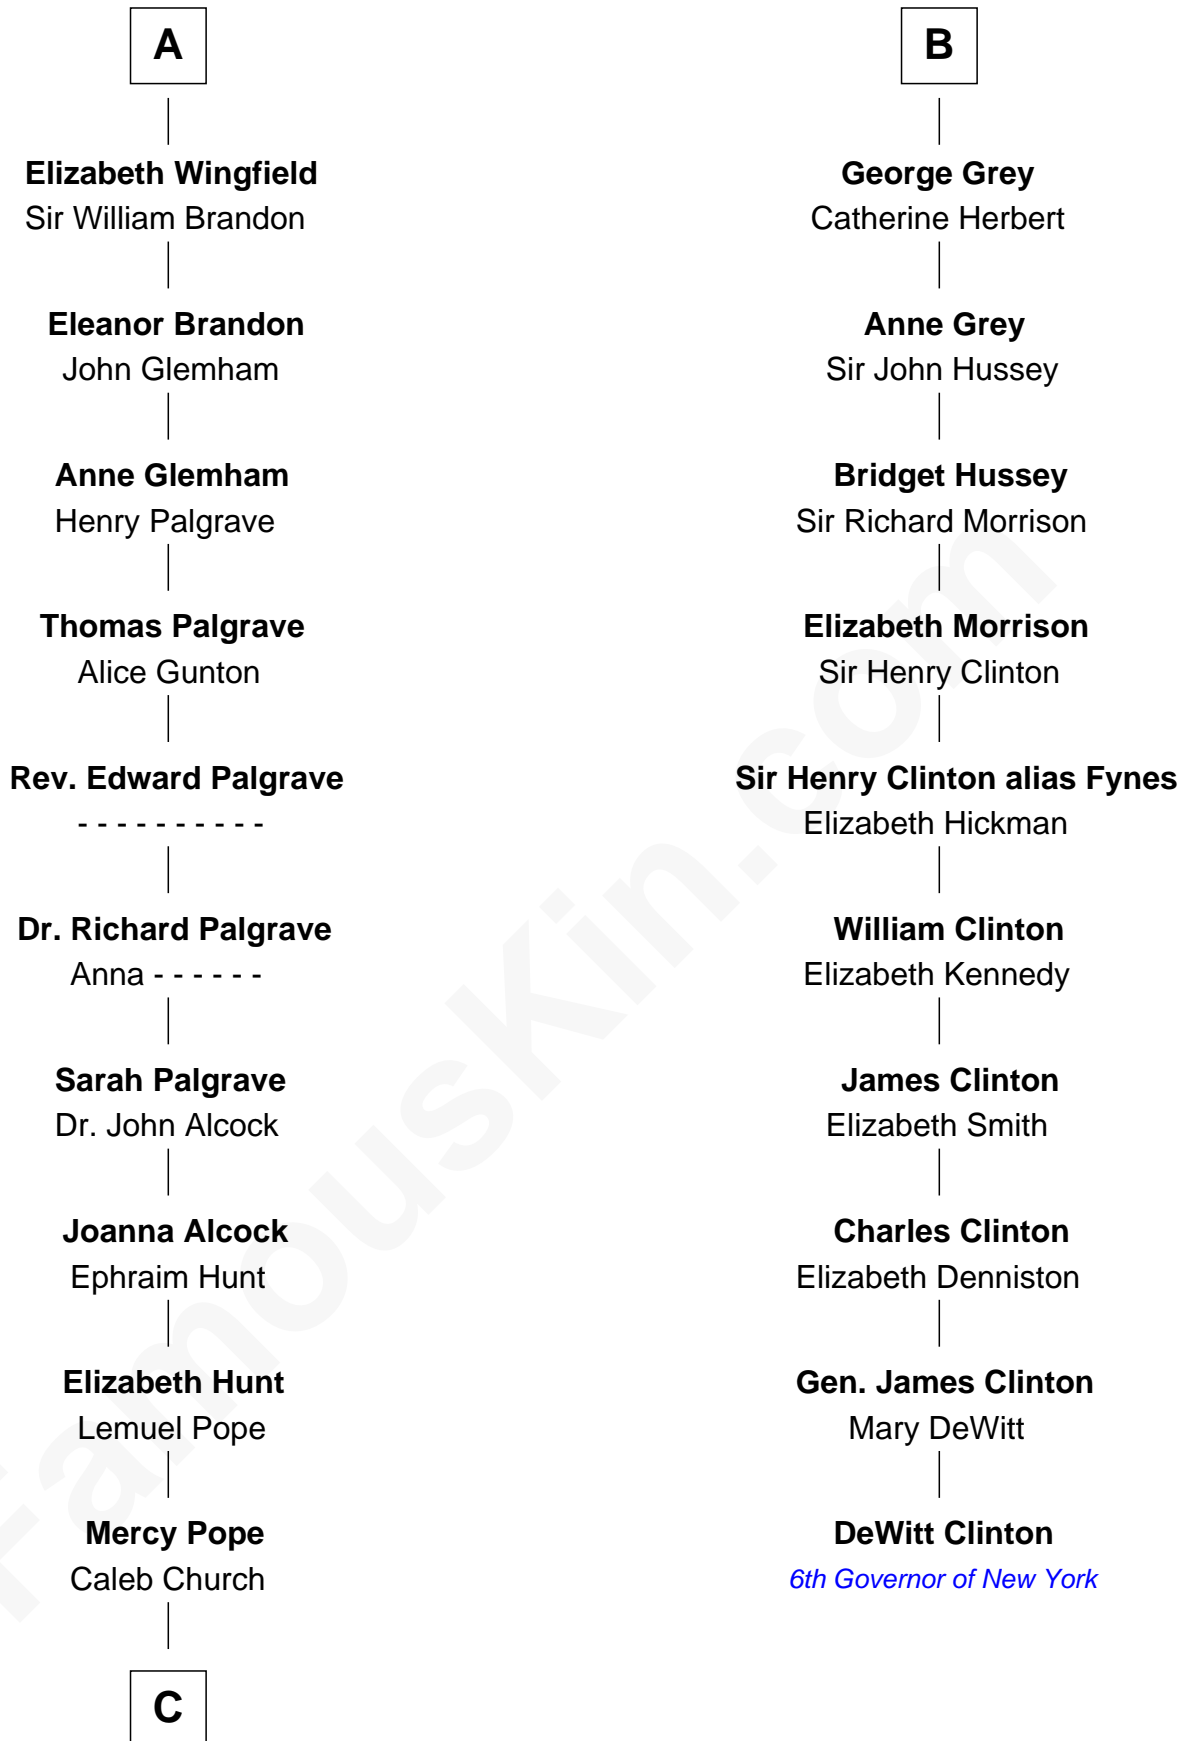

FamousKin.com
Relationship Chart of
Franklin D. Roosevelt
32nd U.S. President

16th cousin 5 times removed of
DeWitt Clinton
6th Governor of New York

Sir Humphrey de Bohun
Maud of Eu

Sir Humphrey de Bohun
Eleanor de Braiose

Humphrey de Bohun
Maud de Fiennes

Humphrey de Bohun
Elizabeth Plantagenet

Sir William de Bohun
Elizabeth de Badlesmere

Elizabeth de Bohun
Sir Richard Fitzalan

Elizabeth Fitzalan
Sir Robert Goushill

Elizabeth Goushill
Sir Robert Wingfield

A

Eleanor de Bohun
Sir John de Verdun

Maud de Verdun
Sir John de Grey

Sir Roger de Grey
Elizabeth de Hastings

Sir Reynold de Grey
Eleanor le Strange

Sir Reynold Grey
Margaret de Ros

Sir John Grey
Constance de Holand

Sir Edmund Grey
Katherine Percy

B

C

Joseph Church

Deborah Perry

Deborah P. Church

Warren Delano

Warren Delano