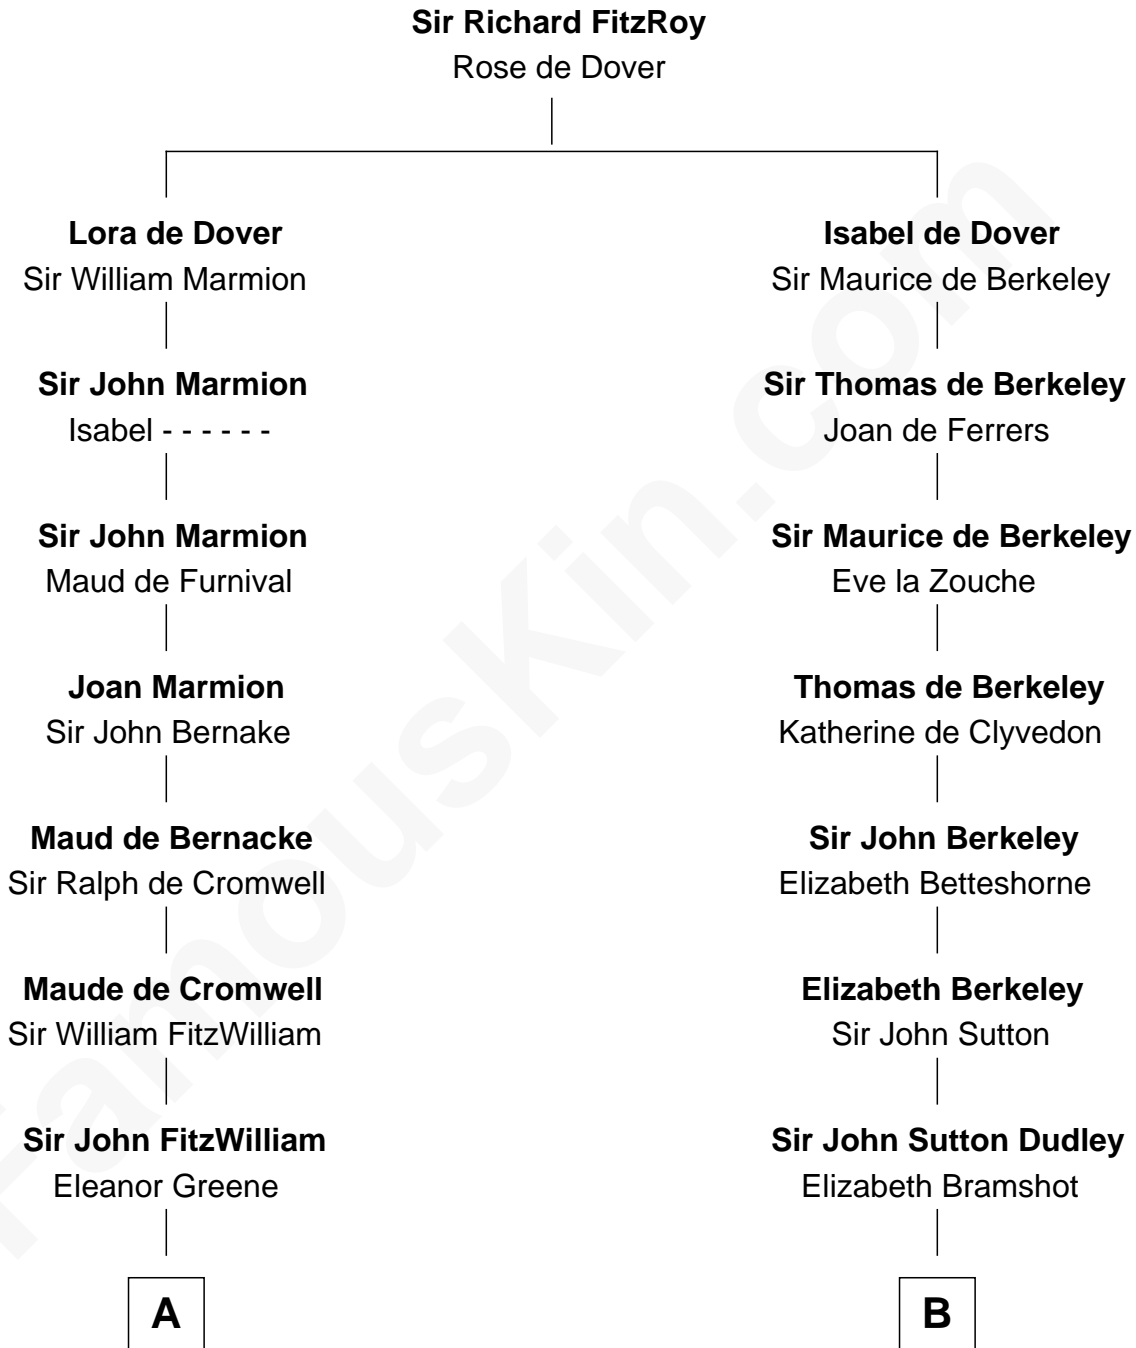

FamousKin.com
Relationship Chart of
Franklin D. Roosevelt
32nd U.S. President

16th cousin 5 times removed of
DeWitt Clinton
6th Governor of New York

C

Rebecca Smith

John Aspinwall

John Aspinwall

Susan Howland

Mary Rebecca Aspinwall

Isaac Daniel Roosevelt

James Roosevelt

Sara Delano

Franklin D. Roosevelt

32nd U.S. President

FamousKin.com