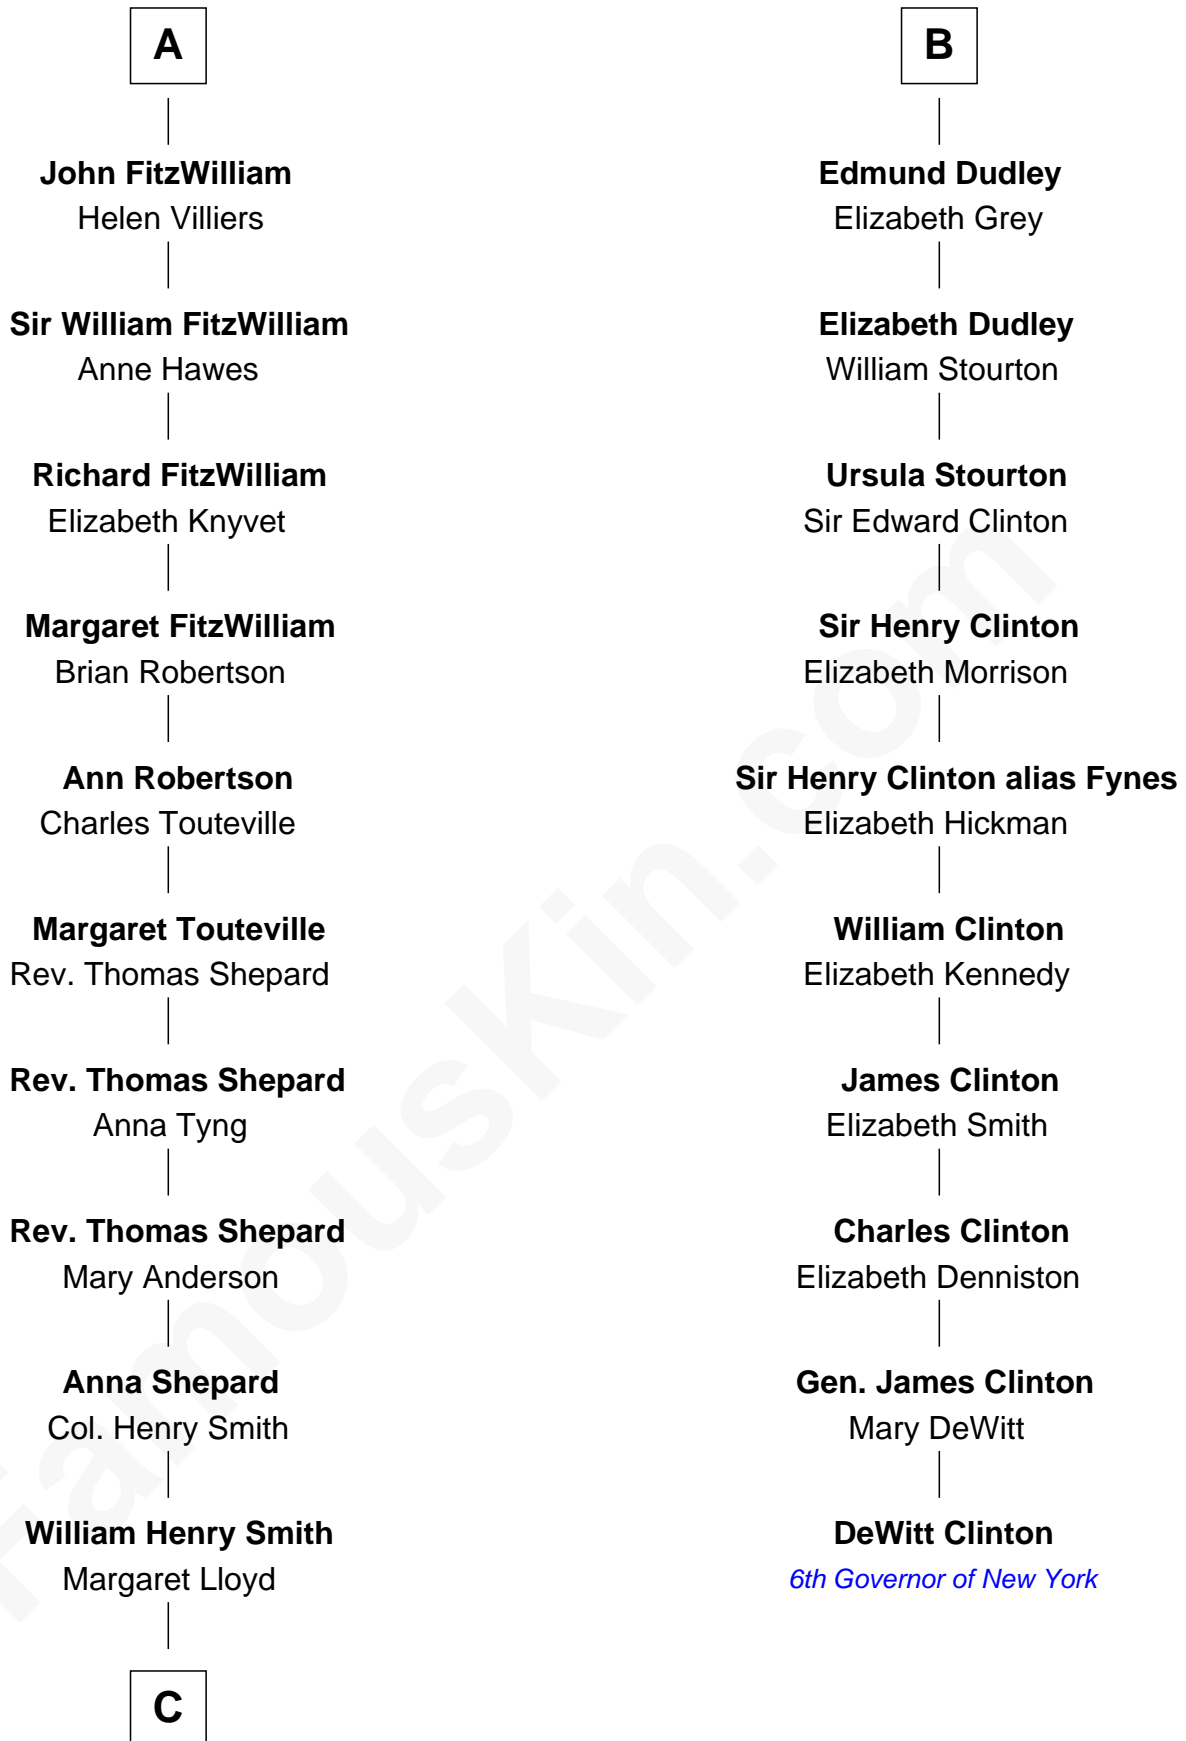

FamousKin.com
Relationship Chart of
Franklin D. Roosevelt
32nd U.S. President

16th cousin 5 times removed of
DeWitt Clinton
6th Governor of New York

C

Rebecca Smith

John Aspinwall

John Aspinwall

Susan Howland

Mary Rebecca Aspinwall

Isaac Daniel Roosevelt

James Roosevelt

Sara Delano

Franklin D. Roosevelt

32nd U.S. President

FamousKin.com