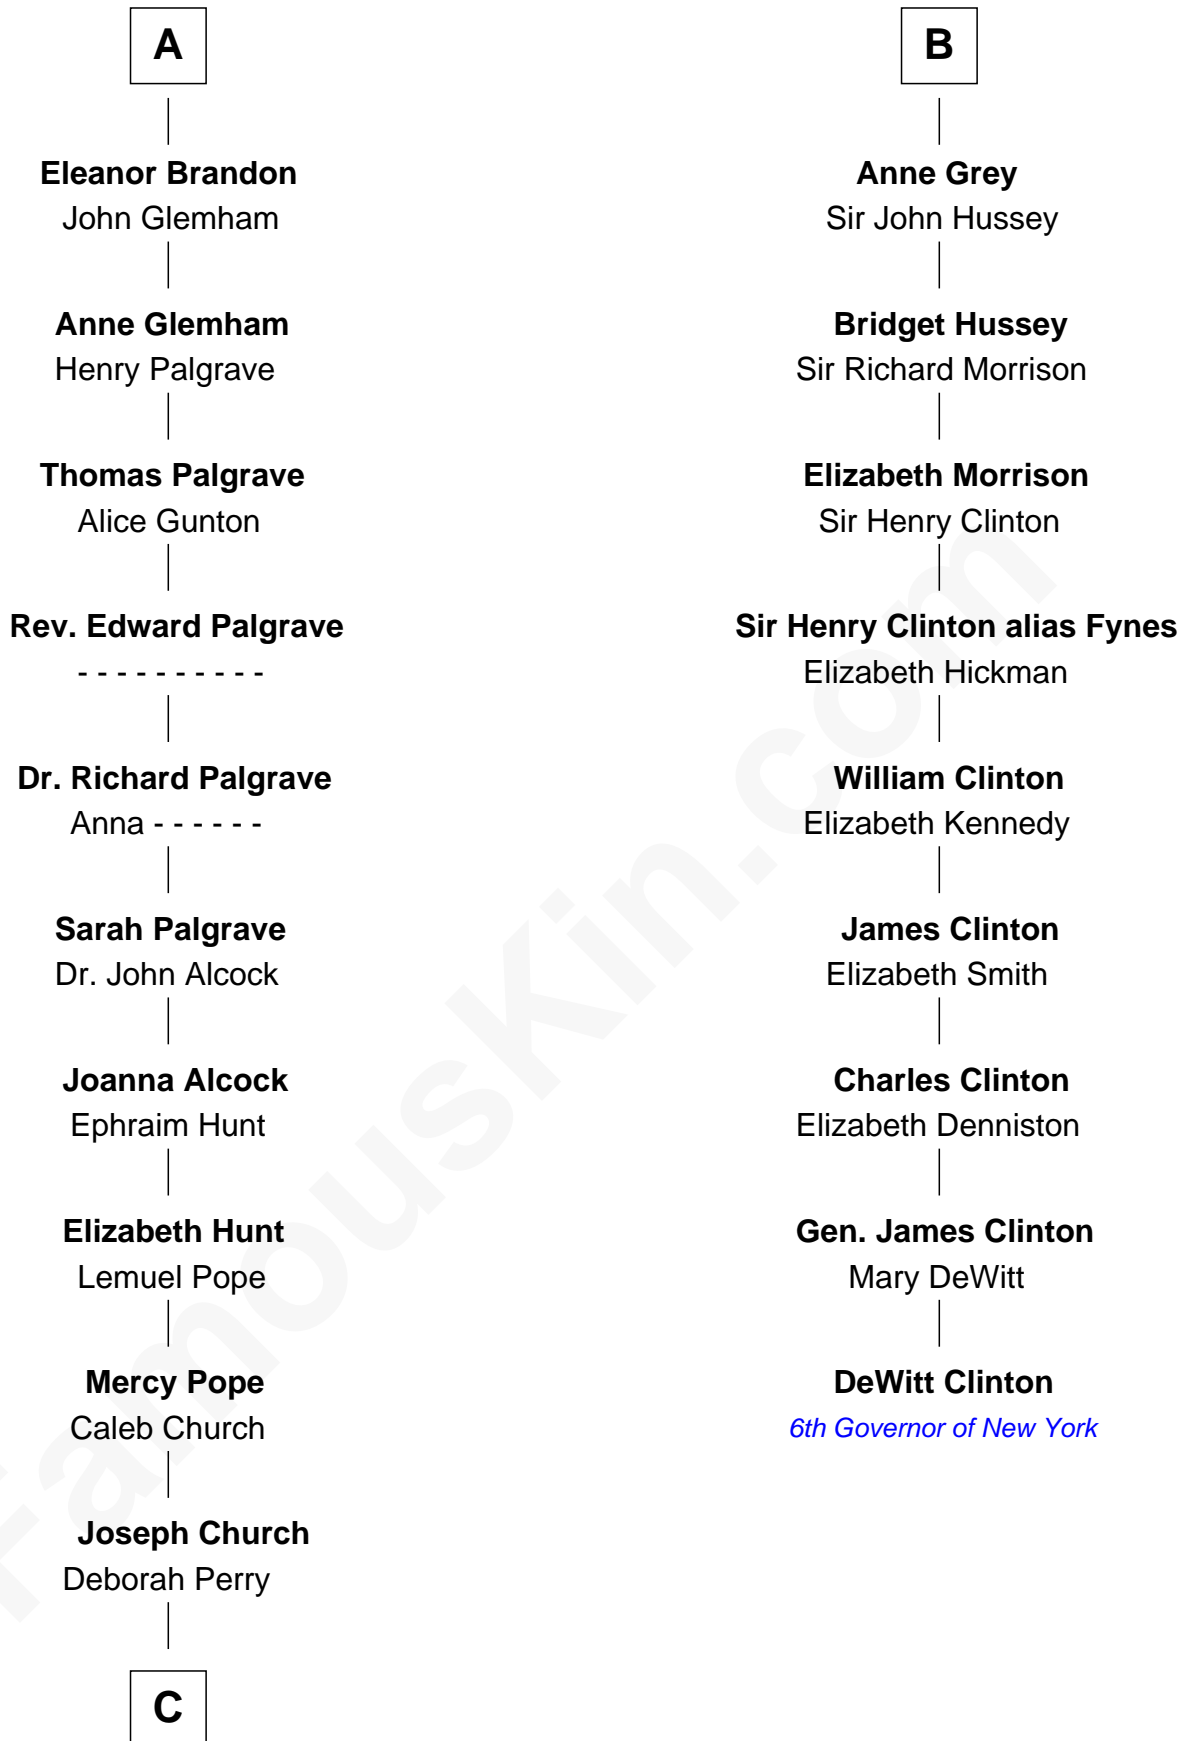

FamousKin.com
Relationship Chart of
Franklin D. Roosevelt
32nd U.S. President

15th cousin 5 times removed of
DeWitt Clinton
6th Governor of New York

C

—
Deborah P. Church

Warren Delano

—
Warren Delano

Catharine Robbins Lyman

—
Sara Delano

James Roosevelt

—
Franklin D. Roosevelt

32nd U.S. President

FamousKin.com