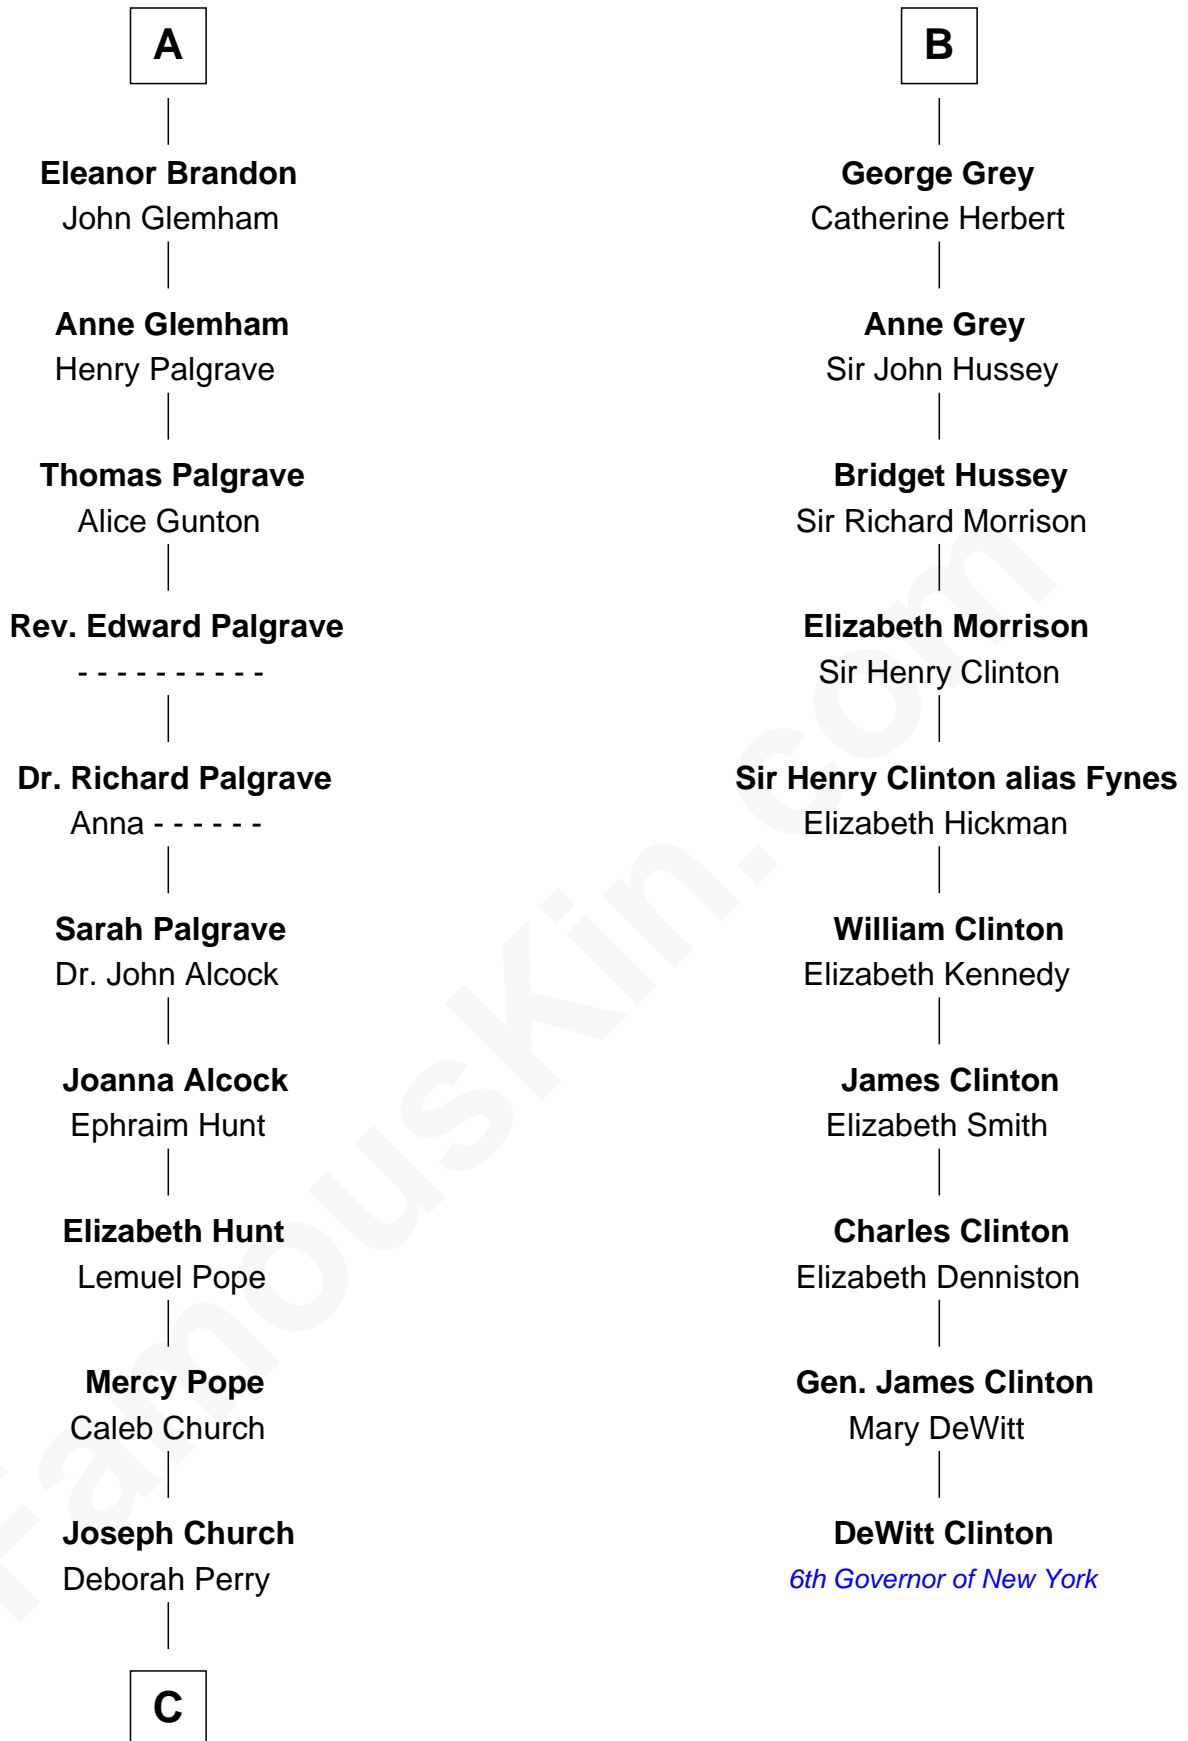

FamousKin.com
Relationship Chart of
Franklin D. Roosevelt
32nd U.S. President

16th cousin 4 times removed of

DeWitt Clinton
6th Governor of New York

C

—
Deborah P. Church

Warren Delano

—
Warren Delano

Catharine Robbins Lyman

—
Sara Delano

James Roosevelt

—
Franklin D. Roosevelt

32nd U.S. President

FamousKin.com