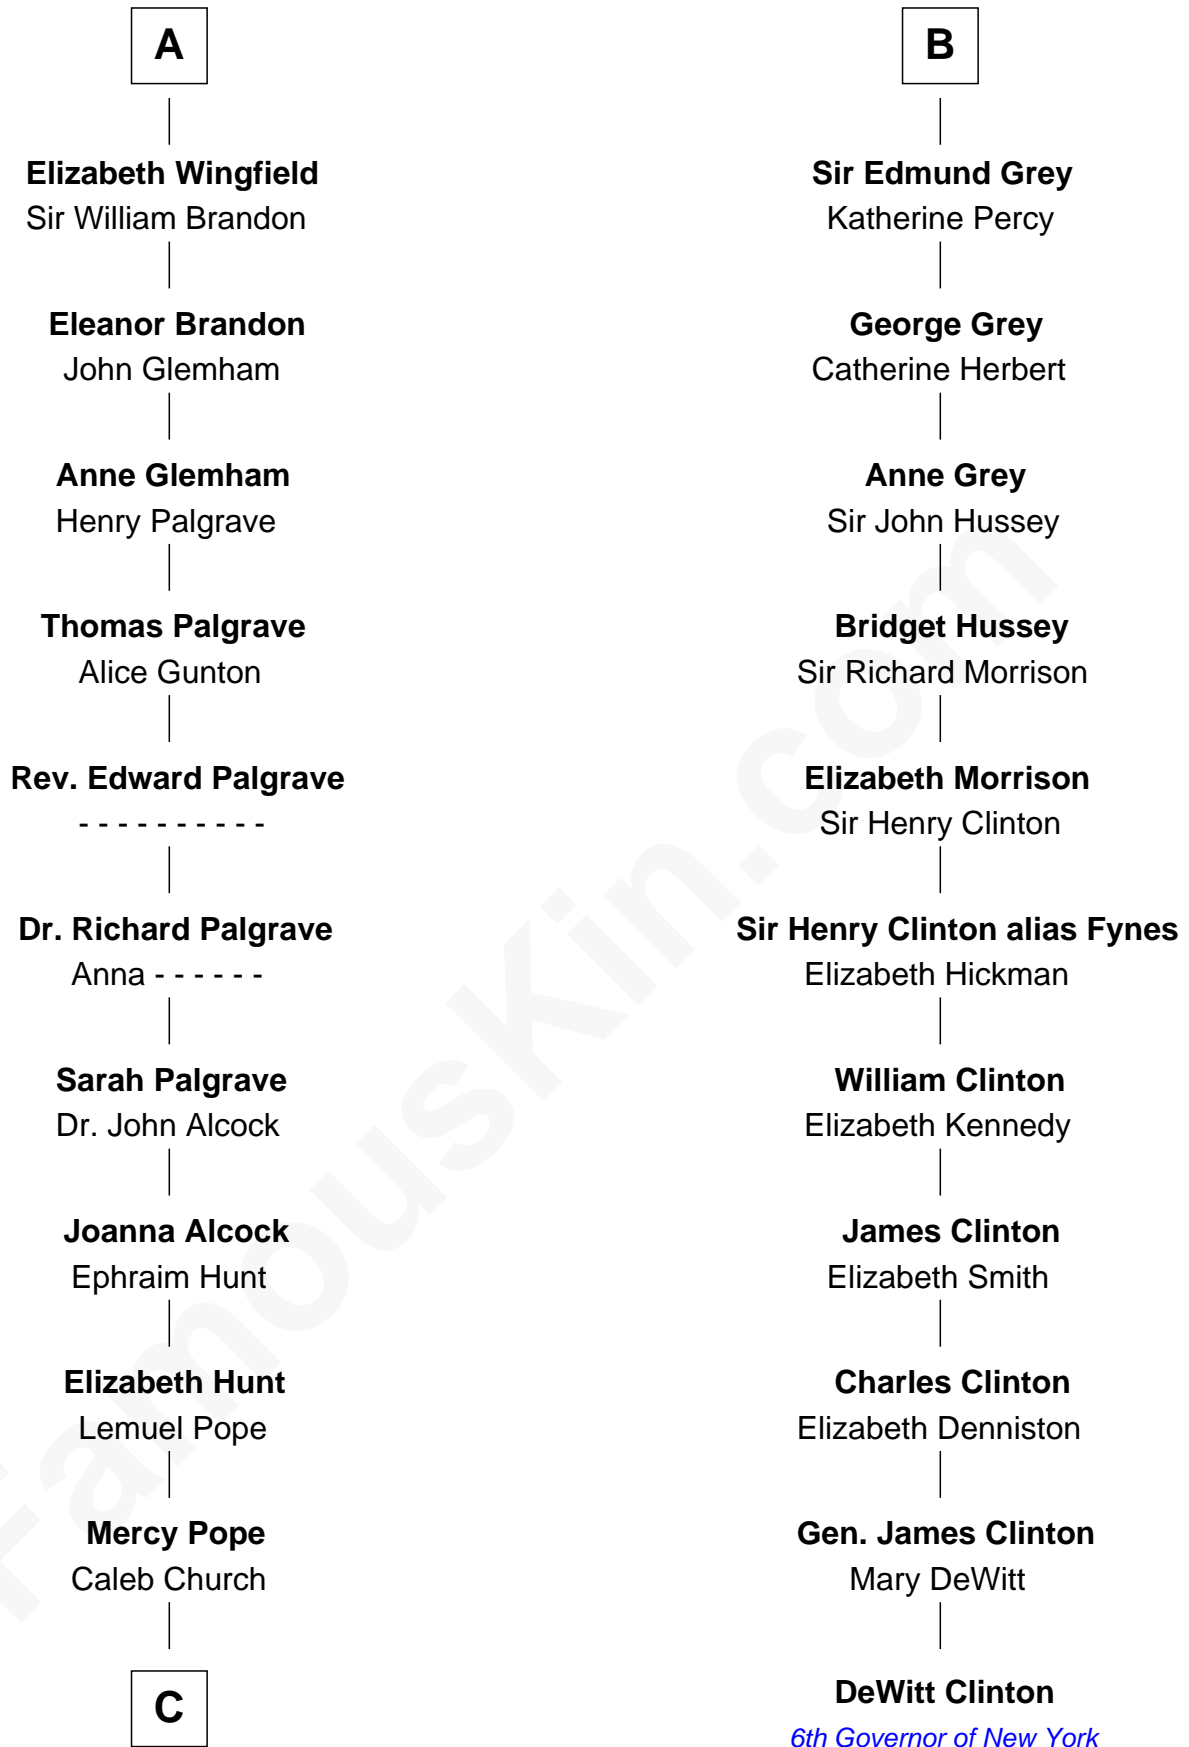

FamousKin.com
Relationship Chart of
Franklin D. Roosevelt
32nd U.S. President

17th cousin 4 times removed of
DeWitt Clinton
6th Governor of New York

Sir Gerald de Prendergast

C

—
Joseph Church

Deborah Perry

—
Deborah P. Church

Warren Delano

—
Warren Delano

Catharine Robbins Lyman

—
Sara Delano

James Roosevelt

—
Franklin D. Roosevelt

32nd U.S. President