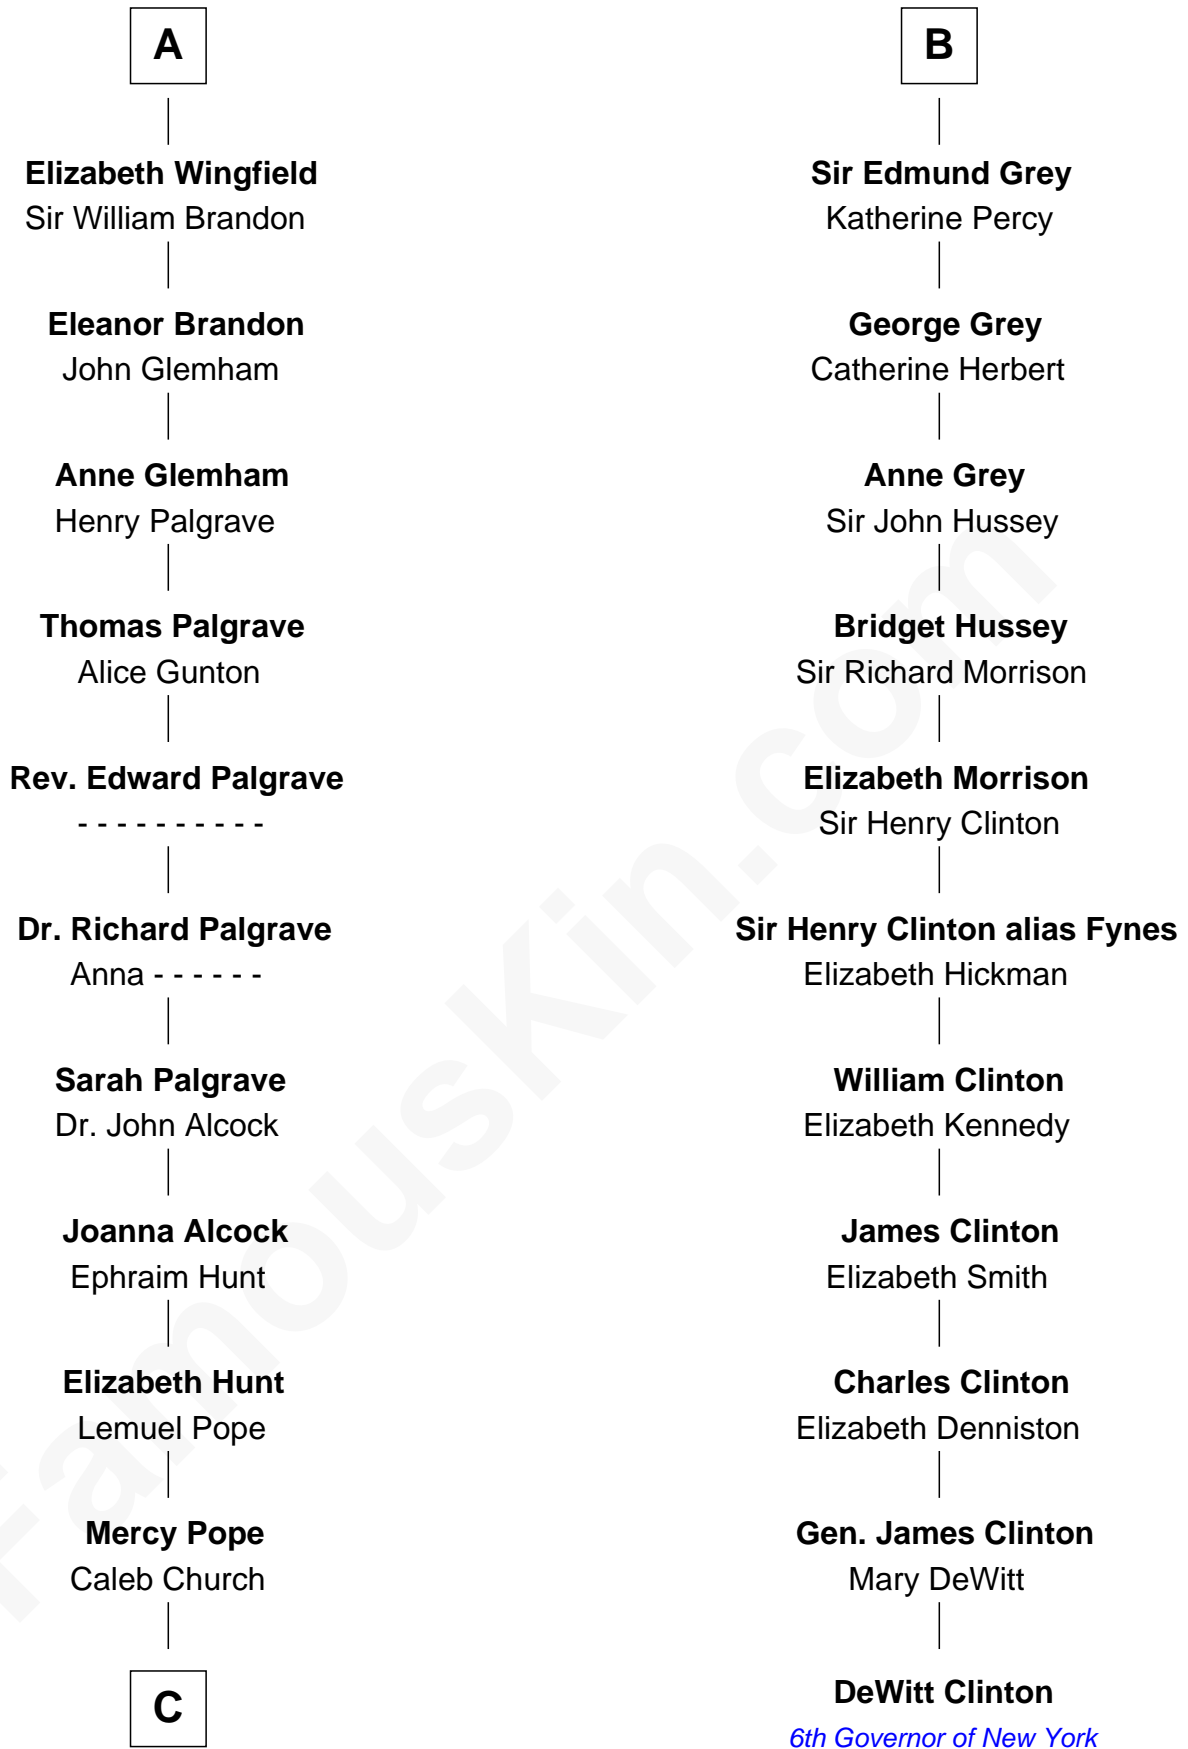

FamousKin.com
Relationship Chart of
Franklin D. Roosevelt
32nd U.S. President

17th cousin 4 times removed of
DeWitt Clinton
6th Governor of New York

C

Joseph Church

Deborah Perry

Deborah P. Church

Warren Delano

Warren Delano

Catharine Robbins Lyman

Sara Delano

James Roosevelt

Franklin D. Roosevelt

32nd U.S. President

FamousKin.com