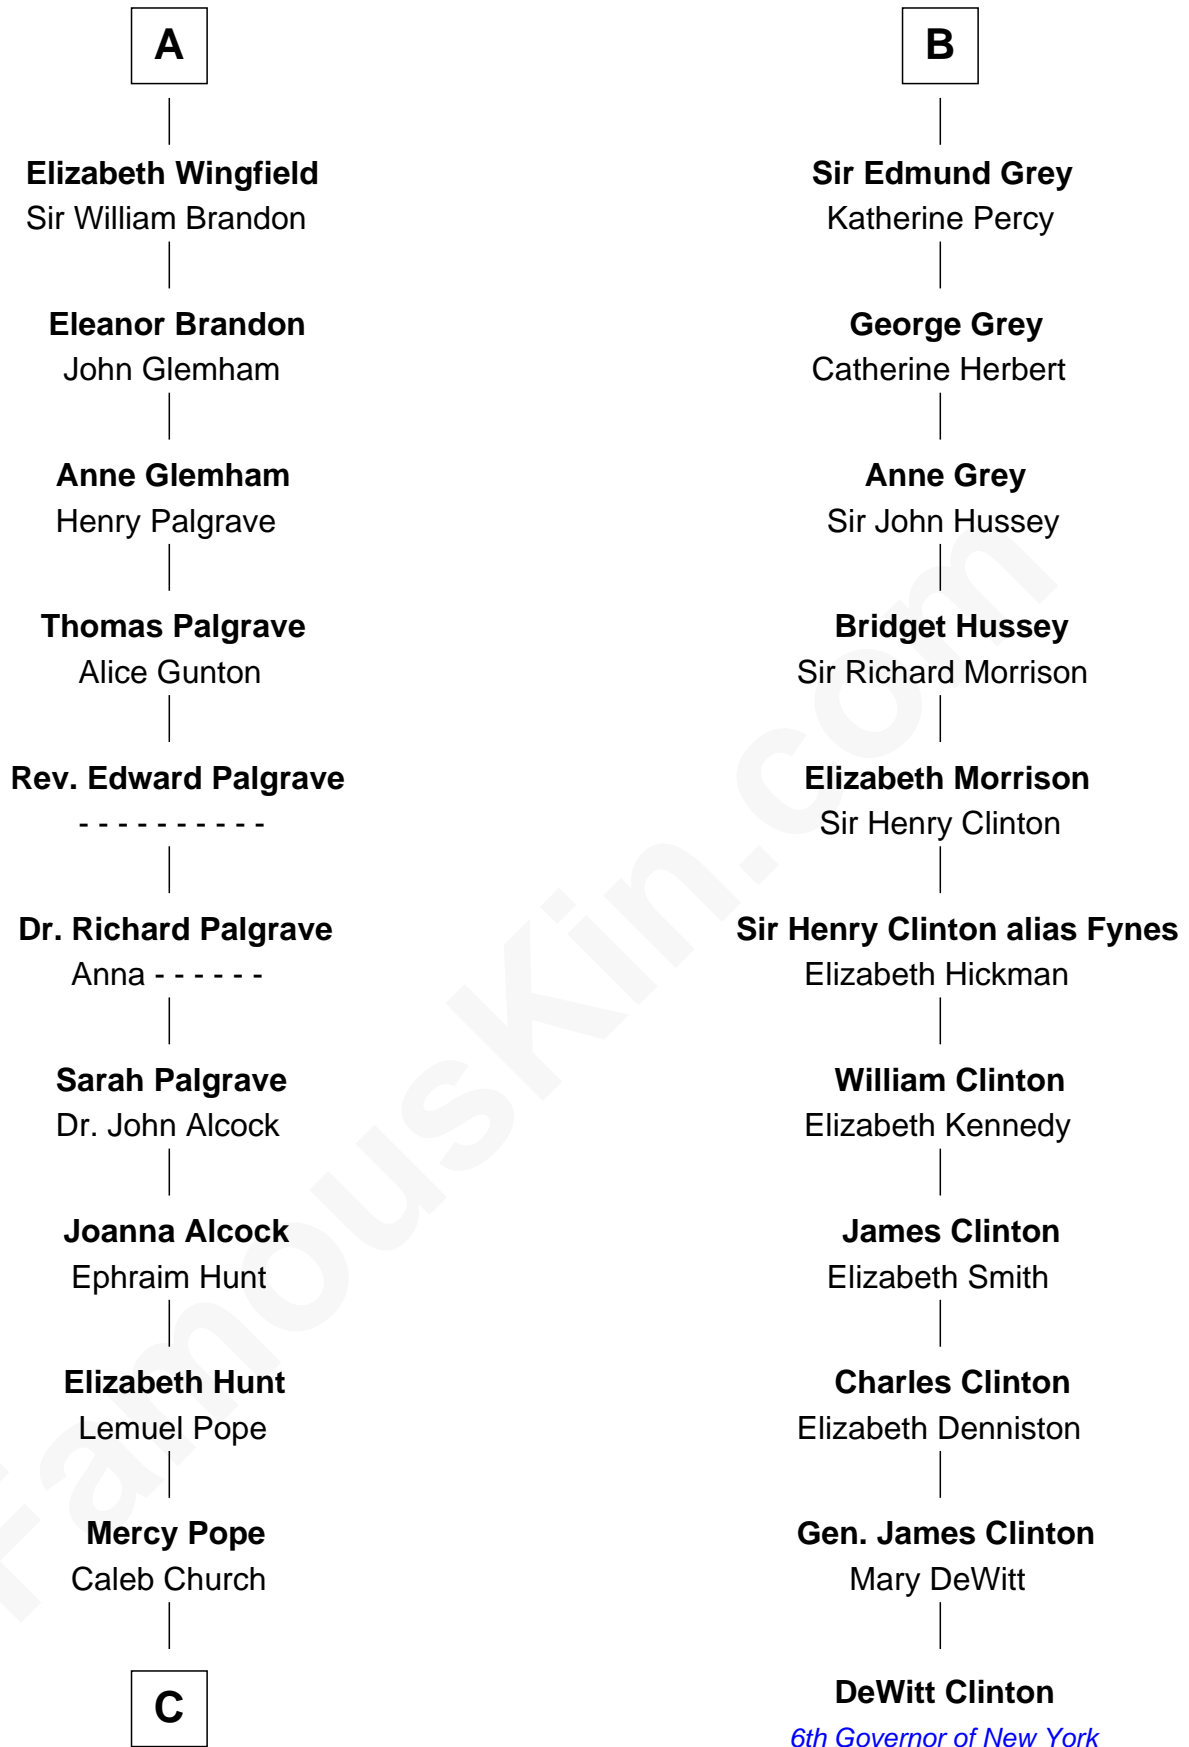

**FamousKin.com**  
**Relationship Chart of**  
**Franklin D. Roosevelt**  
*32nd U.S. President*

**17th cousin 4 times removed of**  
**DeWitt Clinton**  
*6th Governor of New York*

**C**

Joseph Church

Deborah Perry

Deborah P. Church

Warren Delano

Warren Delano

Catharine Robbins Lyman

Sara Delano

James Roosevelt

Franklin D. Roosevelt

*32nd U.S. President*