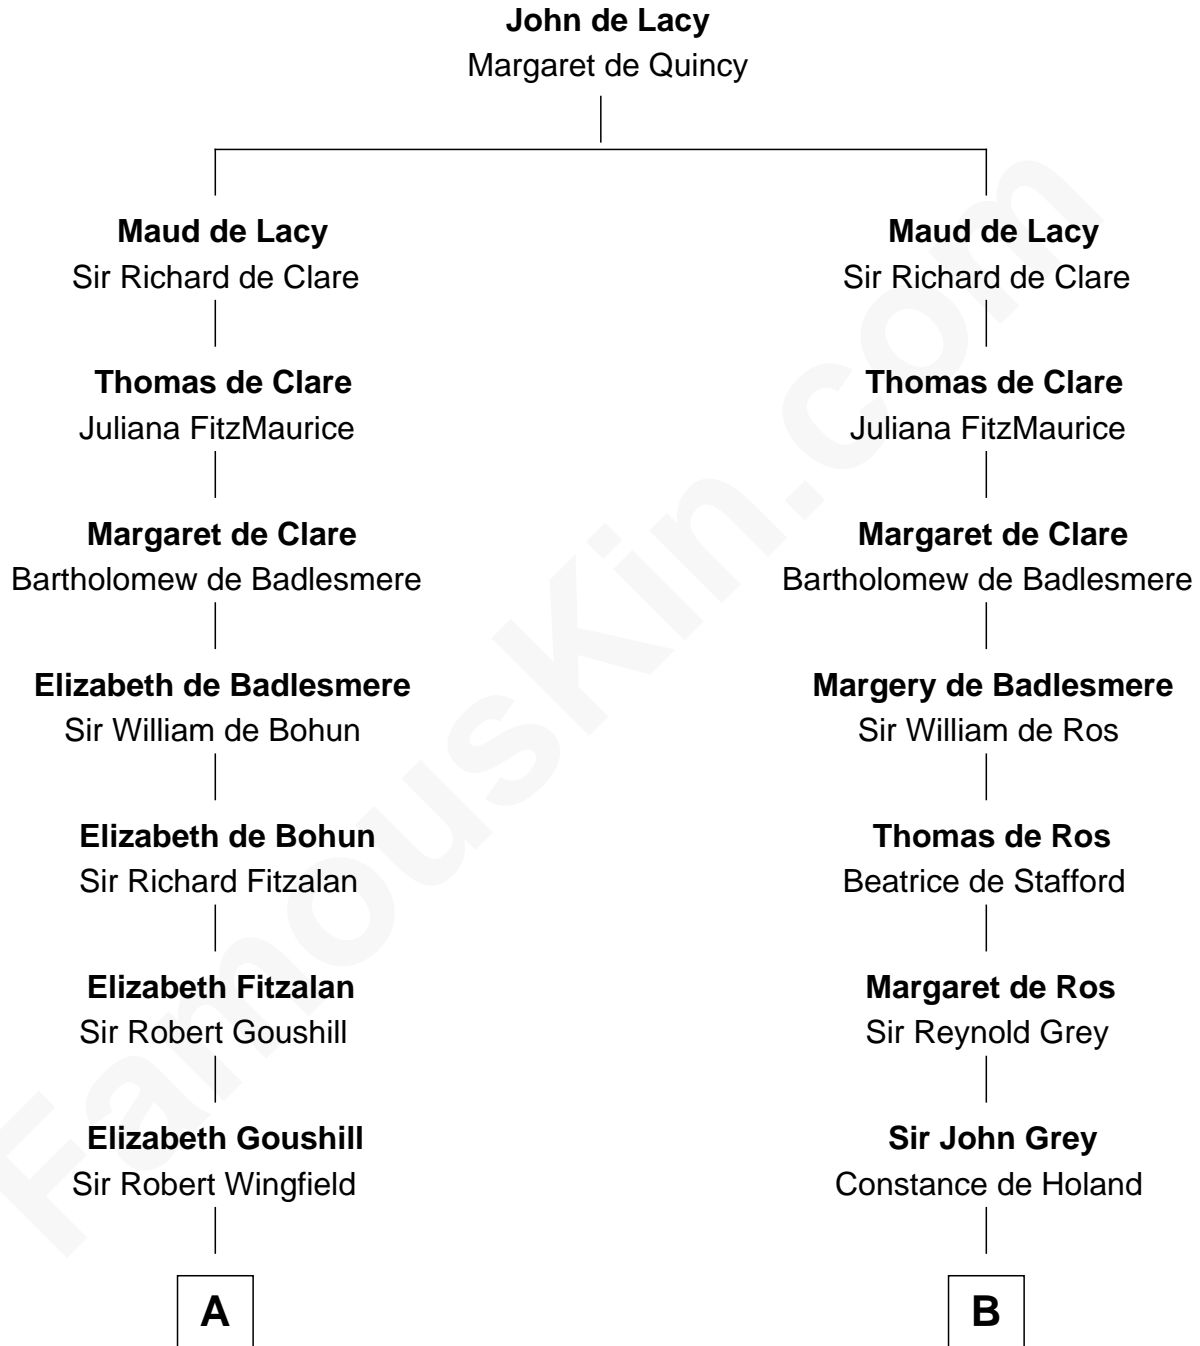

**FamousKin.com**  
**Relationship Chart of**  
**Franklin D. Roosevelt**  
*32nd U.S. President*

**17th cousin 4 times removed of**  
**DeWitt Clinton**  
*6th Governor of New York*

**C**

Joseph Church

Deborah Perry

Deborah P. Church

Warren Delano

Warren Delano

Catharine Robbins Lyman

Sara Delano

James Roosevelt

Franklin D. Roosevelt

*32nd U.S. President*