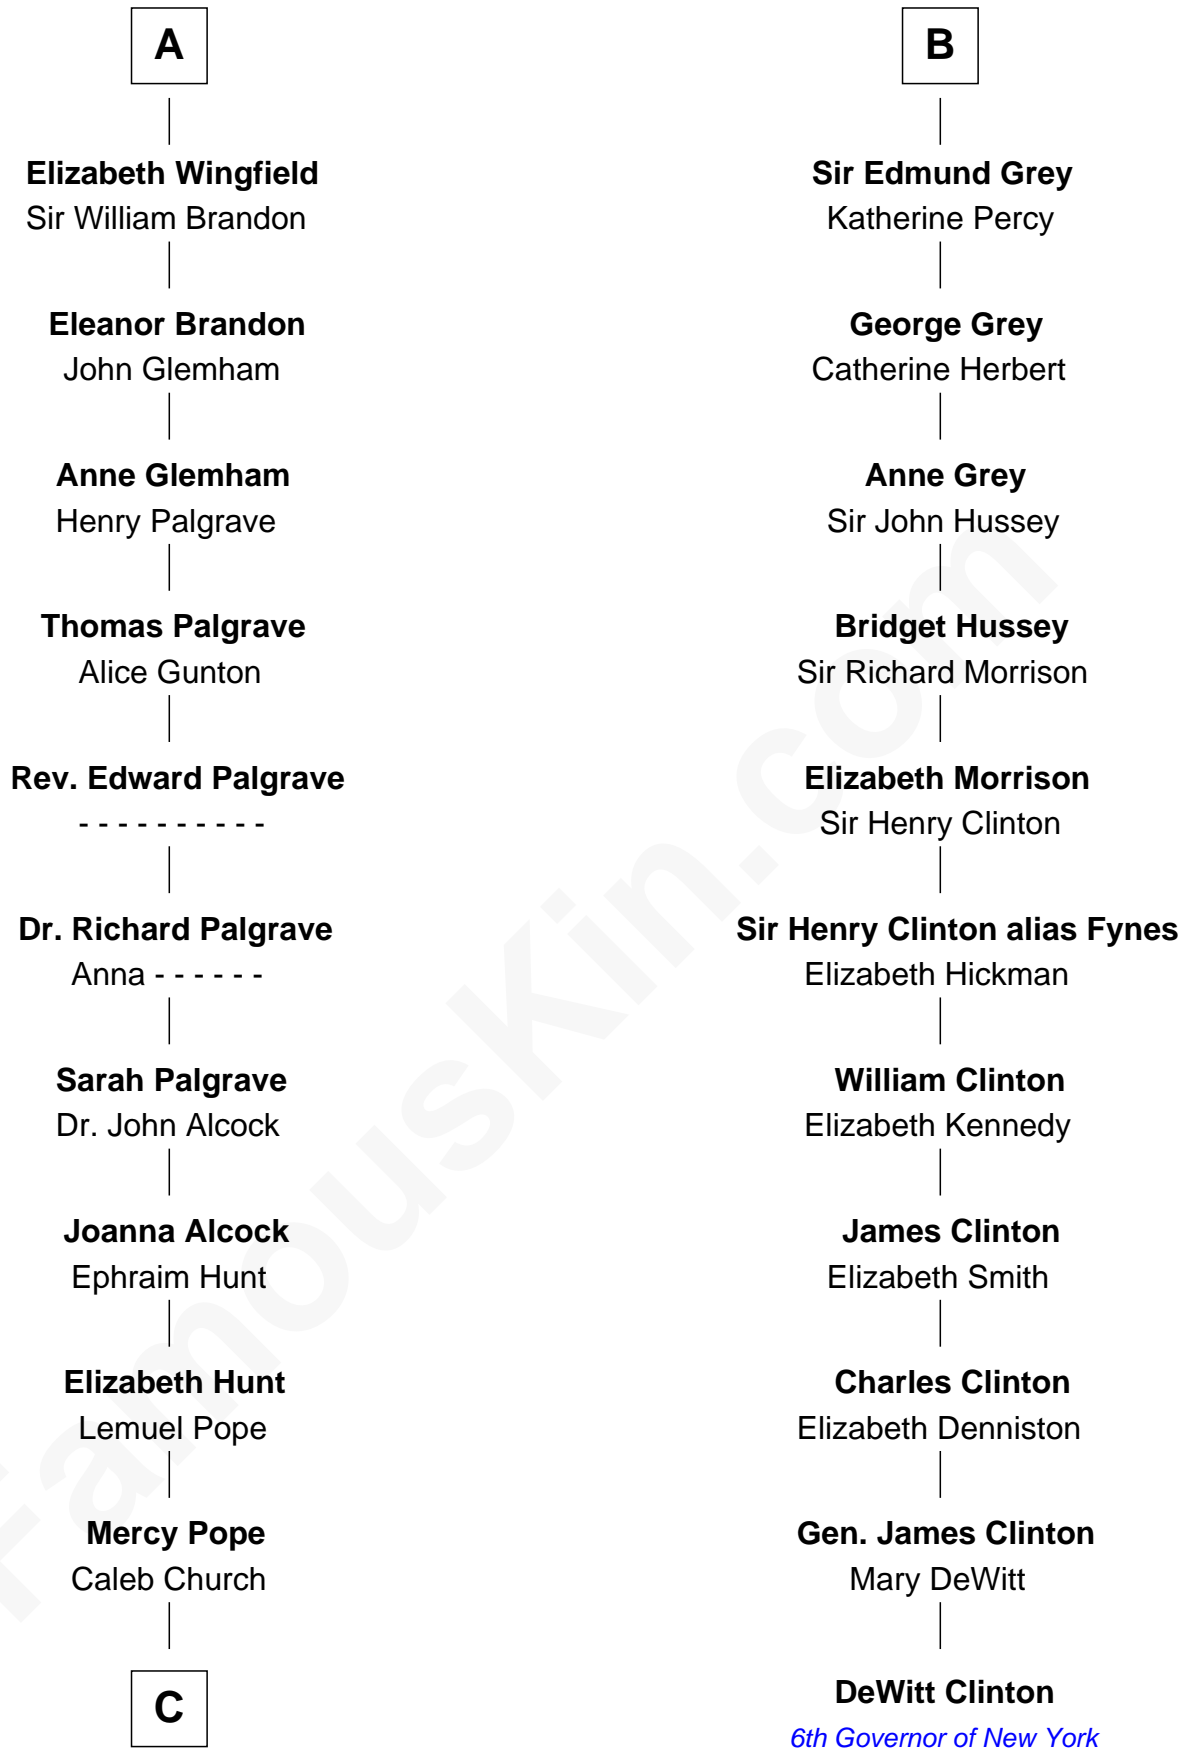

FamousKin.com
Relationship Chart of
Franklin D. Roosevelt
32nd U.S. President

17th cousin 4 times removed of
DeWitt Clinton
6th Governor of New York

C

Joseph Church

Deborah Perry

Deborah P. Church

Warren Delano

Warren Delano

Catharine Robbins Lyman

Sara Delano

James Roosevelt

Franklin D. Roosevelt

32nd U.S. President

FamousKin.com