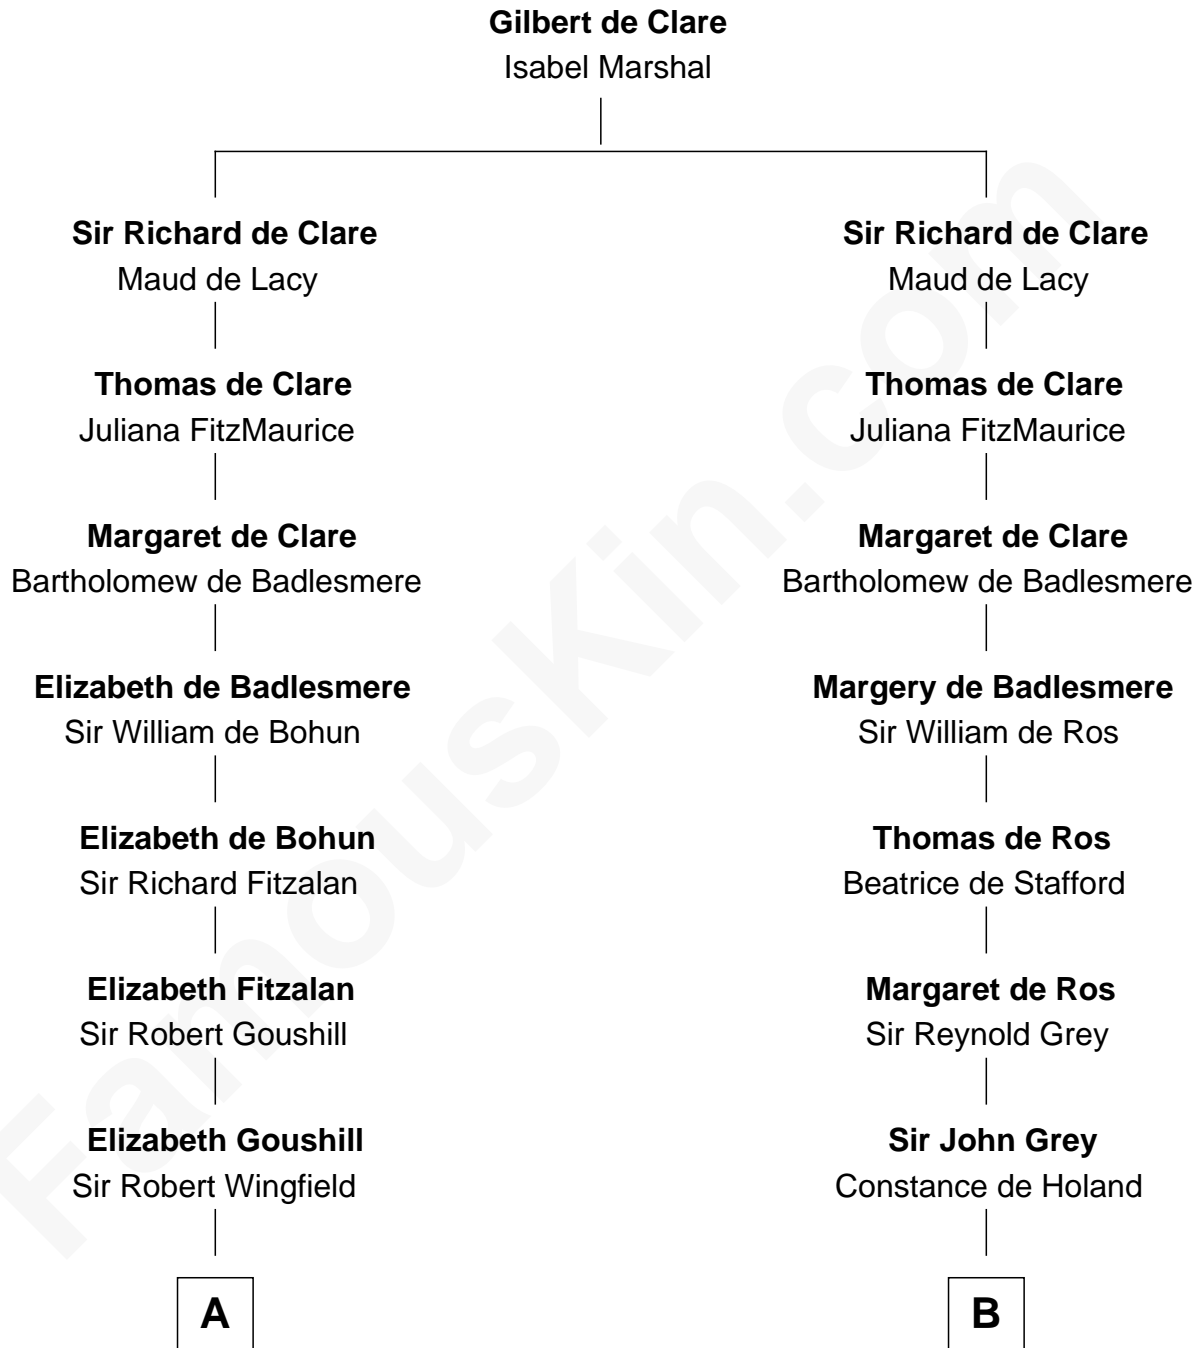

FamousKin.com
Relationship Chart of
Franklin D. Roosevelt
32nd U.S. President

17th cousin 4 times removed of
DeWitt Clinton
6th Governor of New York

C

Joseph Church

Deborah Perry

Deborah P. Church

Warren Delano

Warren Delano

Catharine Robbins Lyman

Sara Delano

James Roosevelt

Franklin D. Roosevelt

32nd U.S. President

FamousKin.com