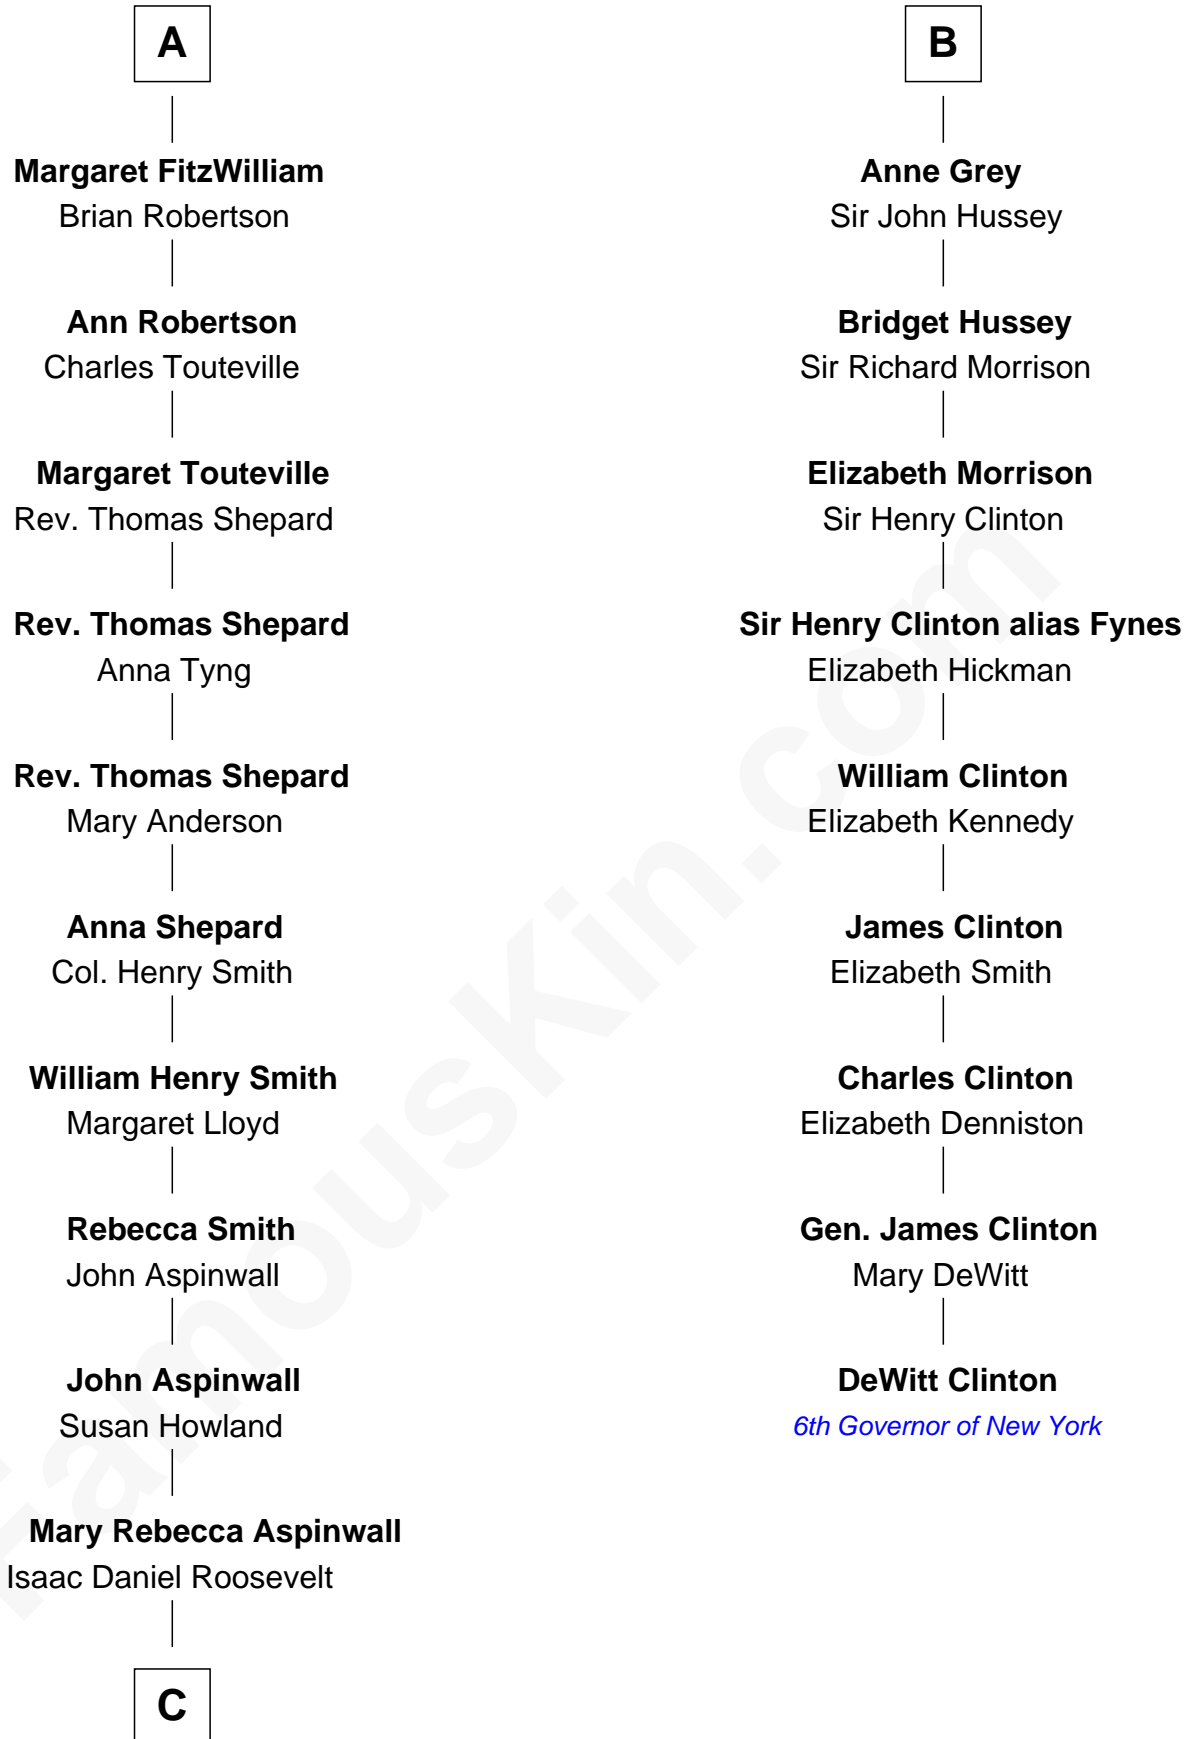

**FamousKin.com**  
**Relationship Chart of**  
**Franklin D. Roosevelt**  
*32nd U.S. President*

**15th cousin 3 times removed of**  
**DeWitt Clinton**  
*6th Governor of New York*

**C**

James Roosevelt

Sara Delano

Franklin D. Roosevelt

*32nd U.S. President*

FamousKin.com