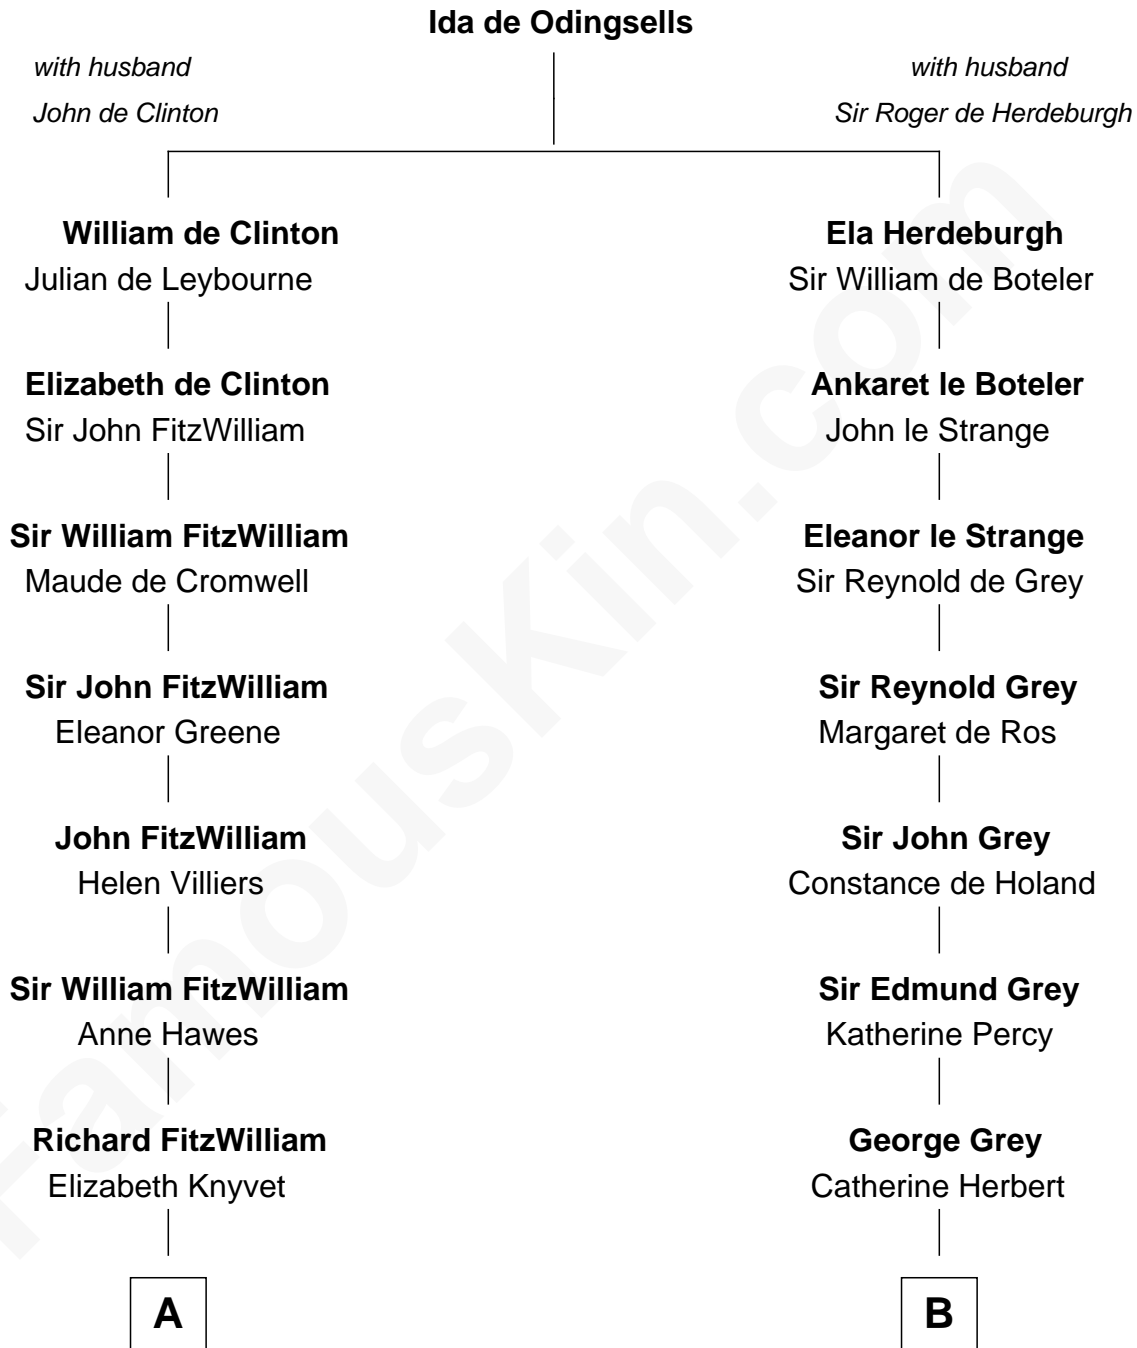

**FamousKin.com**  
**Relationship Chart of**  
**Franklin D. Roosevelt**  
*32nd U.S. President*

**15th cousin 3 times removed of**  
**DeWitt Clinton**  
*6th Governor of New York*

**C**

James Roosevelt

Sara Delano

Franklin D. Roosevelt

*32nd U.S. President*

FamousKin.com