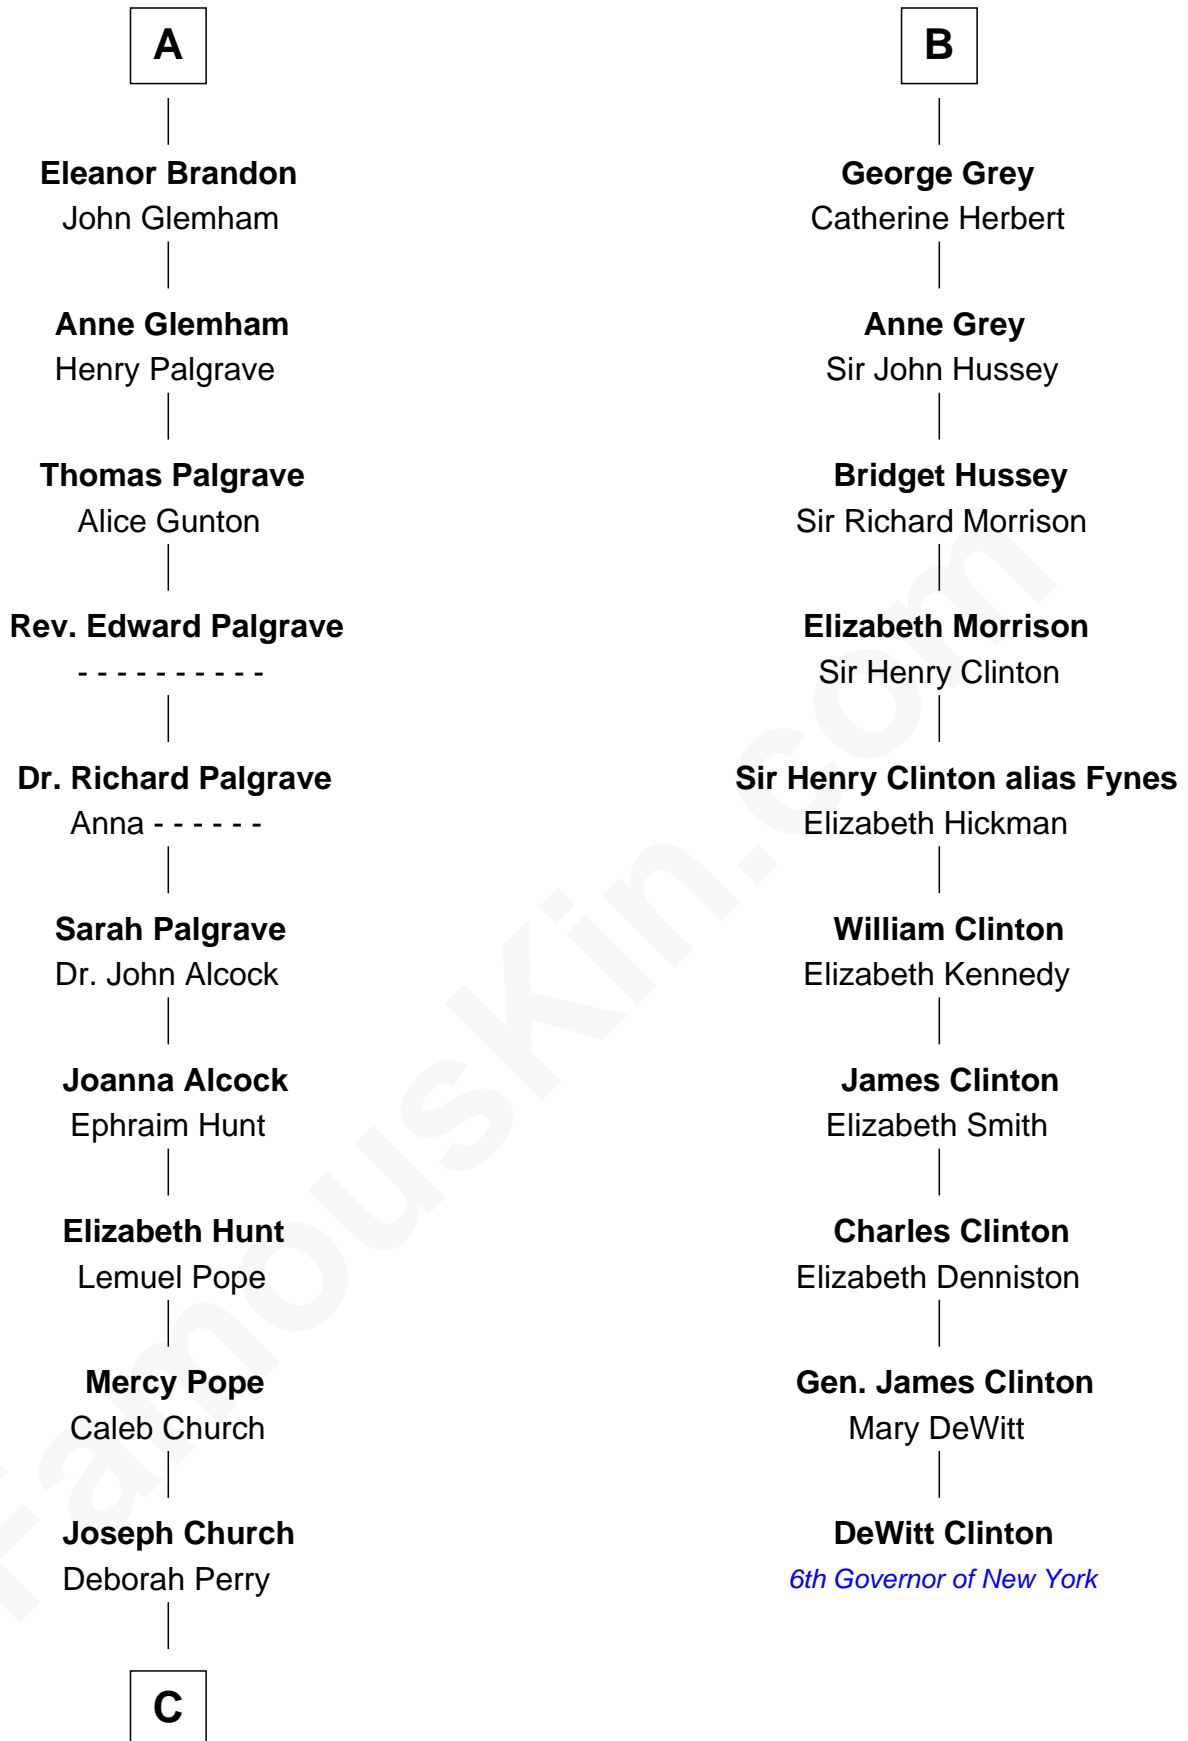

FamousKin.com
Relationship Chart of
Franklin D. Roosevelt
32nd U.S. President

16th cousin 4 times removed of

DeWitt Clinton
6th Governor of New York

Robert I, Count of Artois
 Matilda of Brabant

C

—
Deborah P. Church

Warren Delano

—
Warren Delano

Catharine Robbins Lyman

—
Sara Delano

James Roosevelt

—
Franklin D. Roosevelt

32nd U.S. President

FamousKin.com