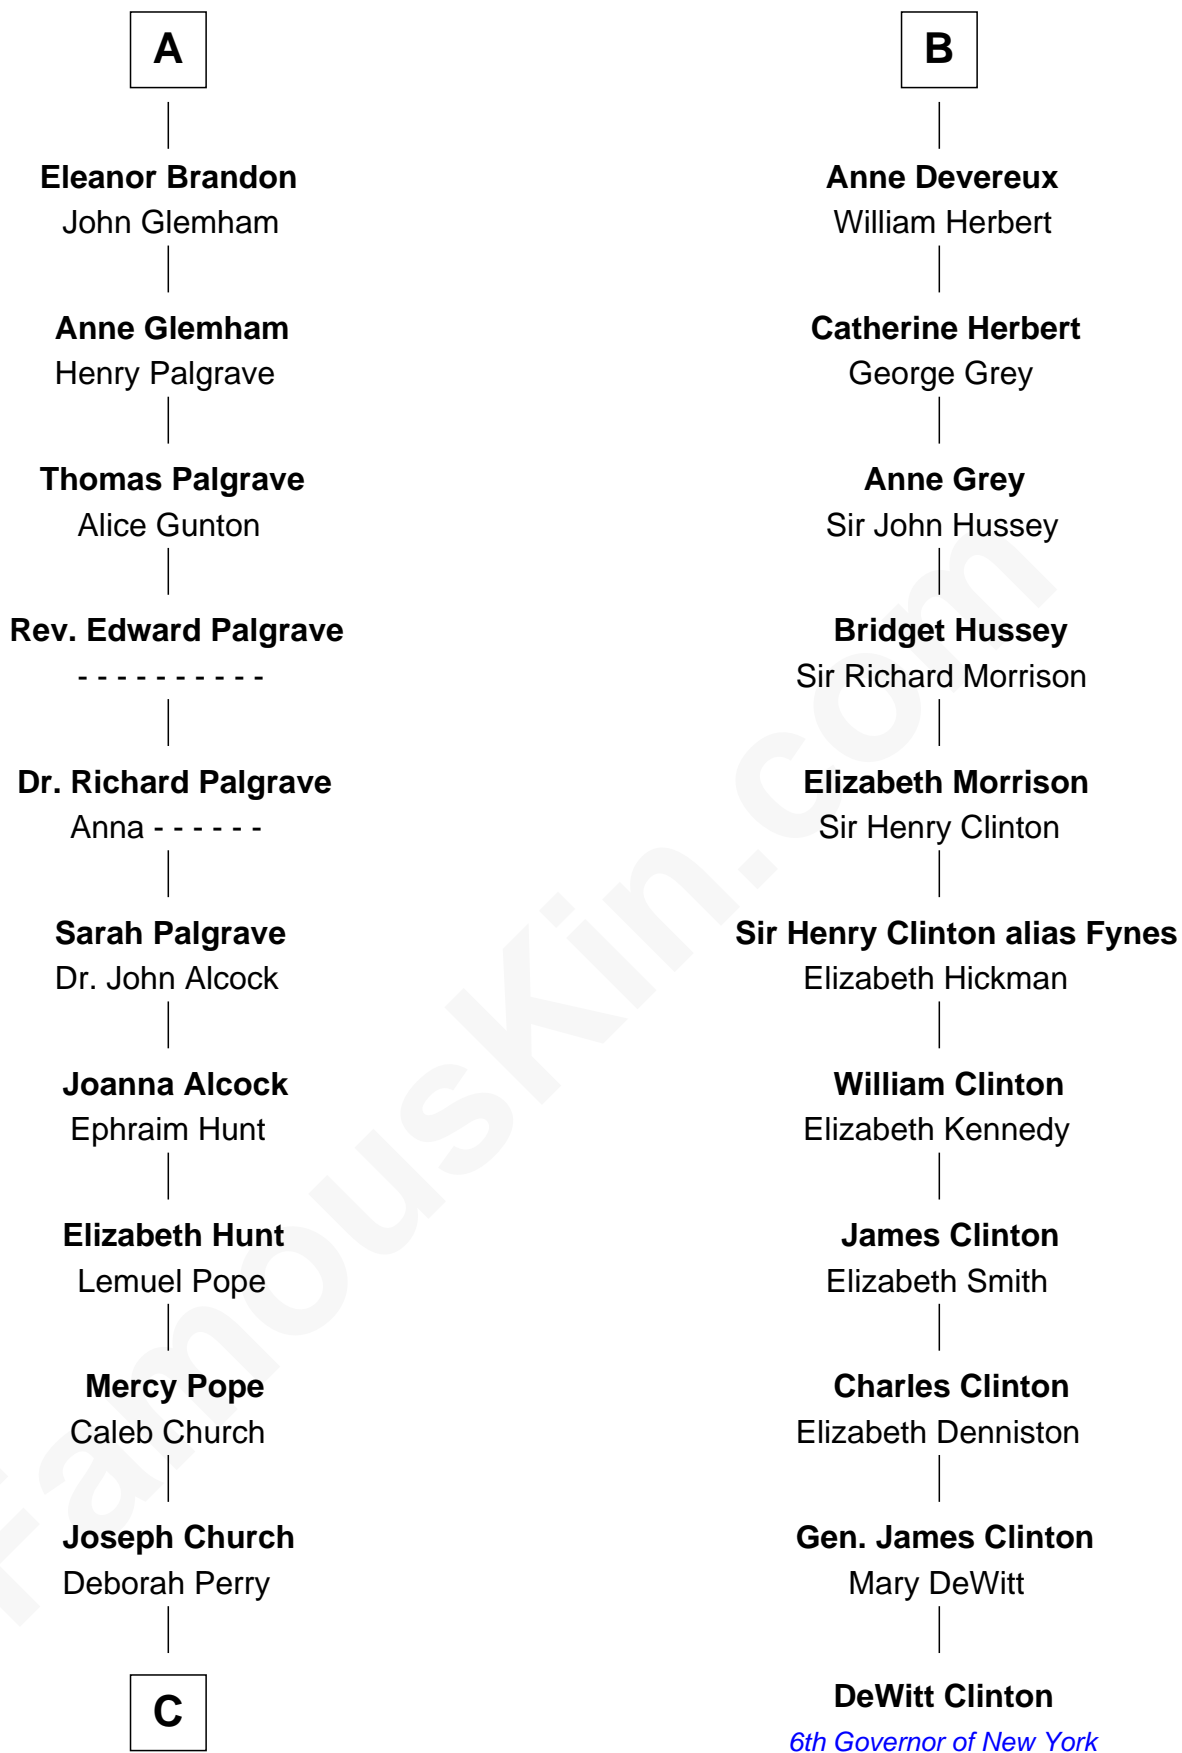

FamousKin.com
Relationship Chart of
Franklin D. Roosevelt
32nd U.S. President

17th cousin 3 times removed of
DeWitt Clinton
6th Governor of New York

Sir Humphrey de Bohun
 Eleanor de Braiose

C

—
Deborah P. Church

Warren Delano

—
Warren Delano

Catharine Robbins Lyman

—
Sara Delano

James Roosevelt

—
Franklin D. Roosevelt

32nd U.S. President

FamousKin.com