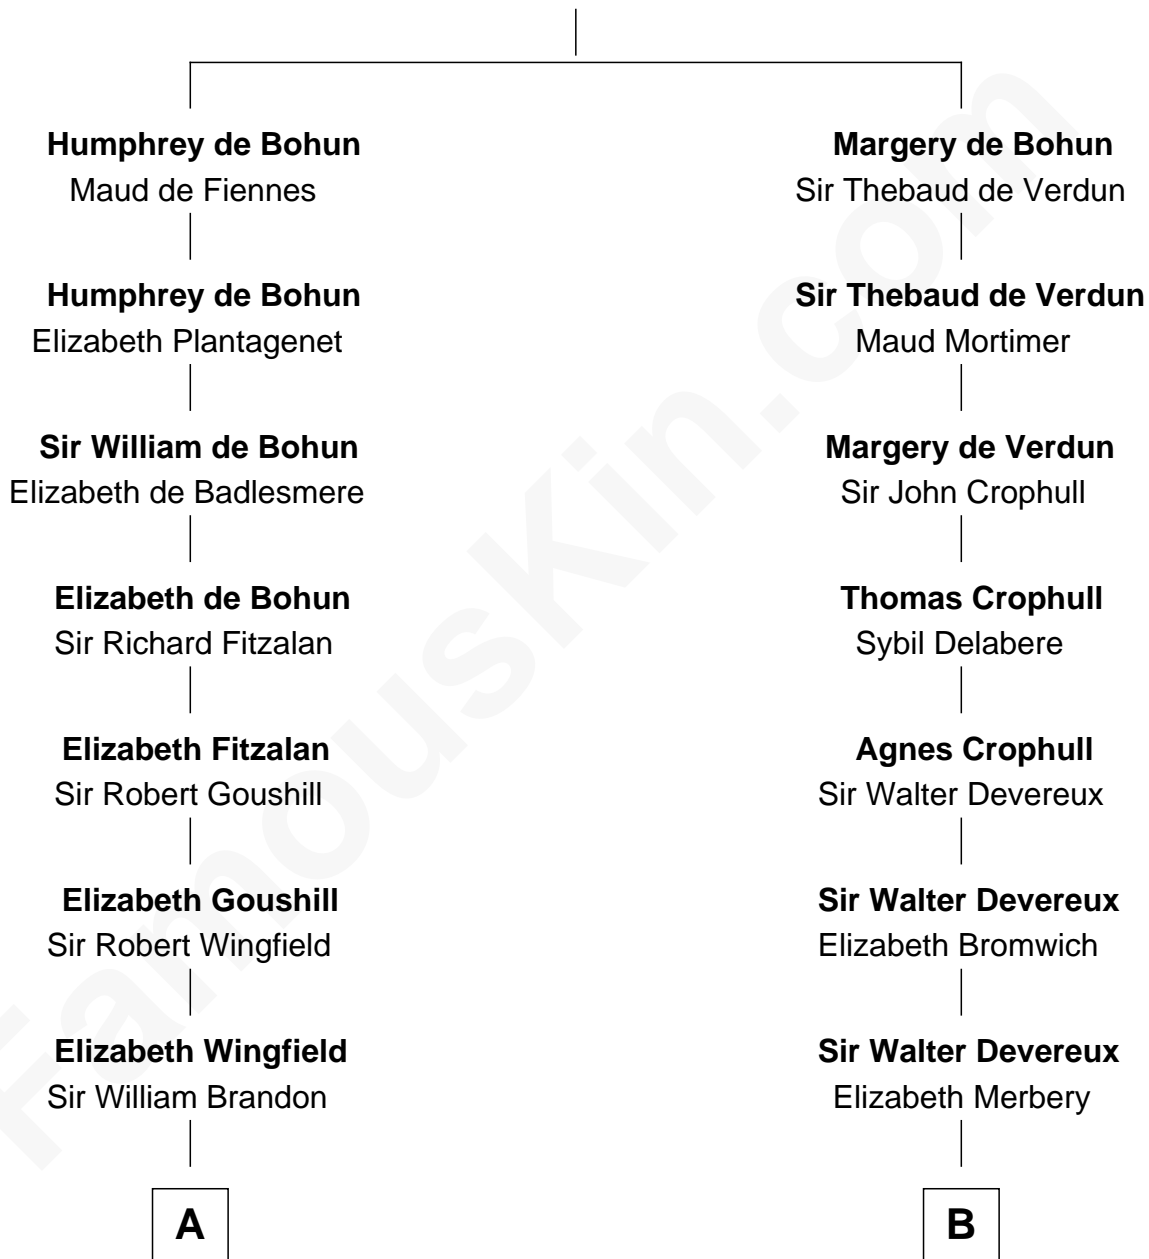

FamousKin.com
Relationship Chart of
Franklin D. Roosevelt
32nd U.S. President

17th cousin 3 times removed of
DeWitt Clinton
6th Governor of New York

Sir Humphrey de Bohun
 Eleanor de Braiose

C

—
Deborah P. Church

Warren Delano

—
Warren Delano

Catharine Robbins Lyman

—
Sara Delano

James Roosevelt

—
Franklin D. Roosevelt

32nd U.S. President

FamousKin.com