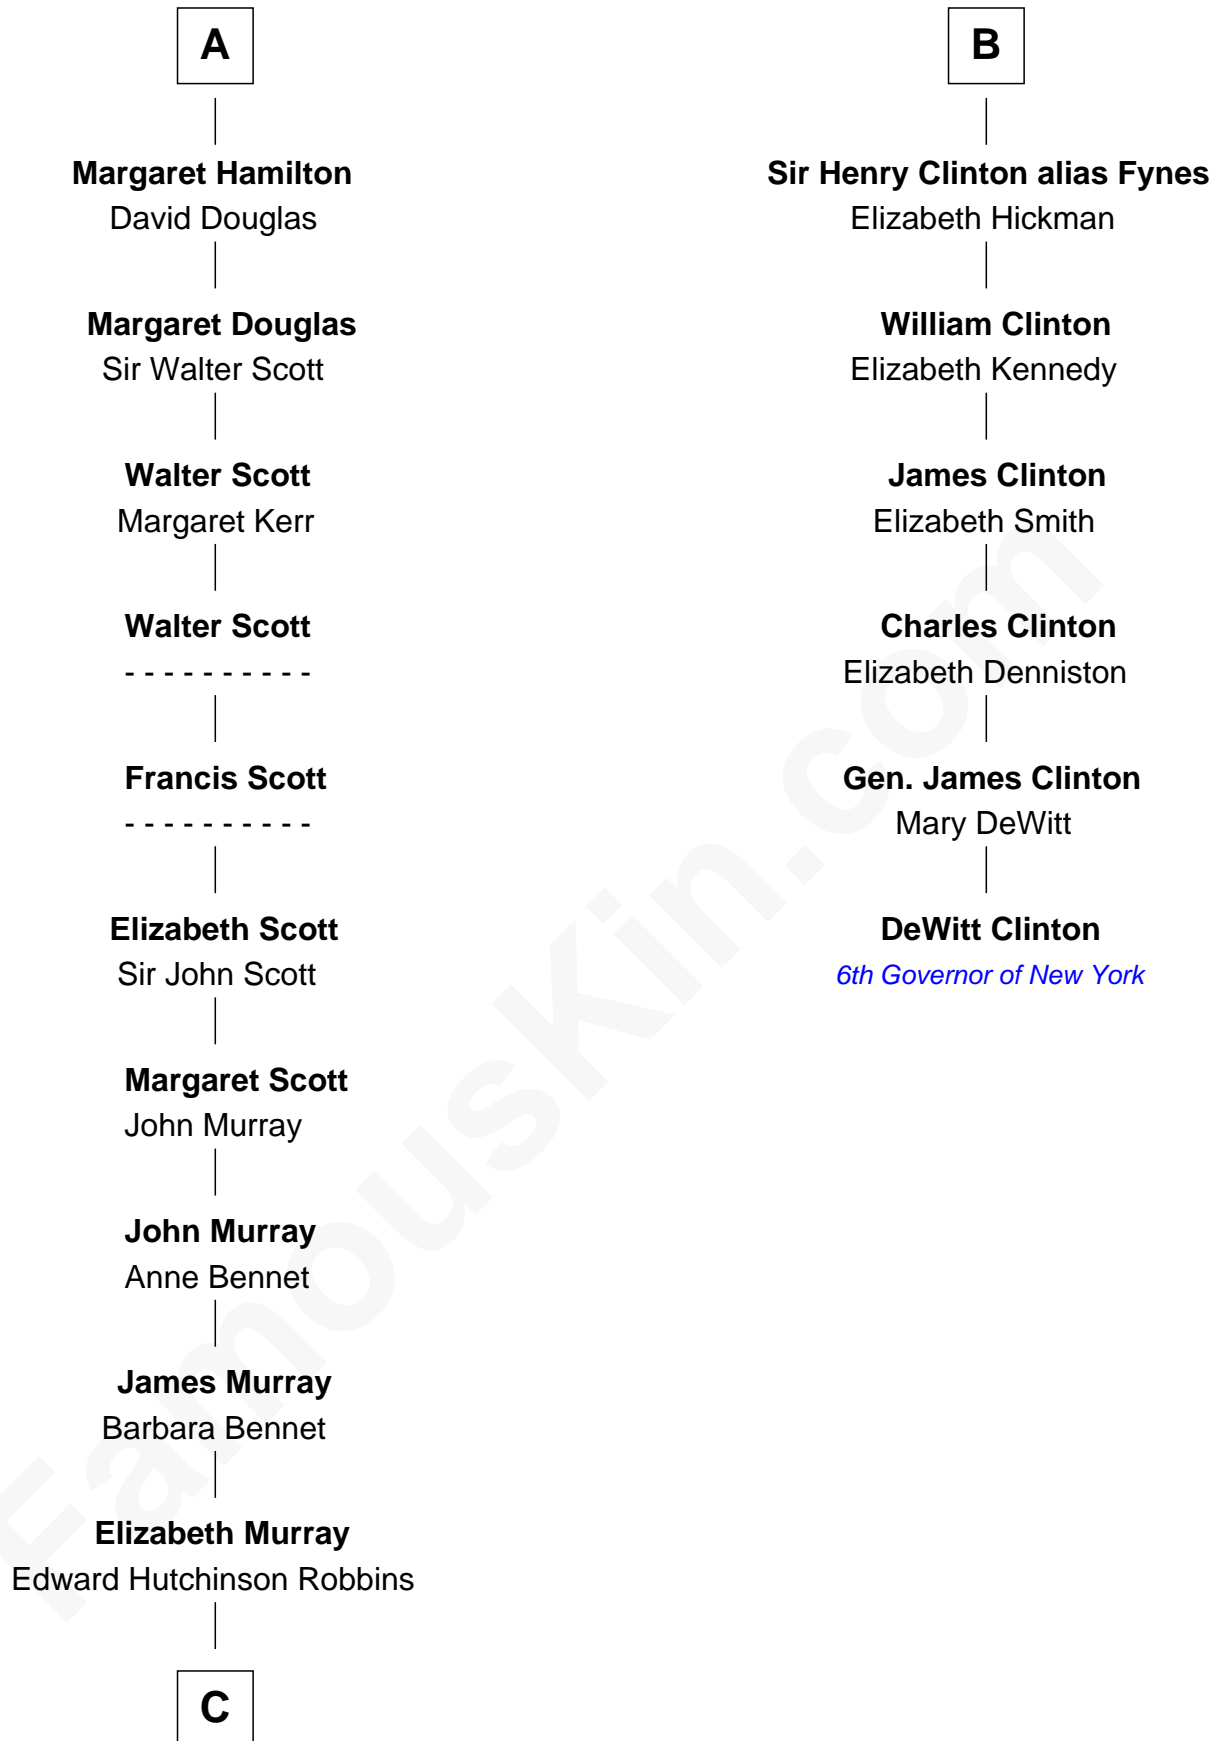

FamousKin.com
Relationship Chart of
Franklin D. Roosevelt
32nd U.S. President

12th cousin 8 times removed of

DeWitt Clinton
6th Governor of New York

C

—
Anne Jean Robbins
Judge Joseph Lyman

—
Catharine Robbins Lyman
Warren Delano

—
Sara Delano
James Roosevelt

—
Franklin D. Roosevelt
32nd U.S. President

FamousKin.com