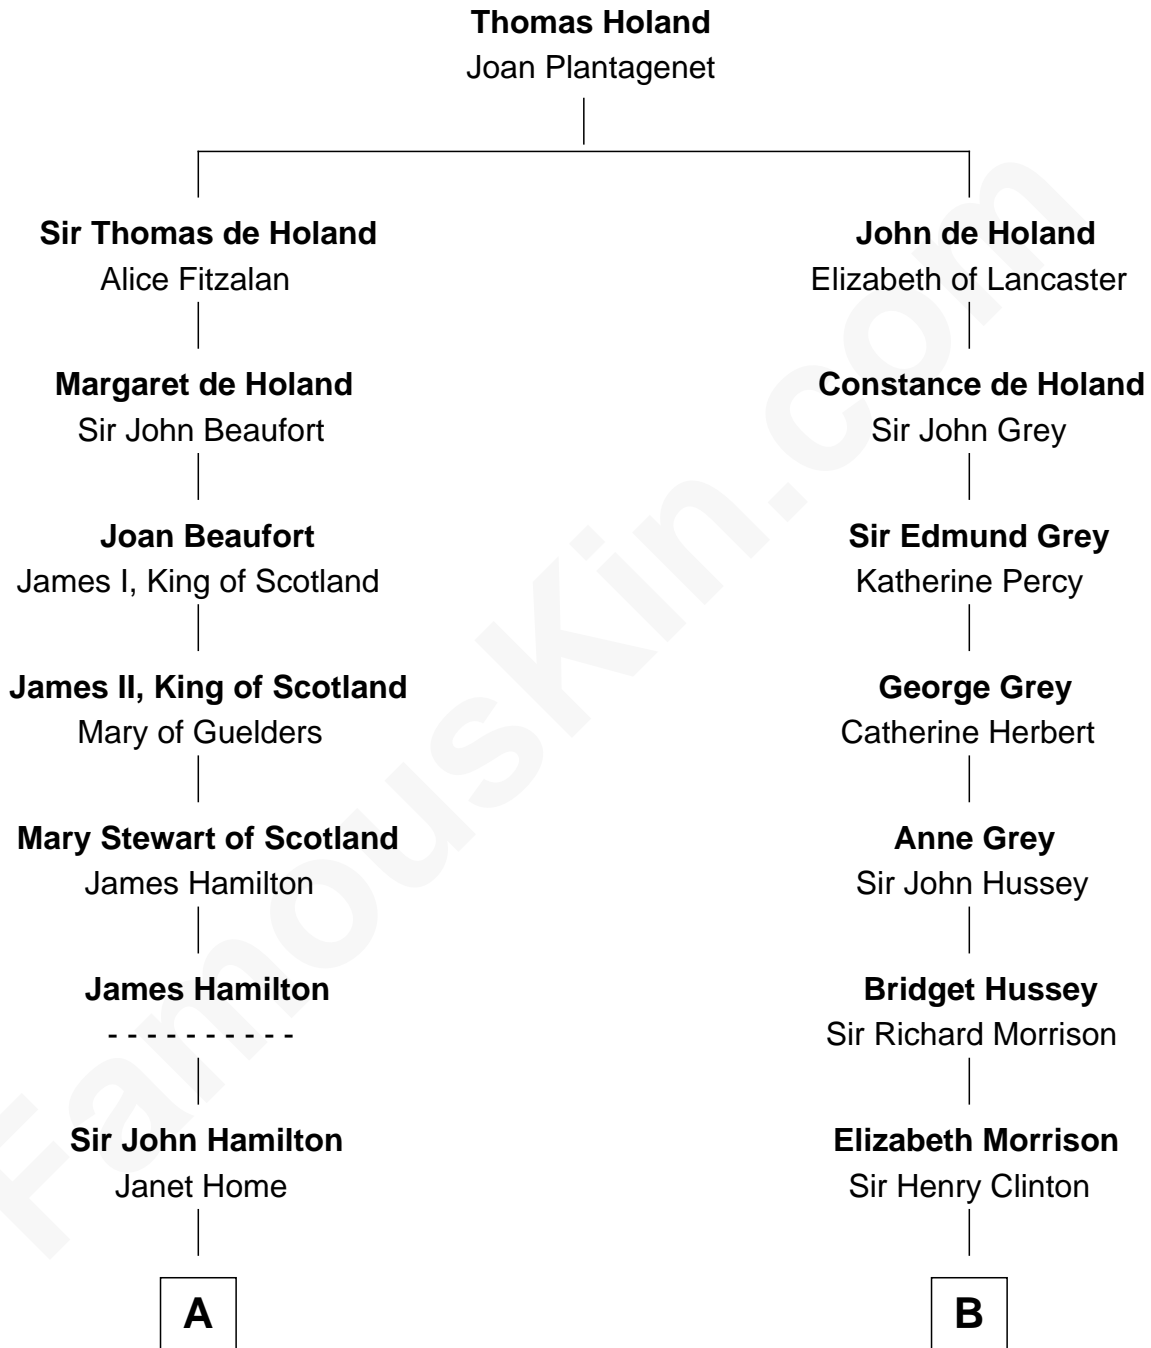

FamousKin.com
Relationship Chart of
Franklin D. Roosevelt
32nd U.S. President

12th cousin 8 times removed of

DeWitt Clinton
6th Governor of New York

C

—
Anne Jean Robbins
Judge Joseph Lyman

—
Catharine Robbins Lyman
Warren Delano

—
Sara Delano
James Roosevelt

—
Franklin D. Roosevelt
32nd U.S. President

FamousKin.com