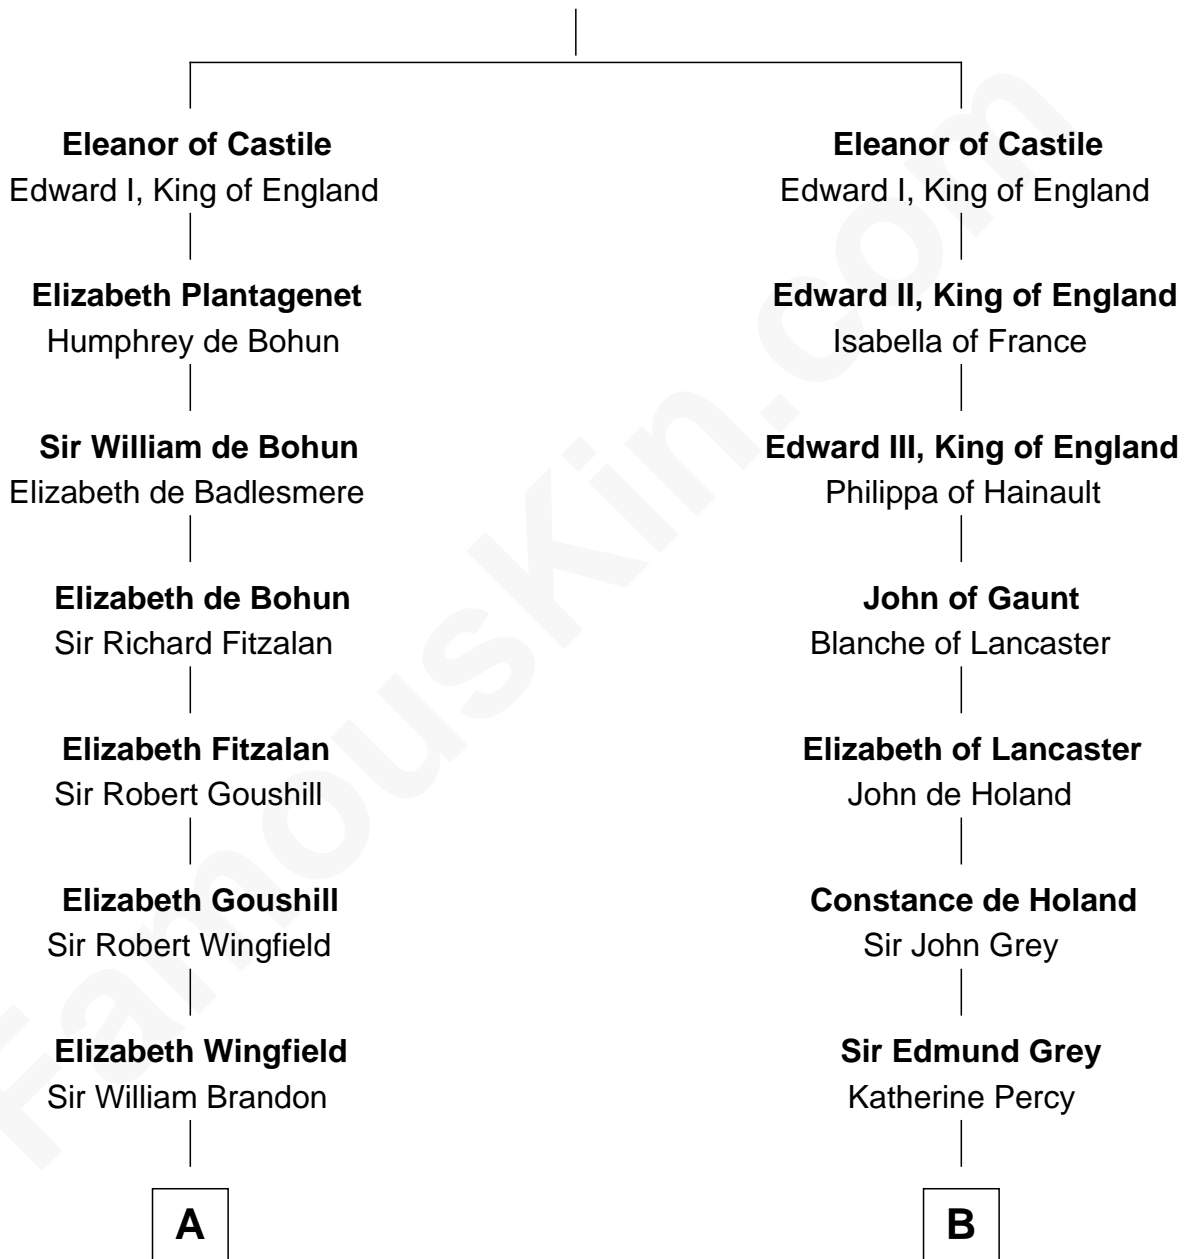

FamousKin.com
Relationship Chart of
Franklin D. Roosevelt
32nd U.S. President

16th cousin 4 times removed of
DeWitt Clinton
6th Governor of New York

Ferdinand III, King of Castile
 Joanna of Ponthieu

C

—
Deborah P. Church

Warren Delano

—
Warren Delano

Catharine Robbins Lyman

—
Sara Delano

James Roosevelt

—
Franklin D. Roosevelt

32nd U.S. President

FamousKin.com