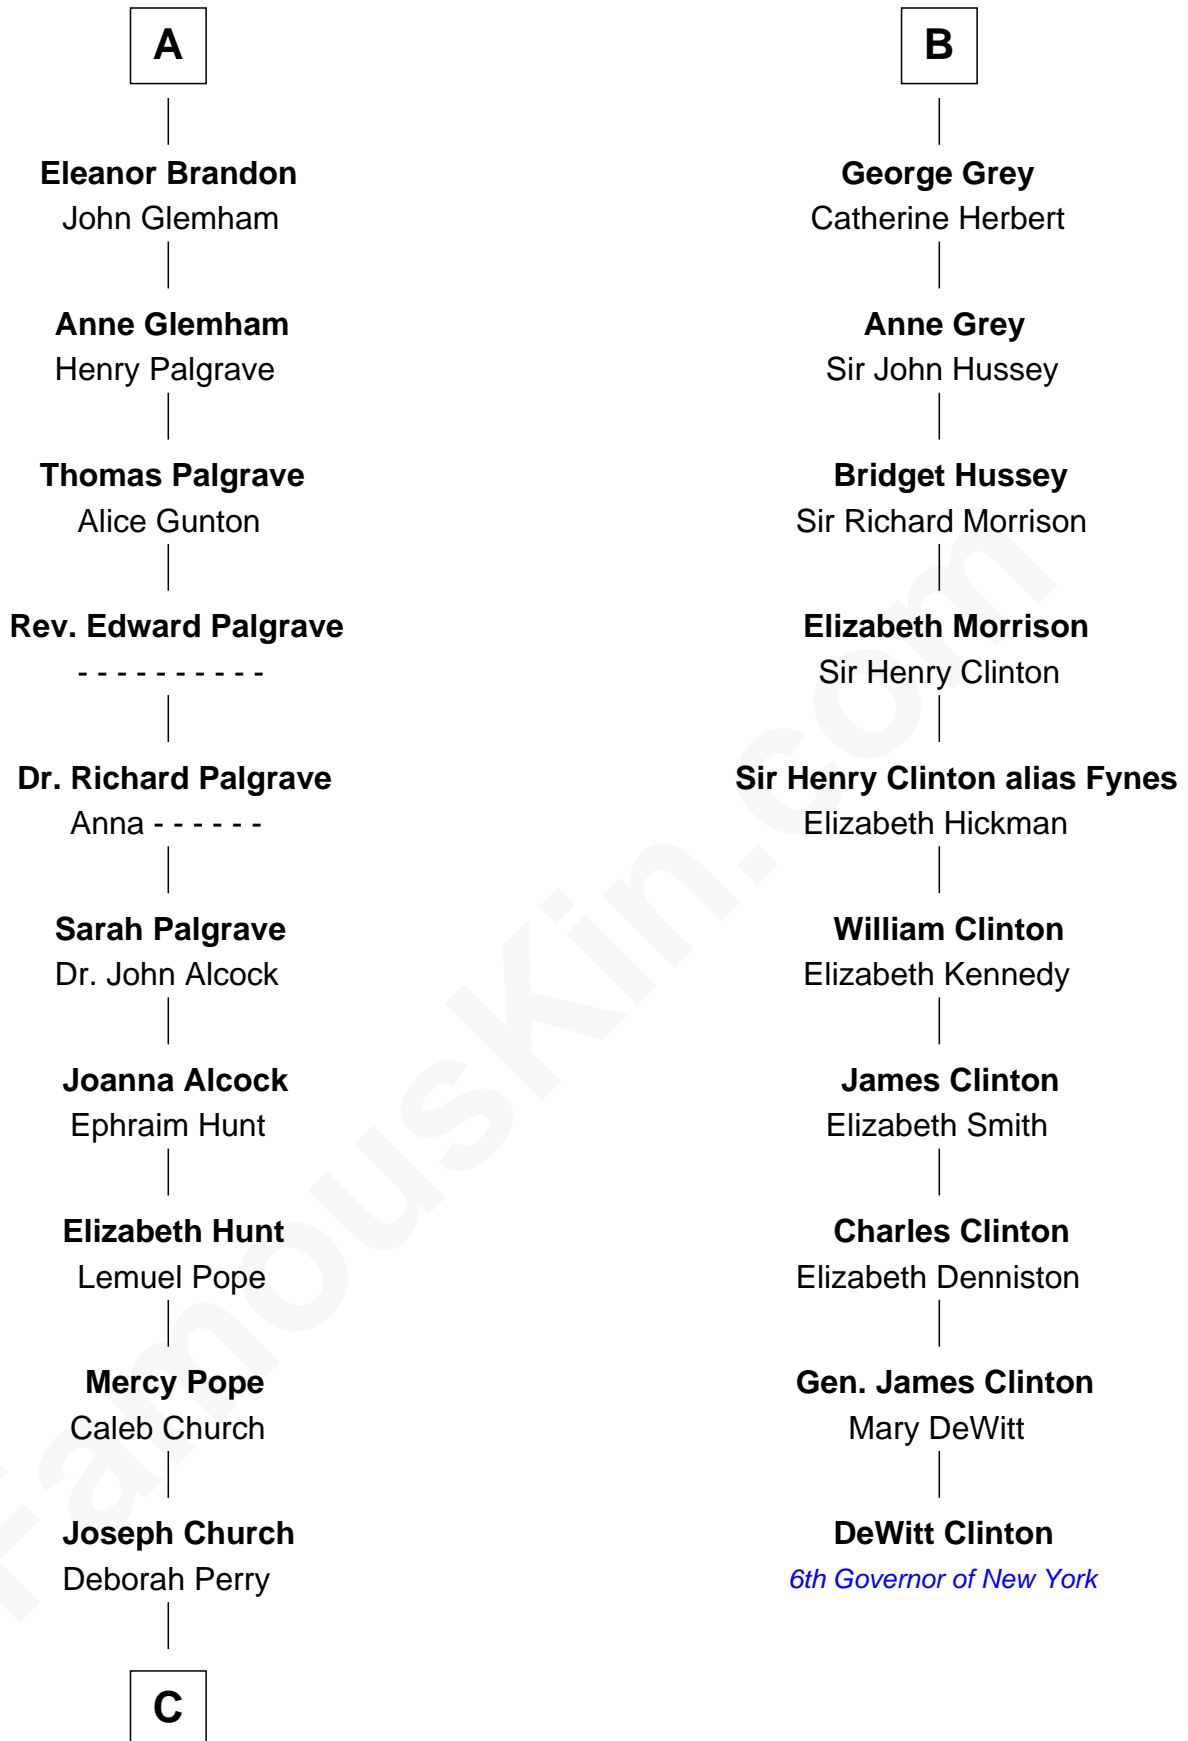

FamousKin.com
Relationship Chart of
Franklin D. Roosevelt
32nd U.S. President

16th cousin 4 times removed of
DeWitt Clinton
6th Governor of New York

Ferdinand III, King of Castile
 Joanna of Ponthieu

C

—
Deborah P. Church

Warren Delano

—
Warren Delano

Catharine Robbins Lyman

—
Sara Delano

James Roosevelt

—
Franklin D. Roosevelt

32nd U.S. President

FamousKin.com