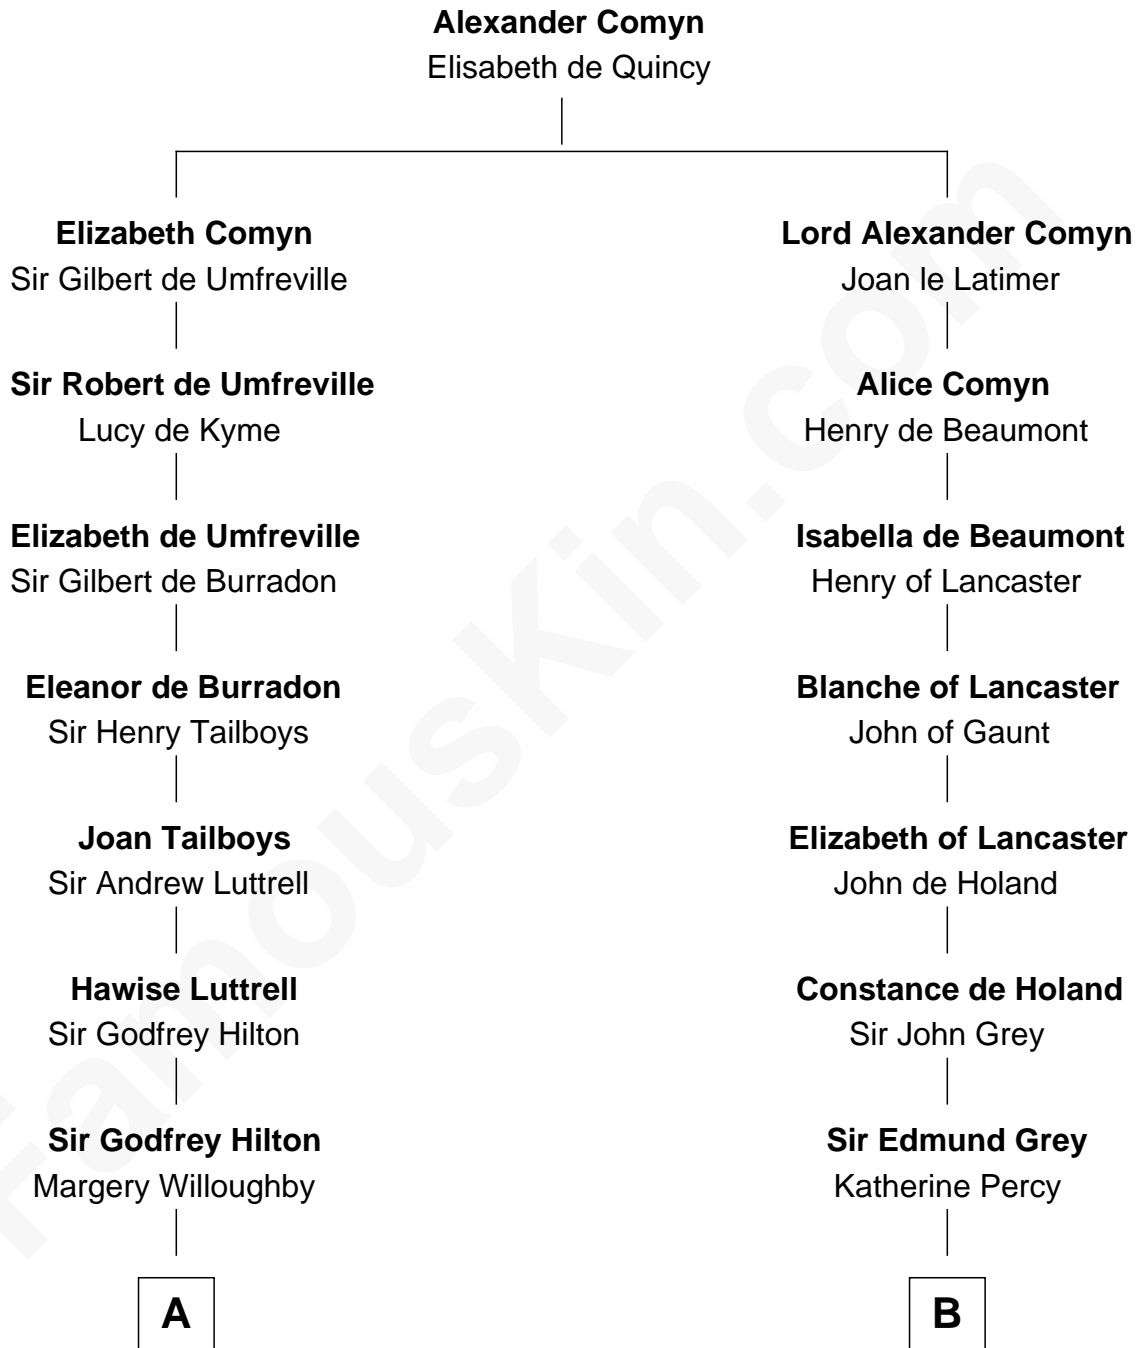

FamousKin.com
Relationship Chart of
Franklin D. Roosevelt
32nd U.S. President

18th cousin 2 times removed of
Lt. Gen. James Brudenell
Leader of the "Charge of the Light Brigade"

C

Anne Jean Robbins
Judge Joseph Lyman

Catharine Robbins Lyman
Warren Delano

Sara Delano
James Roosevelt

Franklin D. Roosevelt
32nd U.S. President

D

Robert Brudenell
Penelope Anne Cooke

Lt. Gen. James Brudenell
Charge of the Light Brigade Leader