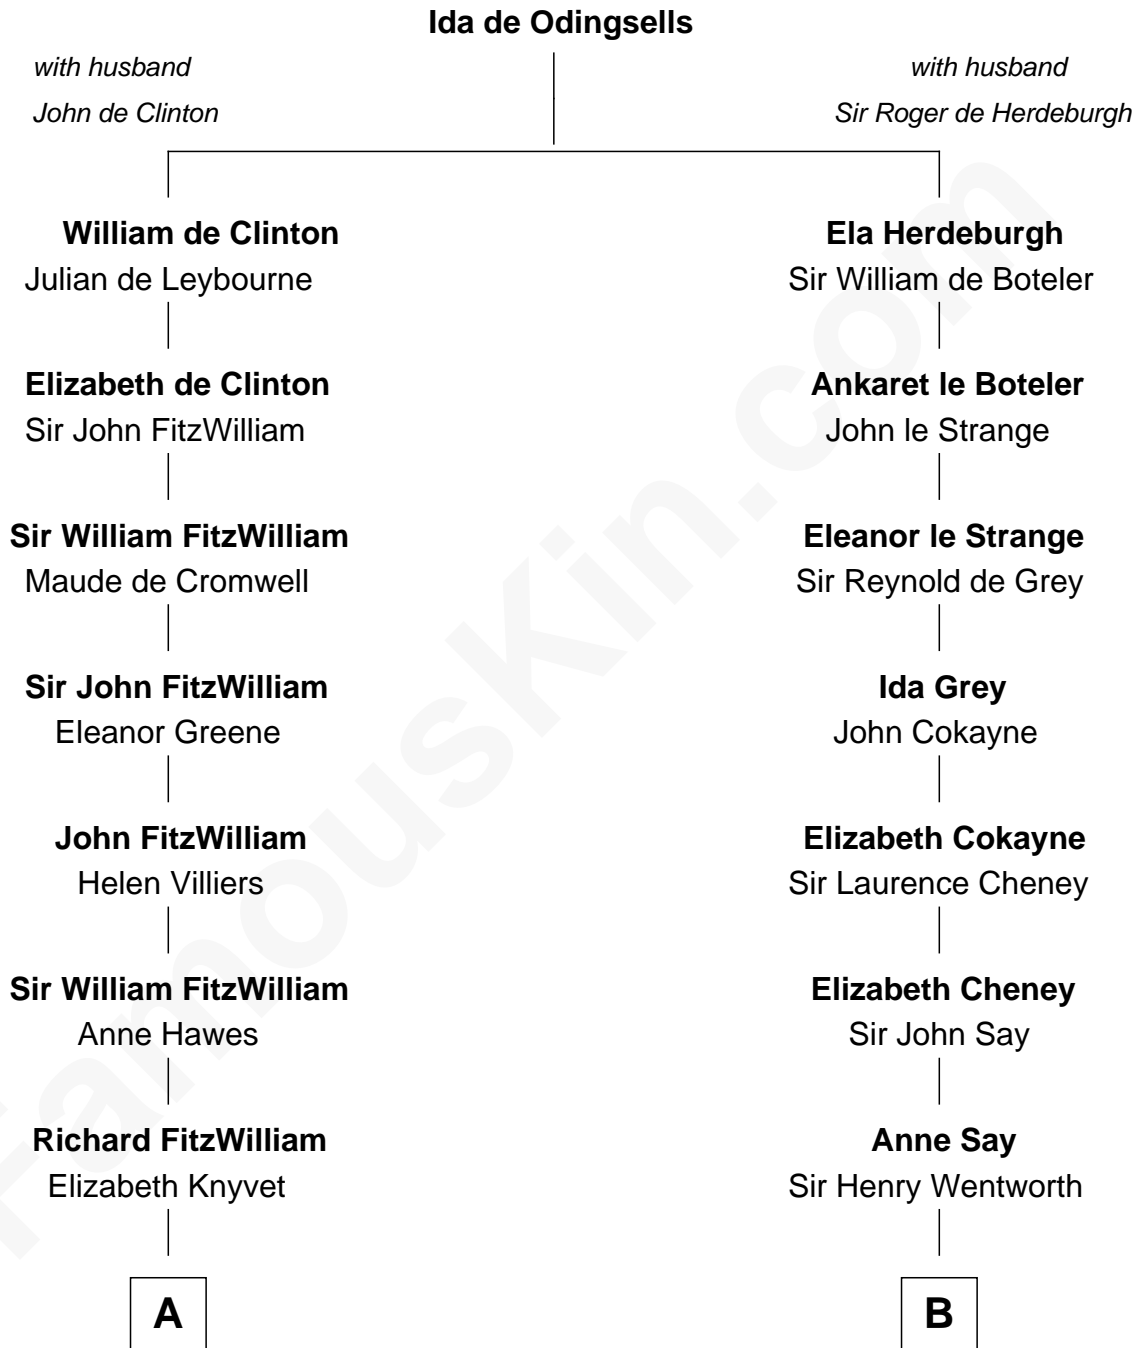

FamousKin.com
Relationship Chart of
Franklin D. Roosevelt
32nd U.S. President

17th cousin 1 time removed of
Lt. Gen. James Brudenell
Leader of the "Charge of the Light Brigade"

C

James Roosevelt

Sara Delano

Franklin D. Roosevelt

32nd U.S. President

FamousKin.com